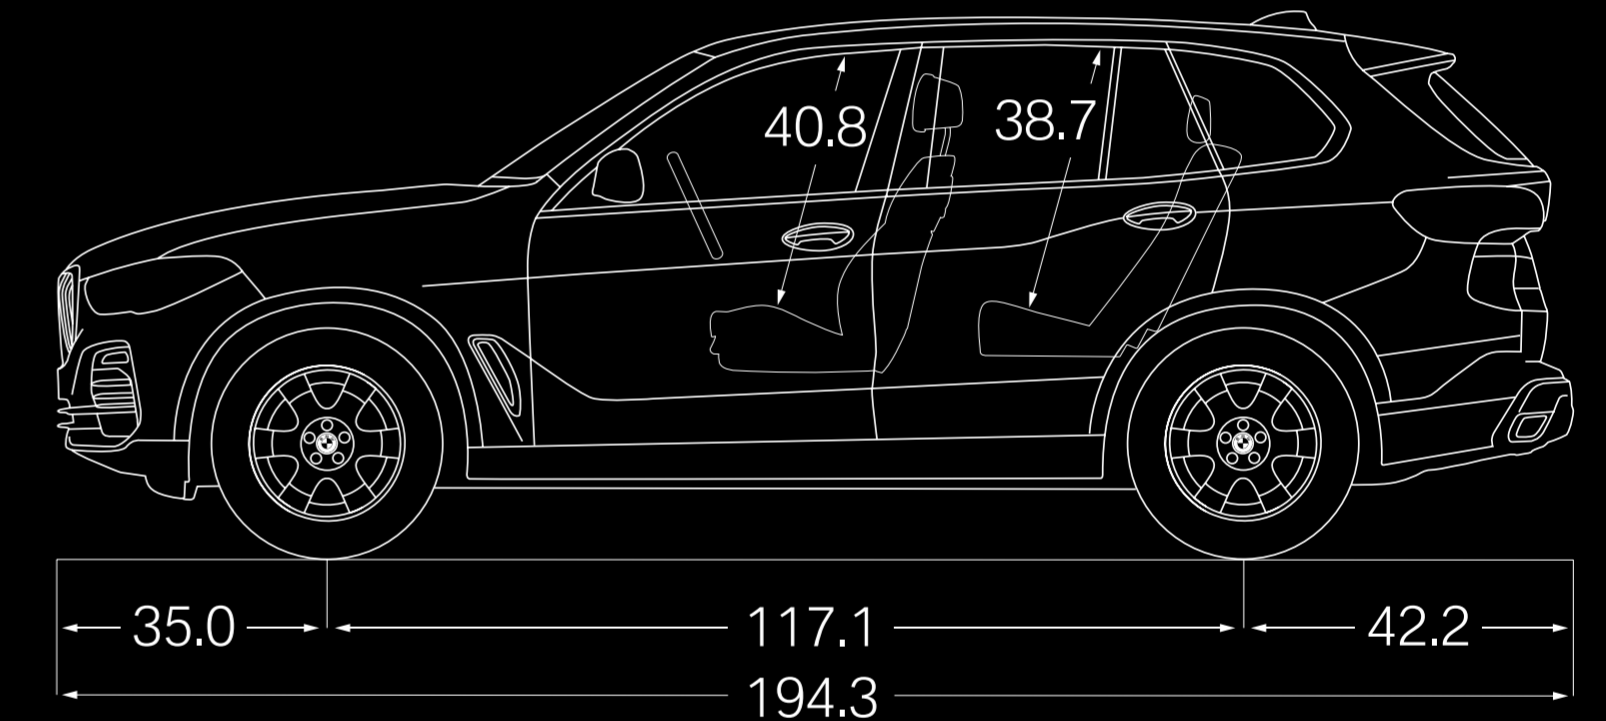

Technical data

BMW X5 xDrive 40i

Engine:	3.0-liter TwinPower Turbo inline-6 cylinder
Output:	335 hp @ 5500-6500 / 330 lb-ft @ 1500-5200
0-60 mph (sec)¹:	5.3
Mileage (City/Highway/Combined):	20 / 26 / 22

Dimensions

All dimensions shown in inches