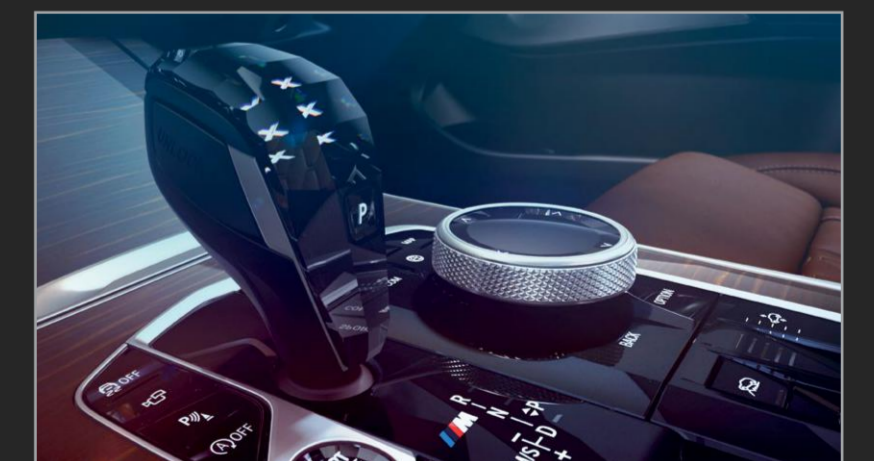

4KP Brown-Metallic Ash Grain
Wood Trim

4ML Piano Finish Black Trim

Get the look

Love the look shown here?
You can get it with these
selected options.

4KR Fineline stripe brown
high-gloss Wood trim

ZMP M Sport Package