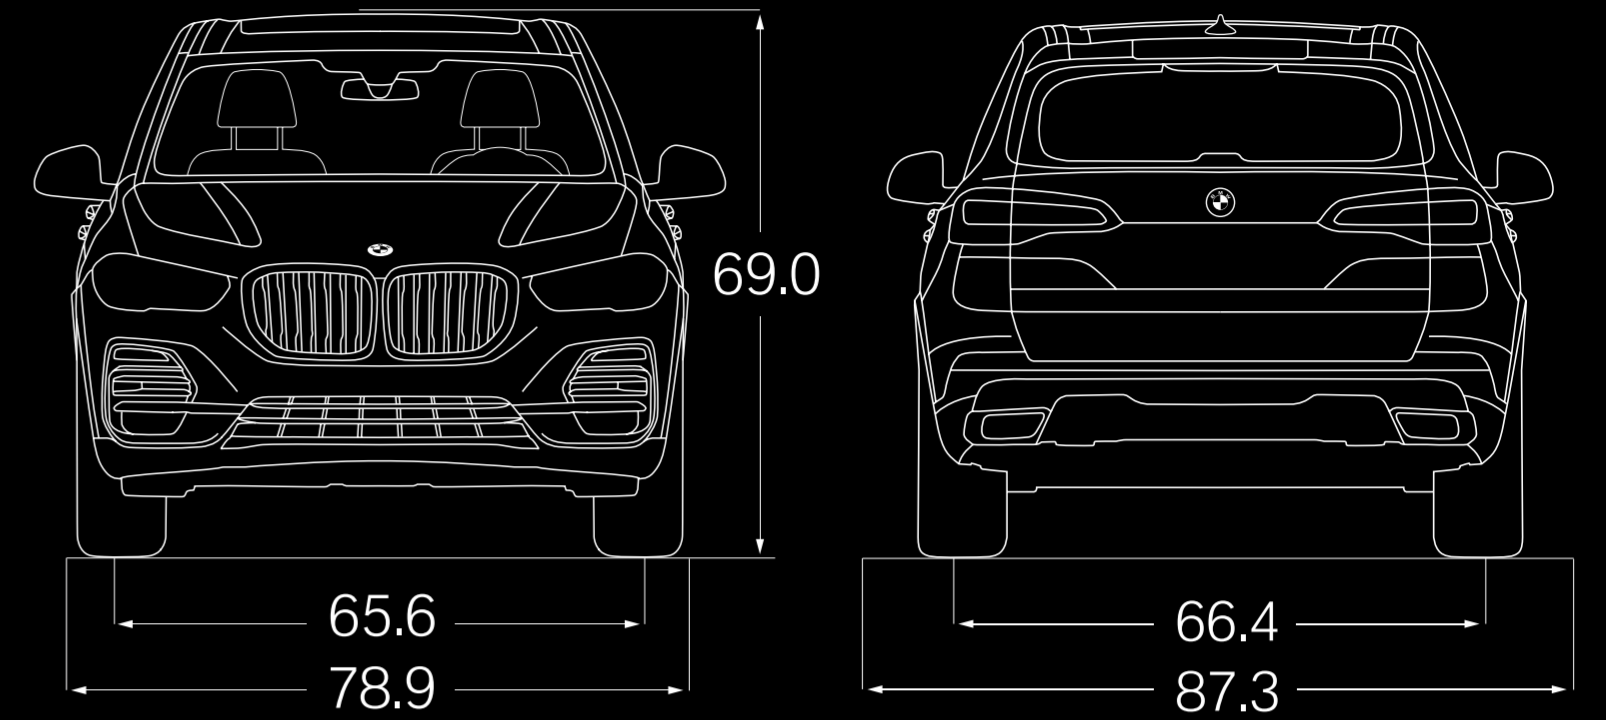

Technical data

BMW X5 xDrive 40i

Engine:	3.0-liter TwinPower Turbo inline-6 cylinder
Output:	335 hp @ 5500-6500 / 330 lb-ft @ 1500-5200
0-60 mph (sec)¹:	5.3
Mileage (City/Highway/Combined):	20 / 26 / 22

Dimensions

All dimensions shown in inches