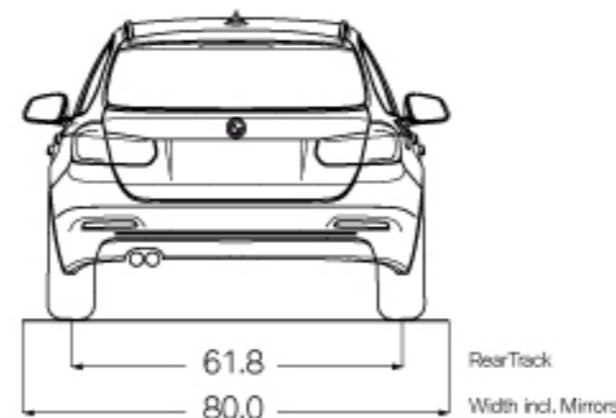

3 SERIES SPORTS WAGON

TECHNICAL DATA

	328d xDrive	330i xDrive
ENGINE	2.0-liter TwinPower Turbo Diesel inline 4-cylinder 180 hp @ 4000 / 280 @ 1750–2750	2.0-liter TwinPower Turbo inline 4-cylinder 248 hp @ 5200 / 258 @ 1450–4800
OUTPUT @ RPM		
0-60 MPH (sec) ¹	7.6	5.7
CITY / HIGHWAY / COMBINED MPG	TBD	23/33/26

All dimensions in technical drawings are given in inches. Dimensions shown apply to 328d xDrive Sports Wagon.

Figures subject to change. Not all packages available in all models. Please visit your BMW Retailer or bmwusa.com for the most up-to-date information.