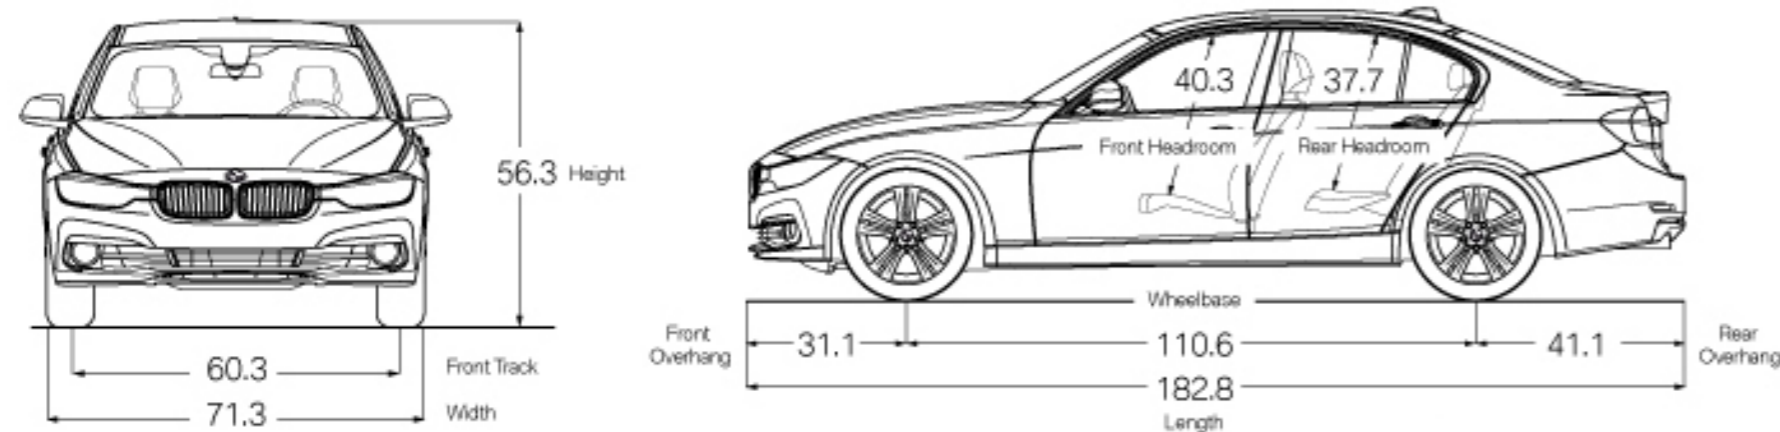

3 SERIES SEDAN

TECHNICAL DATA

	328d	328d xDrive	330i	330i xDrive	340i	340i xDrive
ENGINE	2.0-liter TwinPower Turbo Diesel inline 4-cylinder 180 hp @ 4000 / 280 @ 1750–2750		2.0-liter TwinPower Turbo Diesel inline 4-cylinder 248 hp @ 5200 / 258 @ 1450–4800		3.0-liter TwinPower Turbo inline 6-cylinder 320 @ 5500 / 330 @ 1380–5000	
OUTPUT @ RPM						
0-60 MPH (sec) ¹	7.4	7.3	5.5 [5.6]	5.5	4.8 [4.9]	4.6 [4.7]
CITY / HIGHWAY / COMBINED MPG	TBD	TBD	23/34/27 [21/32/25]	23/33/26	21/32/25 [19/29/23]	21/31/25 [19/29/23]