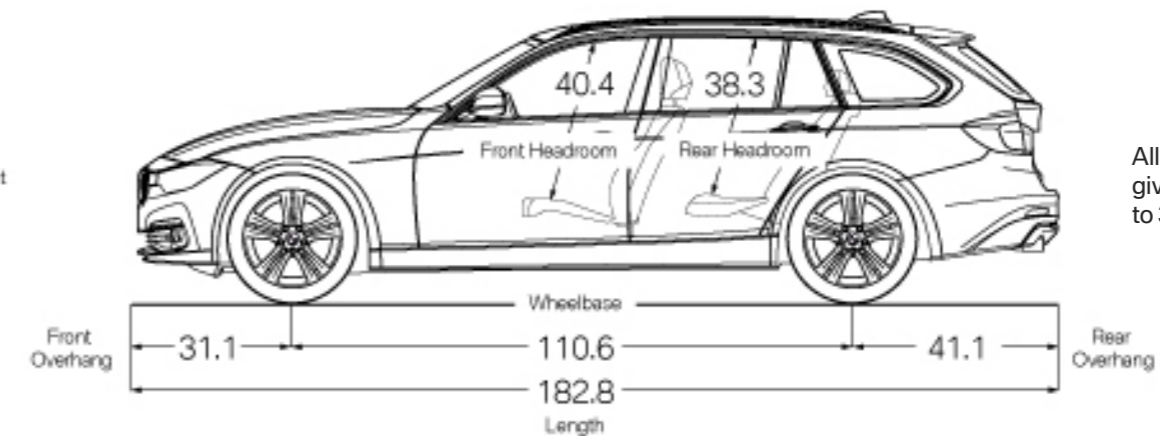

All dimensions in technical drawings are given in inches. Dimensions shown apply to 328d xDrive Sports Wagon.