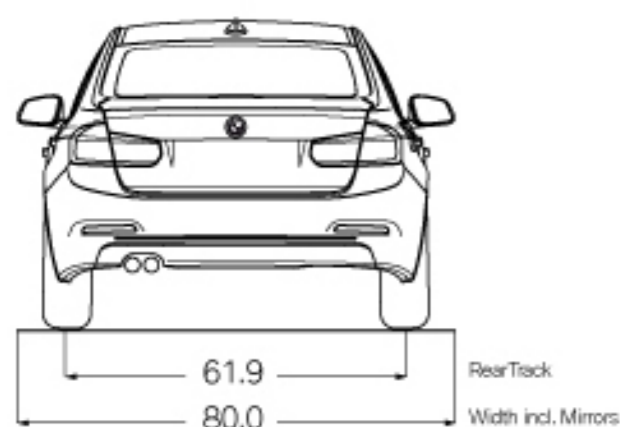

3 SERIES SEDAN

TECHNICAL DATA

	328d	328d xDrive	330i	330i xDrive	340i	340i xDrive
ENGINE	2.0-liter TwinPower Turbo Diesel inline 4-cylinder 180 hp @ 4000 / 280 @ 1750–2750		2.0-liter TwinPower Turbo Diesel inline 4-cylinder 248 hp @ 5200 / 258 @ 1450–4800		3.0-liter TwinPower Turbo inline 6-cylinder 320 @ 5500 / 330 @ 1380–5000	
OUTPUT @ RPM						
0-60 MPH (sec) ¹	7.4	7.3	5.5 [5.6]	5.5	4.8 [4.9]	4.6 [4.7]
CITY / HIGHWAY / COMBINED MPG	TBD	TBD	23/34/27 [21/32/25]	23/33/26	21/32/25 [19/29/23]	21/31/25 [19/29/23]