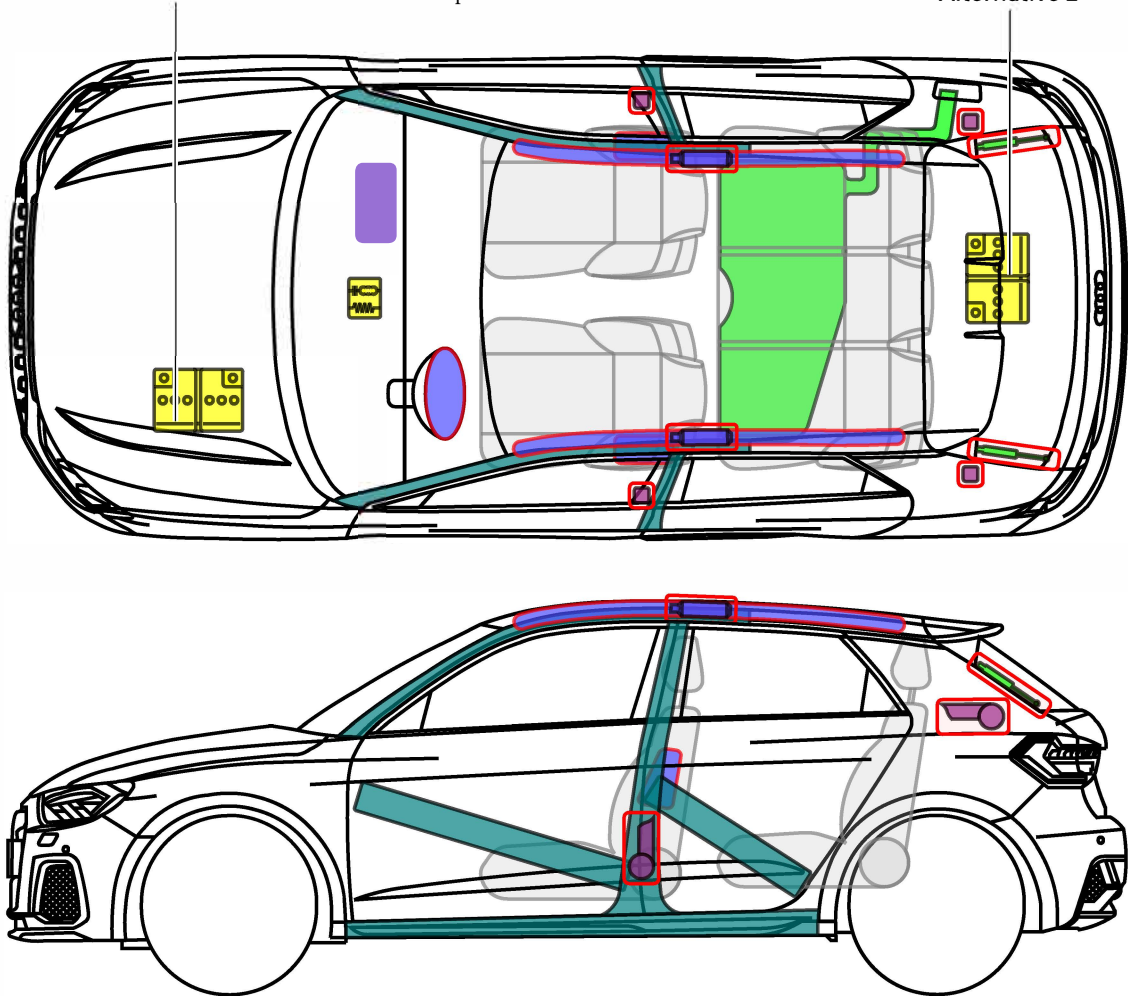

▶ Audi A1 Sportback / citycarver

Note: The Rescue Sheet depicts a LHD vehicle (as allowed under the ISO 17840-1). All components (other than steering wheel and passenger airbag) are located in the same position in the Aust/NZ RHD model.

from 2018

Alternative 1

Alternative 2

Legend

	Airbag		Reinforcement		SRS control unit
	Stored gas inflator		Automatic roll bar		12 V Battery
	Seatbelt pretensioner		Cylinder		Fuel tank

This document is a subject to the copyright of AUDI AG, Ingolstadt. Any duplication, distribution, storage, communication, broadcast and reproduction or transmission of the contents without written approval from AUDI AG is prohibited.