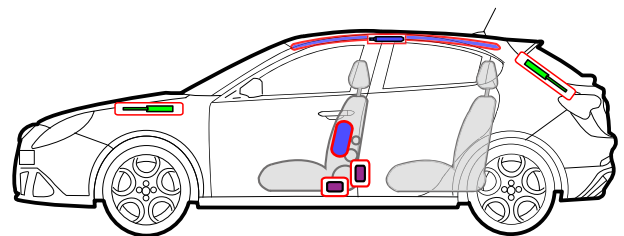

Alfa Romeo Giulietta

5 doors

2009-12

5.

Note: The Rescue Sheet depicts a LHD vehicle (as allowed under the ISO 17840-1). All components (other than steering wheel and passenger airbag) are located in the same position in the Aust/NZ RHD model.