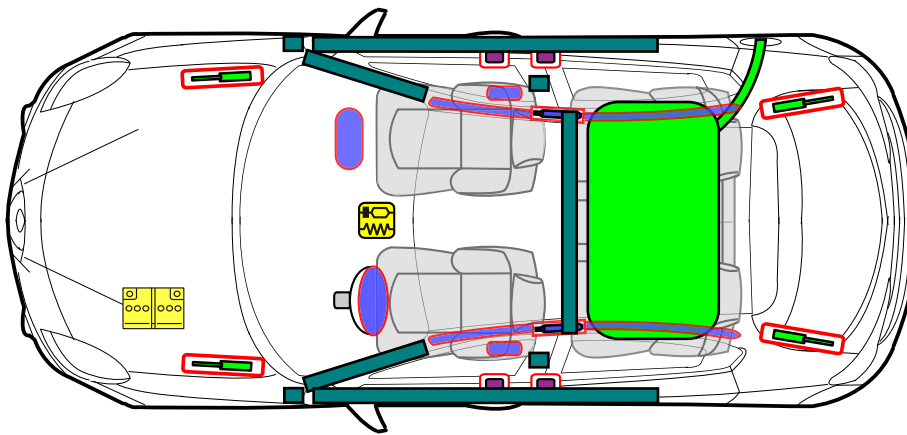

Alfa Romeo Giulietta

5 doors

2009-12

5.

Note: The Rescue Sheet depicts a LHD vehicle (as allowed under the ISO 17840-1). All components (other than steering wheel and passenger airbag) are located in the same position in the Aust/NZ RHD model.

	Airbag		Stored gas inflator		Seat belt pretensioner		SRS control unit		Pedestrian protection active system
	Automatic rollover protection system		Gas strut/Preloaded spring		High strength zone		Zone requiring special attention		
	Low voltage battery		Ultracapacitor, low voltage		Fuel tank		Gas tank		Safety valve
	High voltage battery pack		High voltage power cable/component		High voltage disconnection		Fuse box disabling high voltage system		Ultra capacitor, high voltage