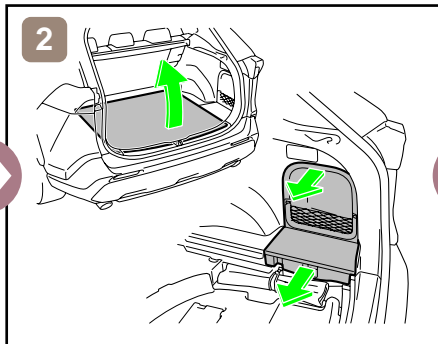

Access to 12V Battery