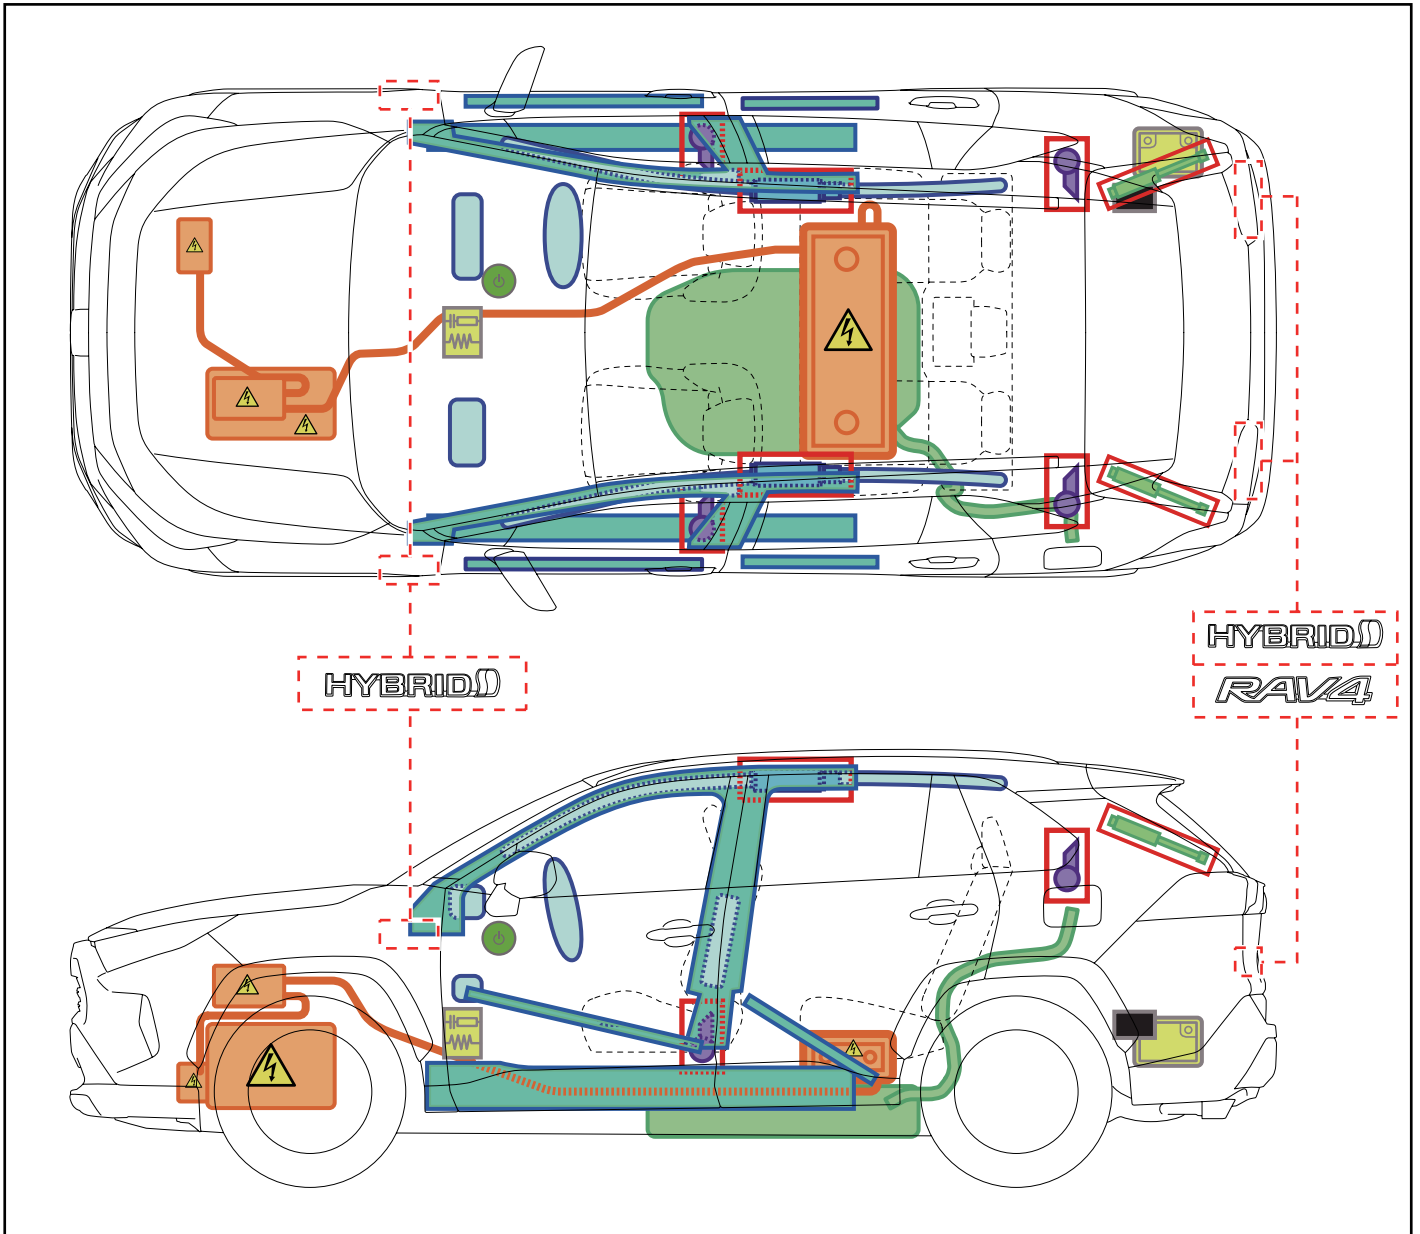

RAV4 RHD

2018-11

	IG/POWER SW		Fuse Box		12V Battery
	Airbag (incl. Inflator)		Inflator		Fuel Tank
	Gas-filled Damper		Seat Belt Pretensioner (Gas Generator)		Structural Reinforcements
	Airbag Computer	—	—	—	—
—	—	—	—	—	—

Disable Vehicle

or

Access to 12V Battery

Towing Information

RAV4
HYBRID
RHD
2018-11

	IG/POWER SW		Fuse Box		12V Battery
	Airbag (incl. Inflator)		Inflator		High Voltage Battery
	High Voltage Components		Fuel Tank		Gas-filled Damper
	Seat Belt Pretensioner (Gas Generator)		Structural Reinforcements		Airbag Computer
—	—	—	—	—	—

Disable Vehicle

or

Access to 12V Battery

Towing Information