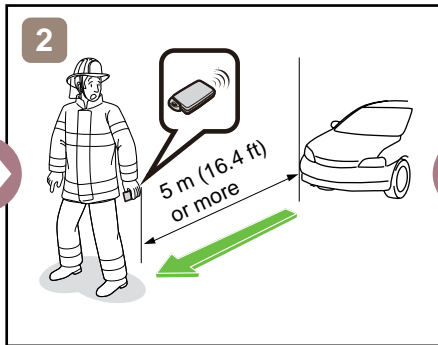

Disable Vehicle