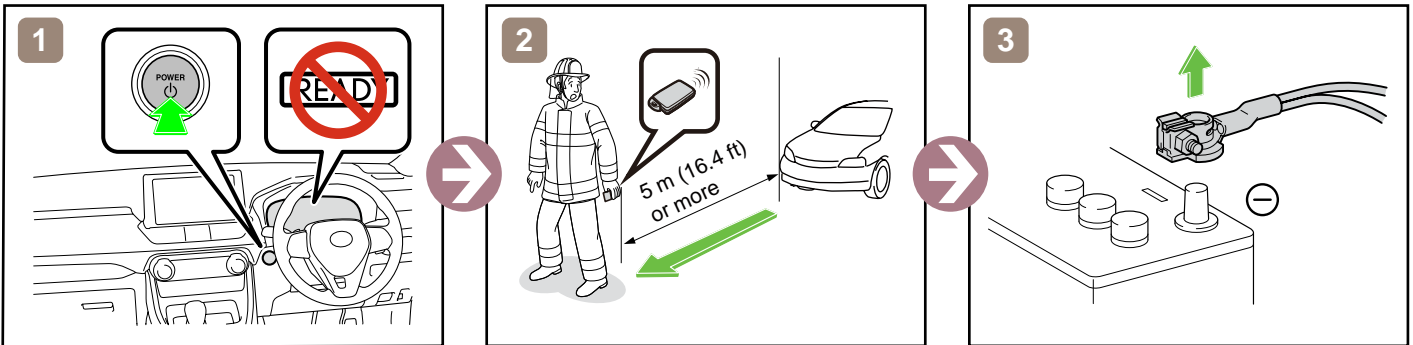

Disable Vehicle