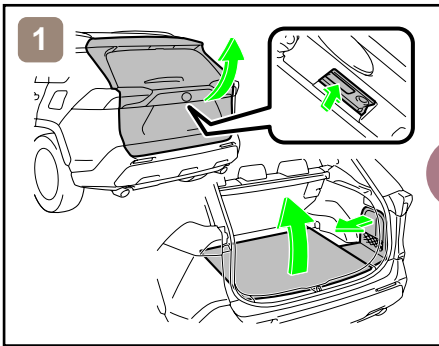

Disable Vehicle

or

Access to 12V Battery

Towing Information