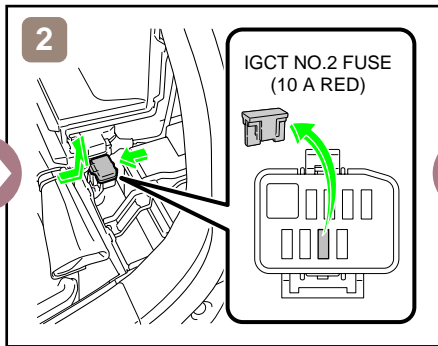

Disable Vehicle

or

Access to 12V Battery

Towing Information