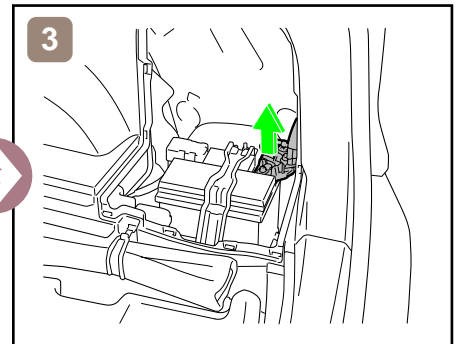

Access to 12V Battery