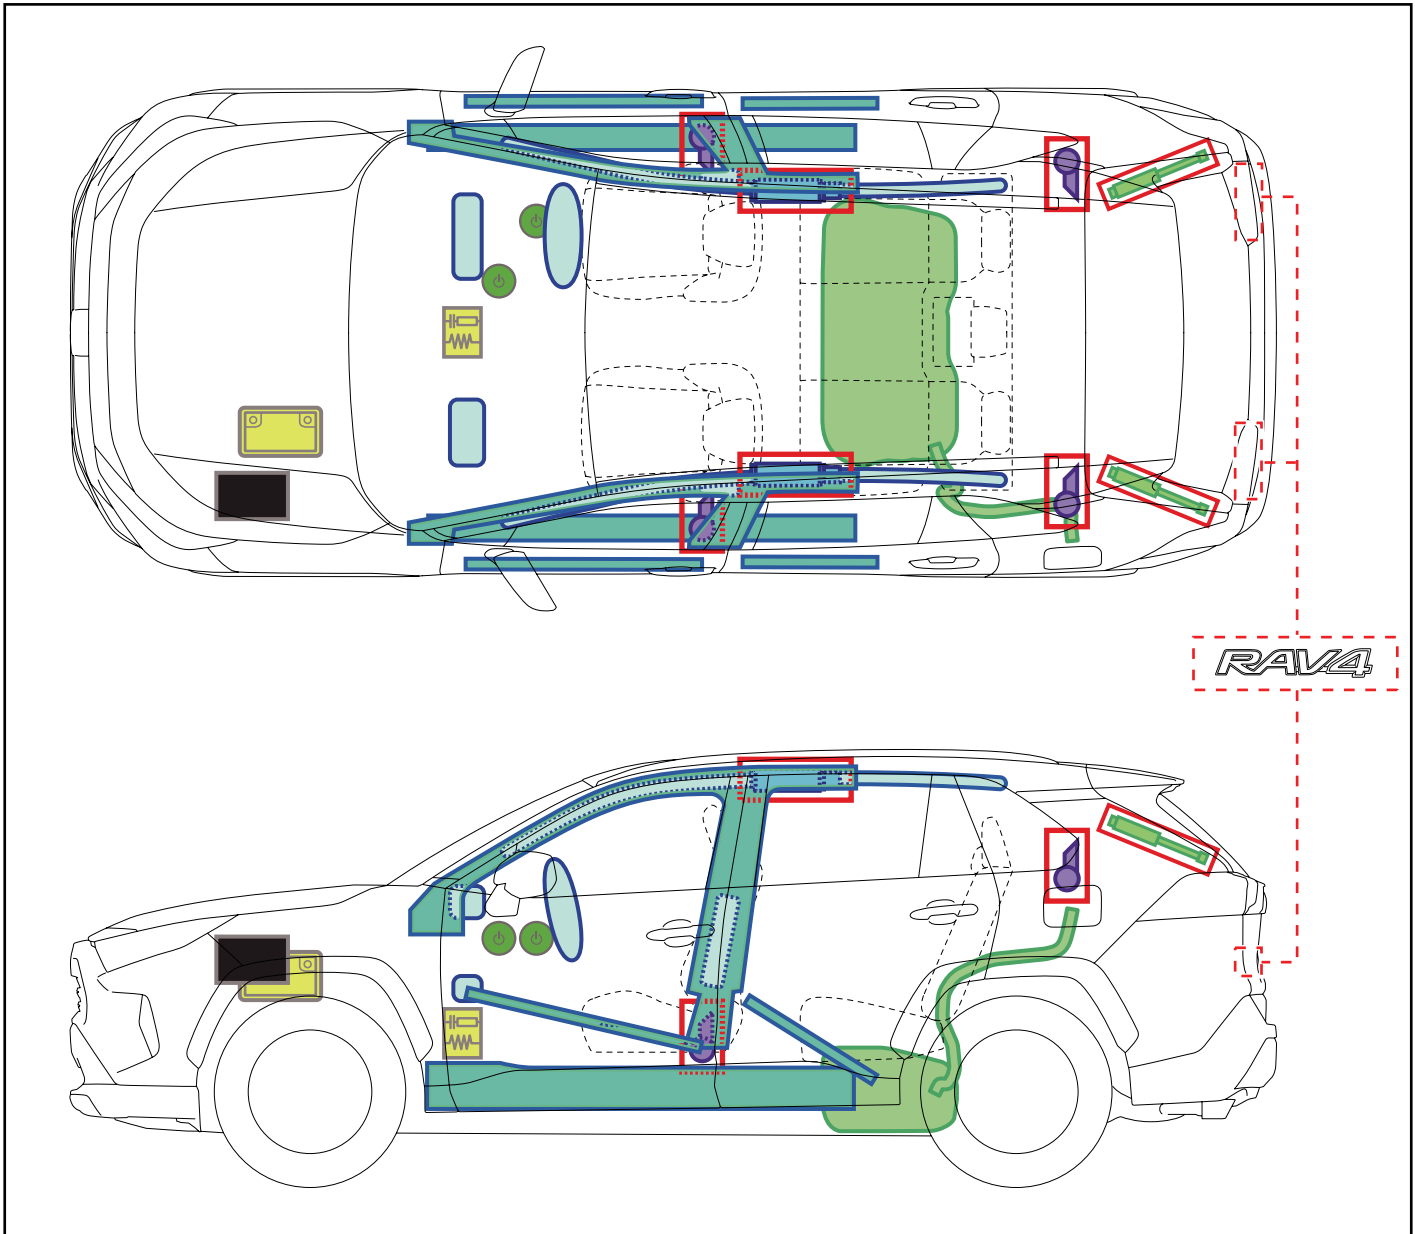

RAV4 RHD

2018-11

	IG/POWER SW		Fuse Box		12V Battery
	Airbag (incl. Inflator)		Inflator		Fuel Tank
	Gas-filled Damper		Seat Belt Pretensioner (Gas Generator)		Structural Reinforcements
	Airbag Computer	—	—	—	—
—	—	—	—	—	—

Disable Vehicle

or

Access to 12V Battery

Towing Information

RAV4
HYBRID
RHD
2018-11

	IG/POWER SW		Fuse Box		12V Battery
	Airbag (incl. Inflator)		Inflator		High Voltage Battery
	High Voltage Components		Fuel Tank		Gas-filled Damper
	Seat Belt Pretensioner (Gas Generator)		Structural Reinforcements		Airbag Computer
—	—	—	—	—	—

Disable Vehicle

or

Access to 12V Battery

Towing Information