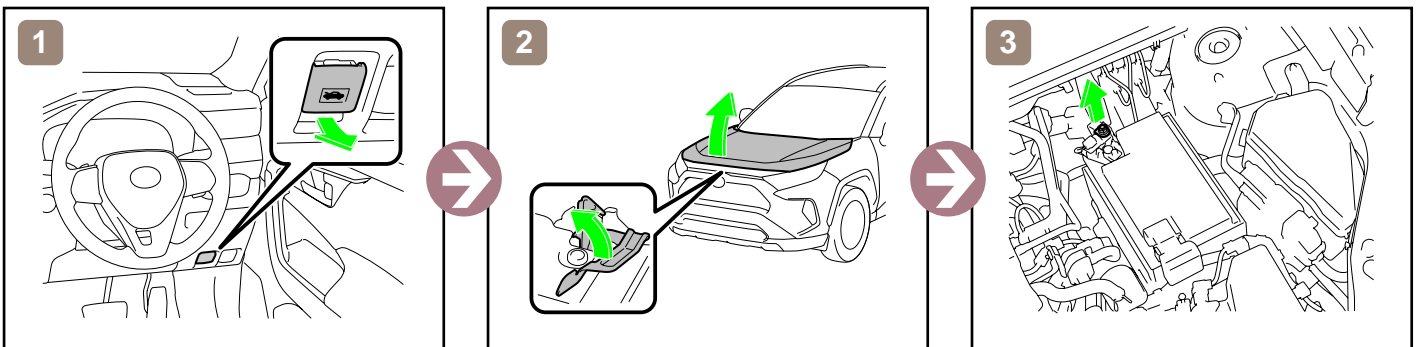

RAV4 RHD

2018-11

	IG/POWER SW		Fuse Box		12V Battery
	Airbag (incl. Inflator)		Inflator		Fuel Tank
	Gas-filled Damper		Seat Belt Pretensioner (Gas Generator)		Structural Reinforcements
	Airbag Computer	—	—	—	—
—	—	—	—	—	—

Disable Vehicle

or

Access to 12V Battery

Towing Information

RAV4
HYBRID
RHD
2018-11

	IG/POWER SW		Fuse Box		12V Battery
	Airbag (incl. Inflator)		Inflator		High Voltage Battery
	High Voltage Components		Fuel Tank		Gas-filled Damper
	Seat Belt Pretensioner (Gas Generator)		Structural Reinforcements		Airbag Computer
—	—	—	—	—	—