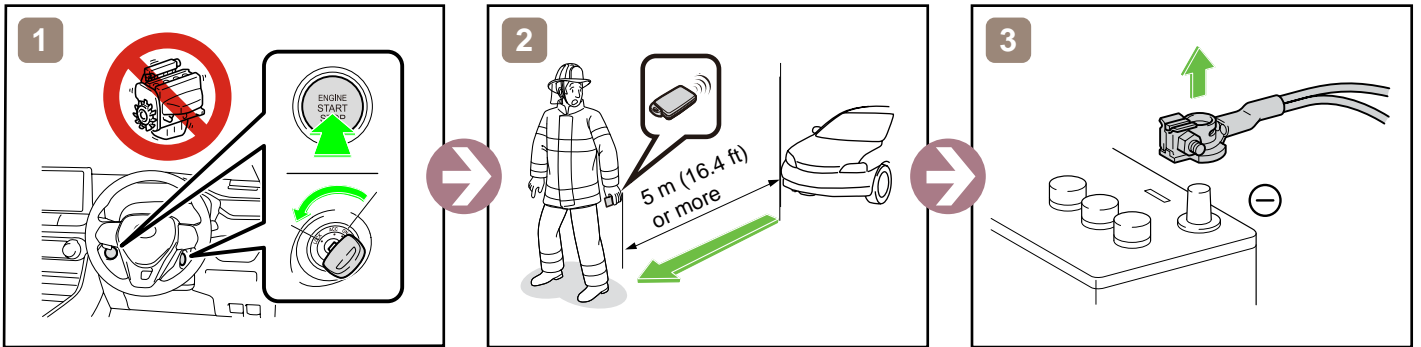

RAV4 RHD

2018-11

	IG/POWER SW		Fuse Box		12V Battery
	Airbag (incl. Inflator)		Inflator		Fuel Tank
	Gas-filled Damper		Seat Belt Pretensioner (Gas Generator)		Structural Reinforcements
	Airbag Computer	—	—	—	—
—	—	—	—	—	—

Disable Vehicle

or

Access to 12V Battery

Towing Information

RAV4
HYBRID
RHD
2018-11

	IG/POWER SW		Fuse Box		12V Battery
	Airbag (incl. Inflator)		Inflator		High Voltage Battery
	High Voltage Components		Fuel Tank		Gas-filled Damper
	Seat Belt Pretensioner (Gas Generator)		Structural Reinforcements		Airbag Computer
—	—	—	—	—	—