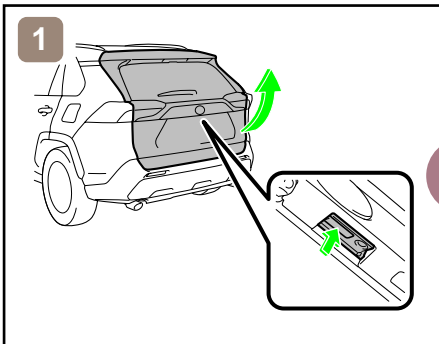

Access to 12V Battery