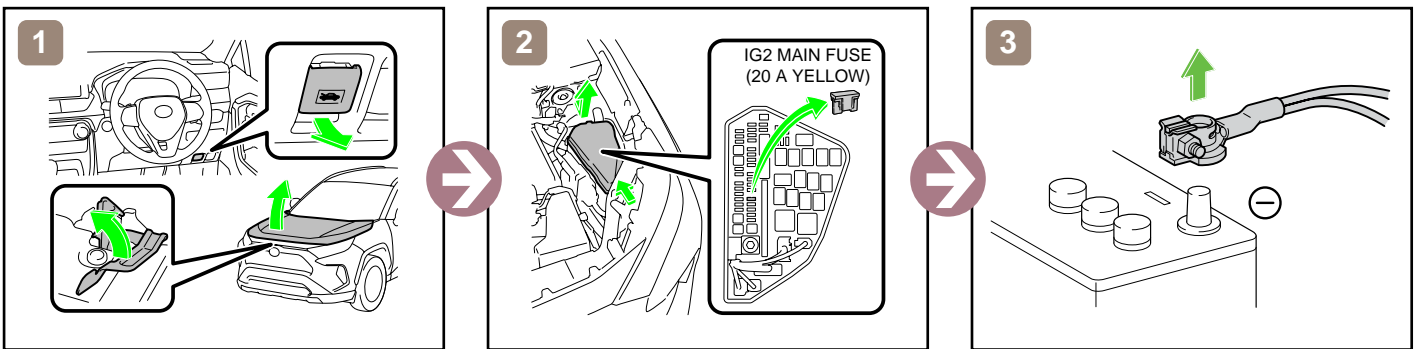

RAV4 RHD

2018-11

	IG/POWER SW		Fuse Box		12V Battery
	Airbag (incl. Inflator)		Inflator		Fuel Tank
	Gas-filled Damper		Seat Belt Pretensioner (Gas Generator)		Structural Reinforcements
	Airbag Computer	—	—	—	—
—	—	—	—	—	—

Disable Vehicle

or

Access to 12V Battery

Towing Information

RAV4
HYBRID
RHD
2018-11

	IG/POWER SW		Fuse Box		12V Battery
	Airbag (incl. Inflator)		Inflator		High Voltage Battery
	High Voltage Components		Fuel Tank		Gas-filled Damper
	Seat Belt Pretensioner (Gas Generator)		Structural Reinforcements		Airbag Computer
—	—	—	—	—	—