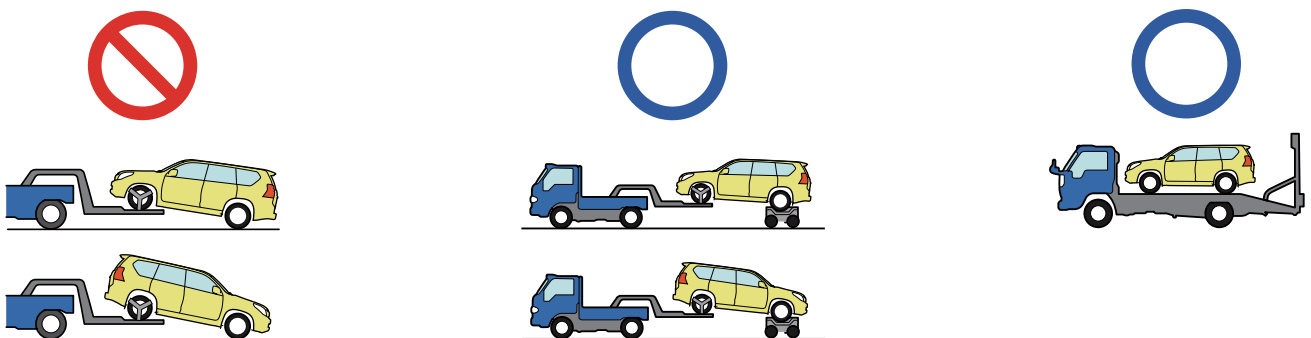

Disable Vehicle

or

Access to 12V Battery

Towing Information

RAV4
HYBRID
RHD
2018-11

	IG/POWER SW		Fuse Box		12V Battery
	Airbag (incl. Inflator)		Inflator		High Voltage Battery
	High Voltage Components		Fuel Tank		Gas-filled Damper
	Seat Belt Pretensioner (Gas Generator)		Structural Reinforcements		Airbag Computer
—	—	—	—	—	—

Disable Vehicle

or

Access to 12V Battery

Towing Information