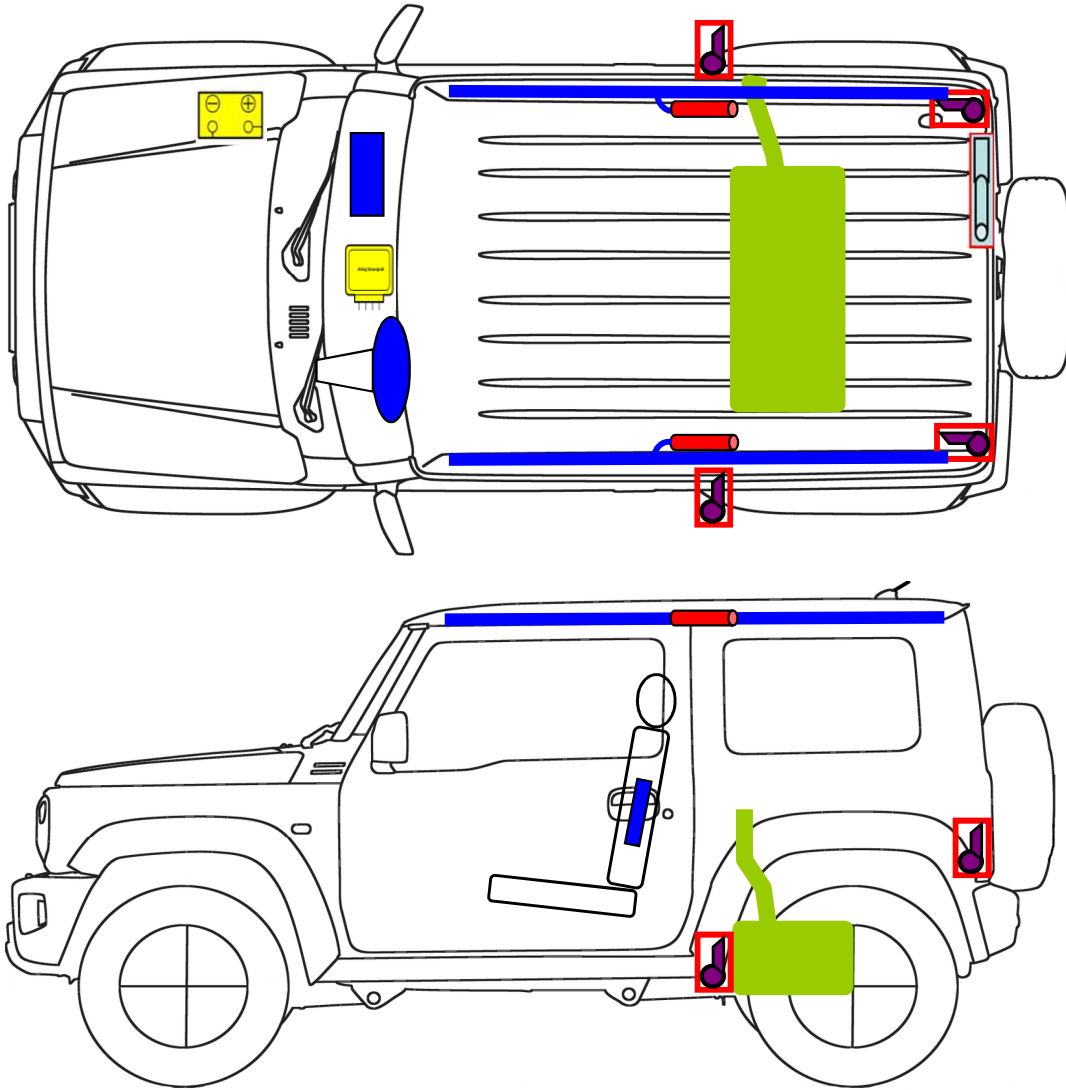

Suzuki Jimny
Typ: GJ
Year: ab 2018
3 door

Note: The Rescue Sheet depicts a LHD vehicle (as allowed under the ISO 17840-1). All components (other than steering wheel and passenger airbag) are located in the same position in the Aust/NZ RHD model.

	Airbag		Inflator
	Pre tensioner		Fuel tank
	Battery		Gas strut
			Airbag control unit