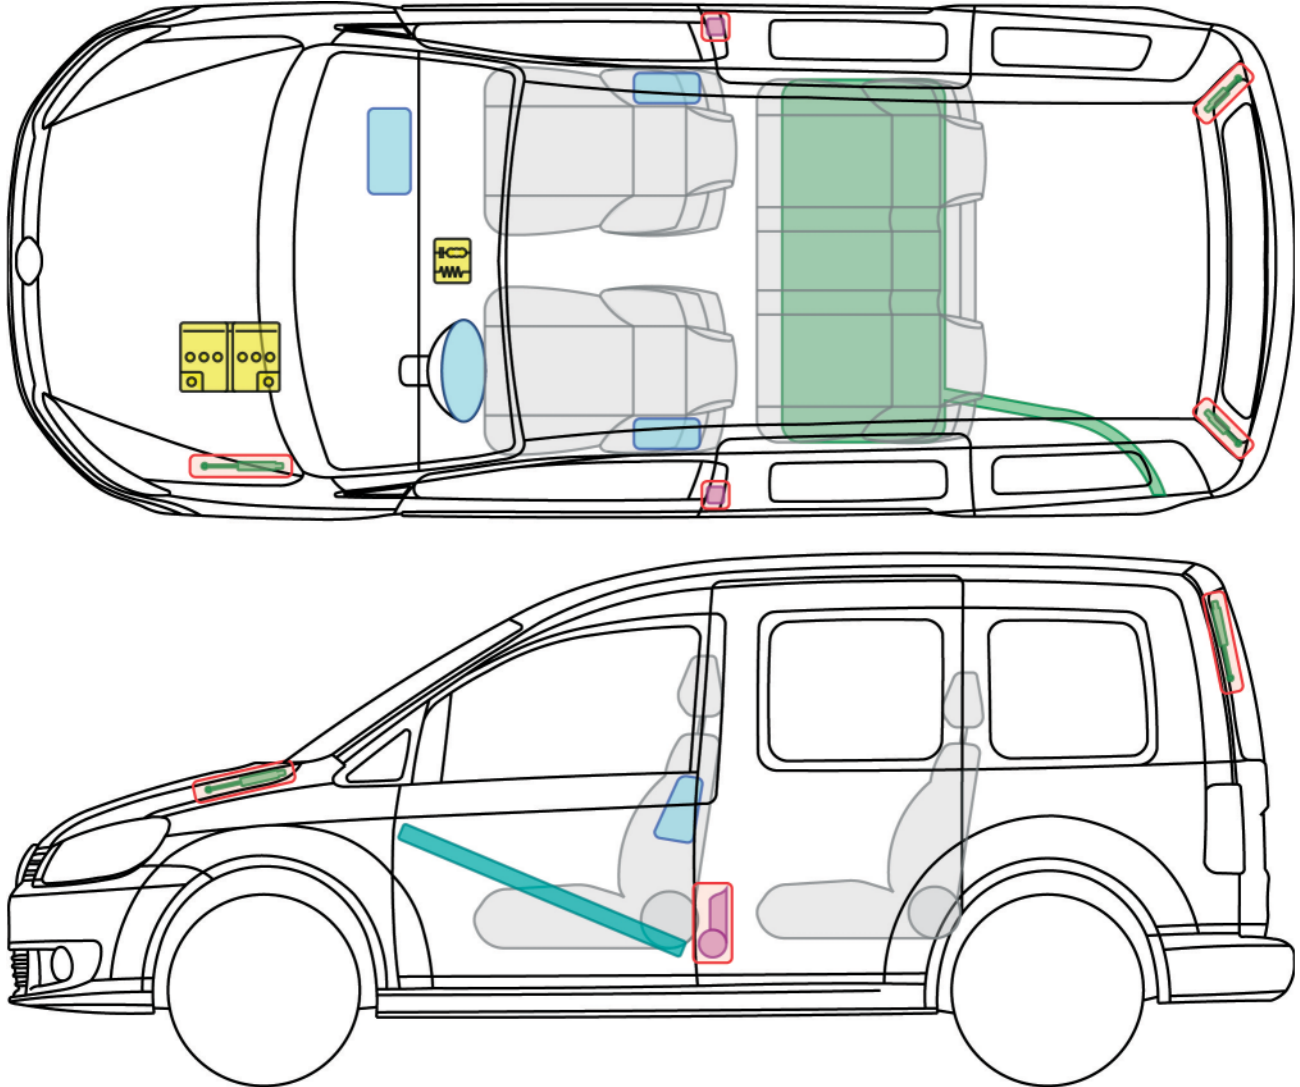

Caddy

(ab 2010)

Note: The Rescue Sheet depicts a LHD vehicle (as allowed under the ISO 17840-1). All components (other than steering wheel and passenger airbag) are located in the same position in the Aust/NZ RHD model.

Legende

	Airbag		Karosserie-Verstärkung		Steuergerät
					12V-Batterie
	Gurtstraffer		Gasdruck-dämpfer		Kraftstoff-tank