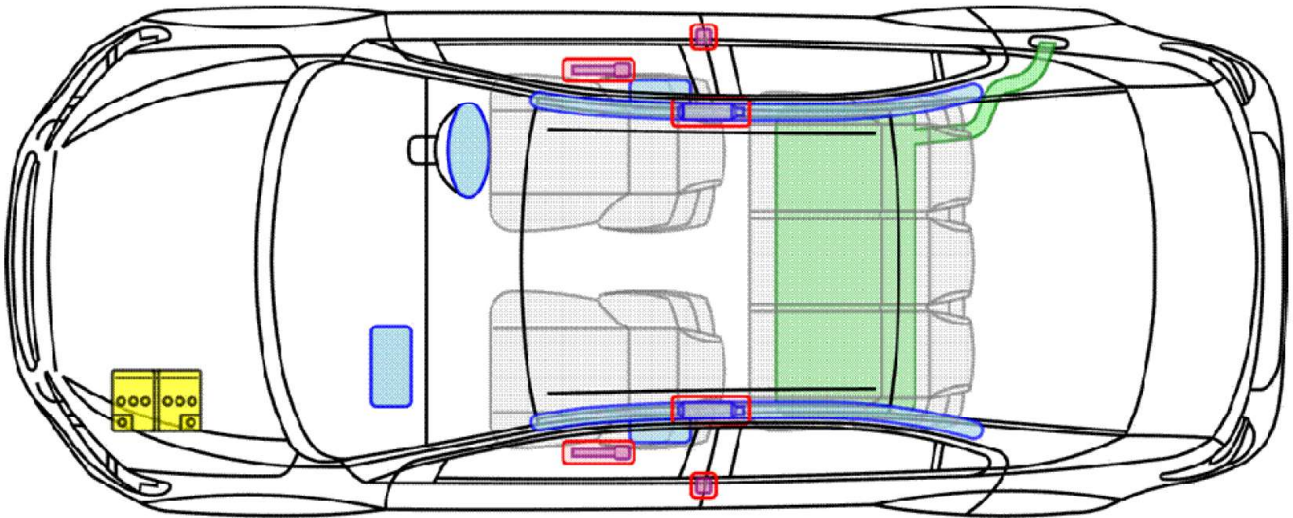

HOLDEN BARINA

4-Door Sedan

Year of manufacture 2011 - 2017

Legend

Airbag

Body reinforcement

Control unit

Gas generator

Rollover protection

Battery

Belt tensioner

Gas damper

Fuel tank

BARINA

HOLDEN BARINA

5-Door Hatch

Year of manufacture 2011 - 2017

Legend

	Airbag		Body reinforcement		Control unit
	Gas generator		Rollover protection		Battery
	Belt tensioner		Gas damper		Fuel tank

BARINA