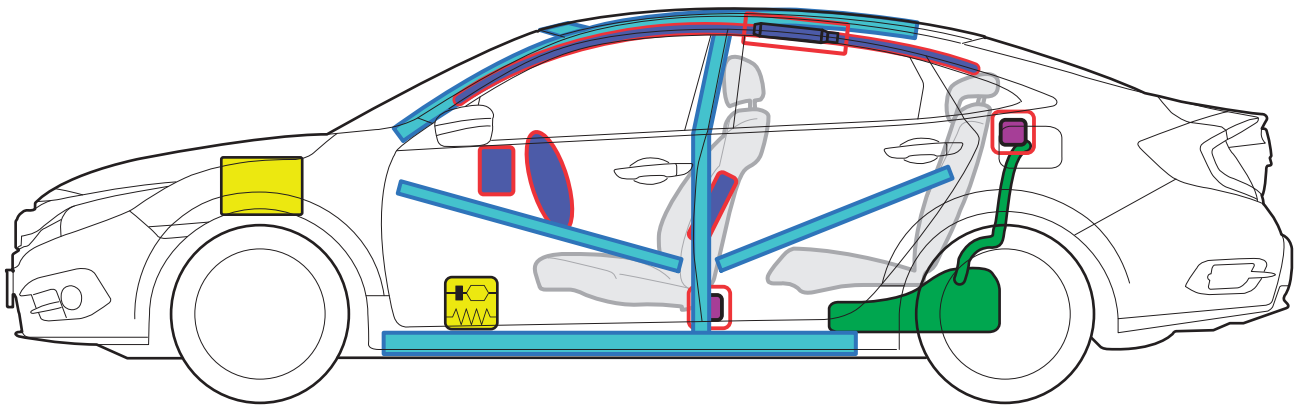

## Civic 4D (FC1, 2017-)

Note: The Rescue Sheet depicts a LHD vehicle (as allowed under the ISO 17840-1). All components (other than steering wheel and passenger airbag) are located in the same position in the Aust/NZ RHD model.

### Legende

	Airbag		Karosserie- verstärkung		Steuergerät
	Gas- generator		Gasdruck- dämpfer		12 Volt- Batterie
	Gurtstraffer		Kraftstoff- tank		