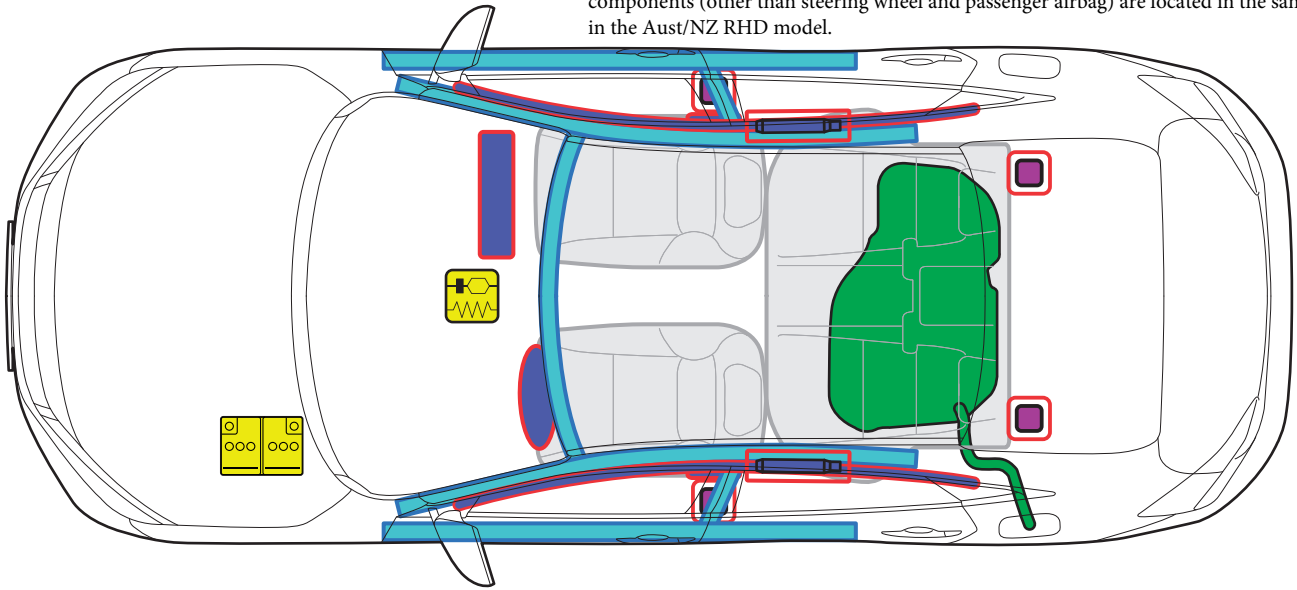

## Civic 4D (FC1, 2017-)

Note: The Rescue Sheet depicts a LHD vehicle (as allowed under the ISO 17840-1). All components (other than steering wheel and passenger airbag) are located in the same position in the Aust/NZ RHD model.

### Legende

	Airbag		Karosserie- verstärkung		Steuergerät
	Gas- generator		Gasdruck- dämpfer		12 Volt- Batterie
	Gurtstraffer		Kraftstoff- tank		