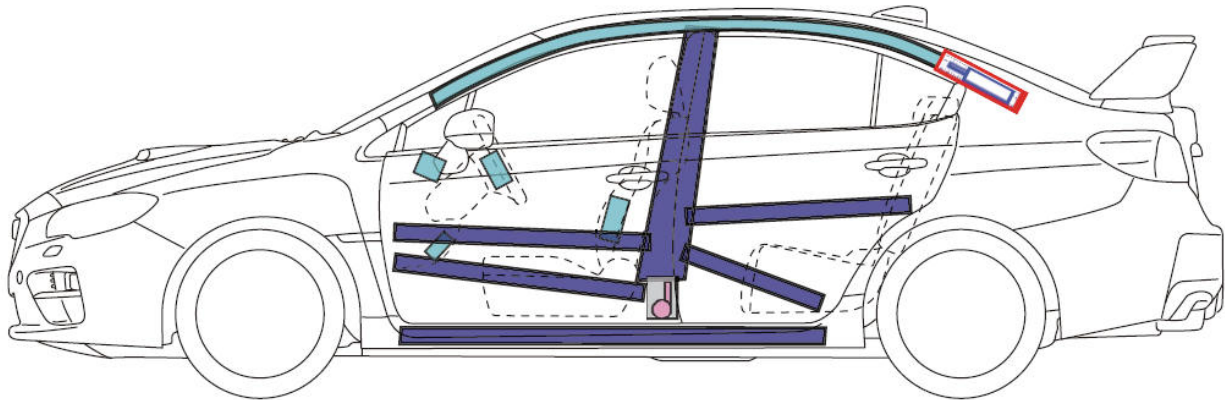

SUBARU

Rescue sheet

SUBARU: WRX/WRX STI
 Type: VA
 Body version from 2015 MY

Note: The Rescue Sheet depicts a LHD vehicle (as allowed under the ISO 17840-1). All components (other than steering wheel and passenger airbag) are located in the same position in the Aust/NZ RHD model.

Airbag		High strength zone		SRS control unit	
Stored gas inflator				Battery low voltage	
Seat belt pretensioner		Gas strut		Fuel tank	

WARNING

Wait 30 seconds after disconnecting the battery.