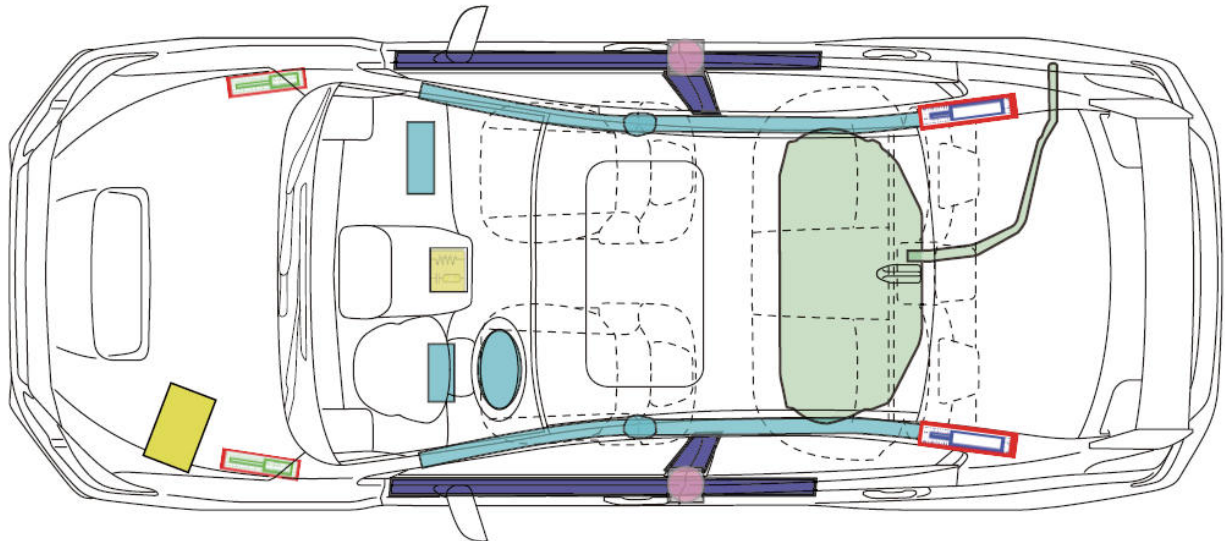

SUBARU

Rescue sheet

SUBARU: WRX/WRX STI
 Type: VA
 Body version from 2015 MY

Note: The Rescue Sheet depicts a LHD vehicle (as allowed under the ISO 17840-1). All components (other than steering wheel and passenger airbag) are located in the same position in the Aust/NZ RHD model.

Airbag		High strength zone		SRS control unit	
Stored gas inflator				Battery low voltage	
Seat belt pretensioner		Gas strut		Fuel tank	

WARNING

Wait 30 seconds after disconnecting the battery.