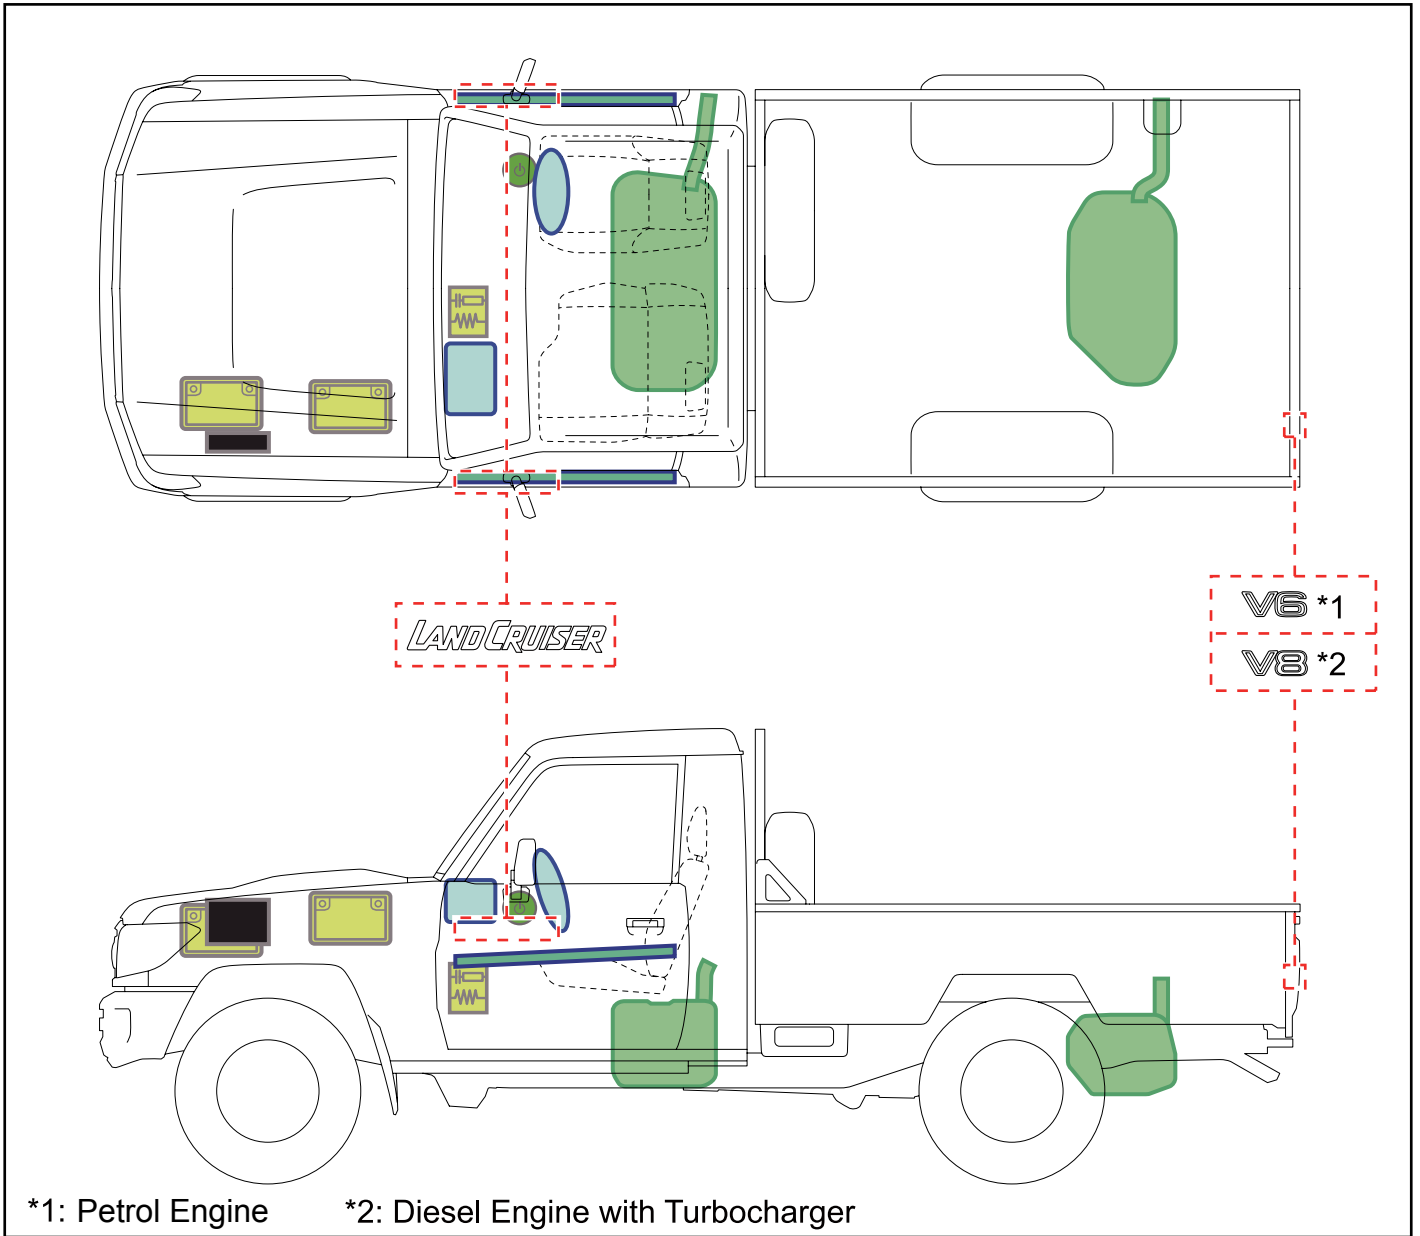

LAND
CRUISER
PICKUP / 2 DOOR
/ RHD
2014-8

	IG/POWER SW				12V Battery
	Airbag (incl. Inflator)		Fuel Tank		Structural Reinforcements
	Airbag Computer	—	—	—	—
—	—	—	—	—	—
—	—	—	—	—	—

Disable Vehicle

This method is available only for a petrol engine or a diesel engine with turbocharger.

or

Access to 12V Battery

Towing Information