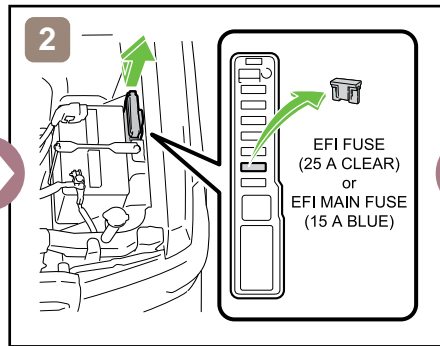

LAND
CRUISER
PICKUP / 2 DOOR
/ RHD
2014-8

	IG/POWER SW				12V Battery
	Airbag (incl. Inflator)		Fuel Tank		Structural Reinforcements
	Airbag Computer	—	—	—	—
—	—	—	—	—	—
—	—	—	—	—	—

Disable Vehicle

This method is available only for a petrol engine or a diesel engine with turbocharger.

or

Access to 12V Battery

Towing Information