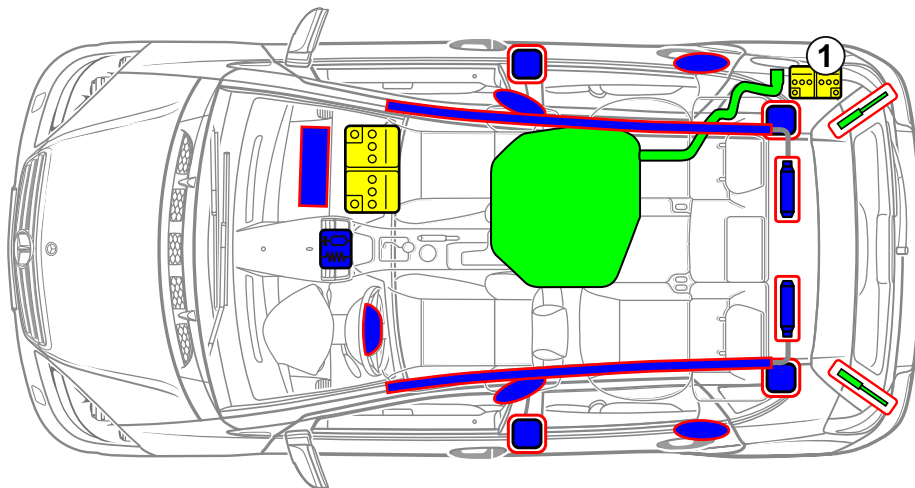

Mercedes-Benz

A-Class
Sedan model 169
2004 - 2012

1 Additional battery BlueEFFICIENCY models

Airbag

Gas generator

Seat belt tensioner

Restraint systems control unit

Gas-filled strut