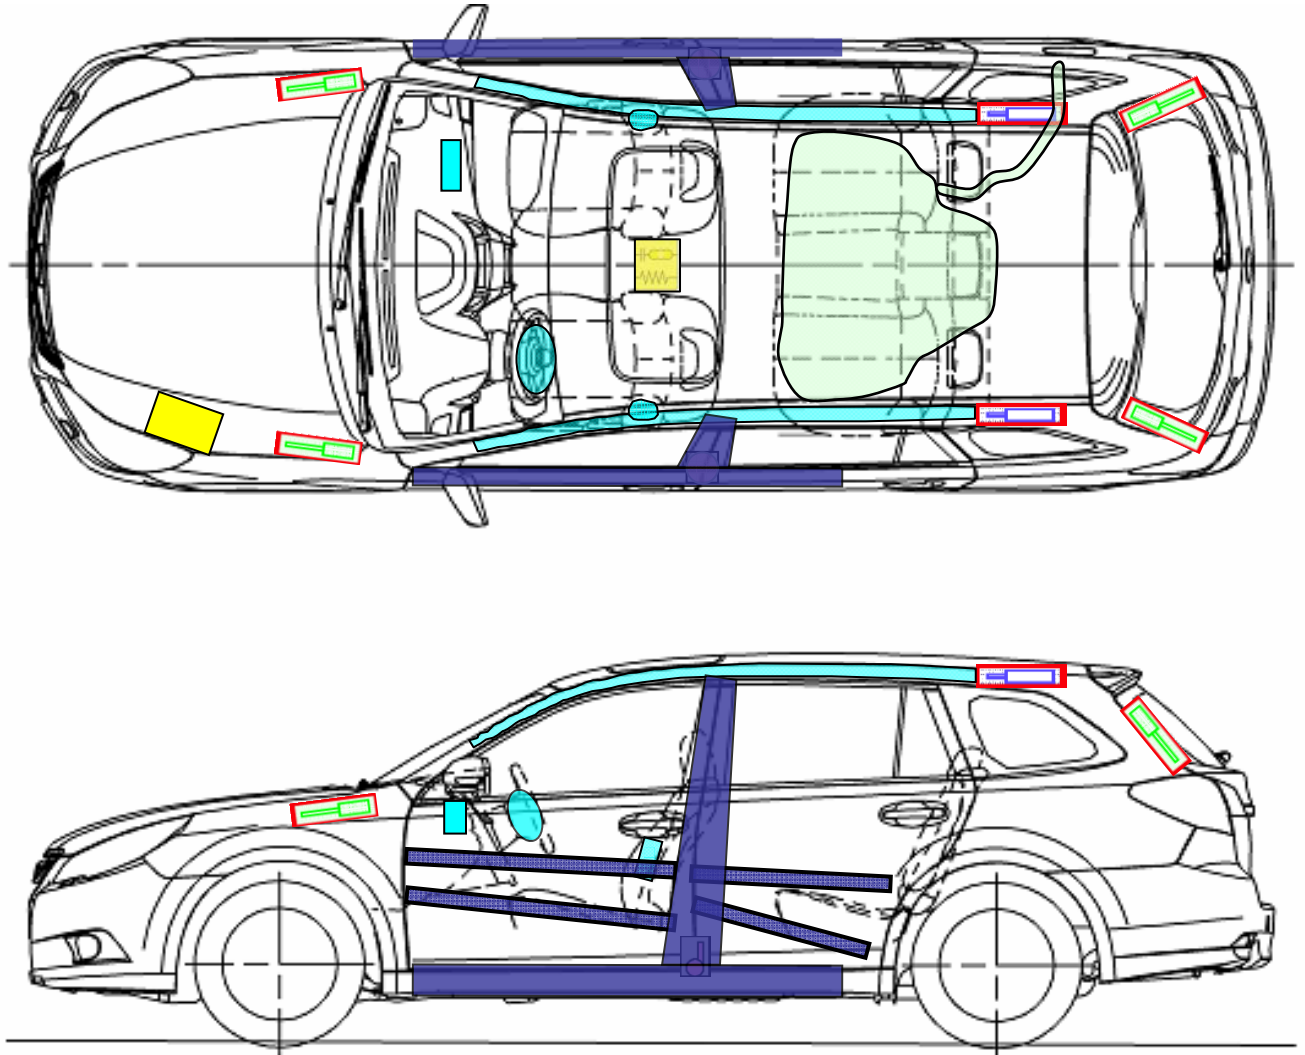

SUBARU

Rescue sheet

SUBARU: Liberty
 Type: BM/BR
 BM/BRS
 Body version: from 2010 MY

Note: The Rescue Sheet depicts a LHD vehicle (as allowed under the ISO 17840-1). All components (other than steering wheel and passenger airbag) are located in the same position in the Aust/NZ RHD model.

Airbag		High strength zone		SRS control unit	
Stored gas inflator				Battery low voltage	
Seat belt pretensioner		Gas strut		Fuel tank	

WARNING

Wait 30 seconds after disconnecting the battery.

SUBARU

Rescue sheet

SUBARU: Liberty
 Type: BM/BR
 BM/BRS
 Body version: from 2010 MY to 2014MY

Note: The Rescue Sheet depicts a LHD vehicle (as allowed under the ISO 17840-1). All components (other than steering wheel and passenger airbag) are located in the same position in the Aust/NZ RHD model.