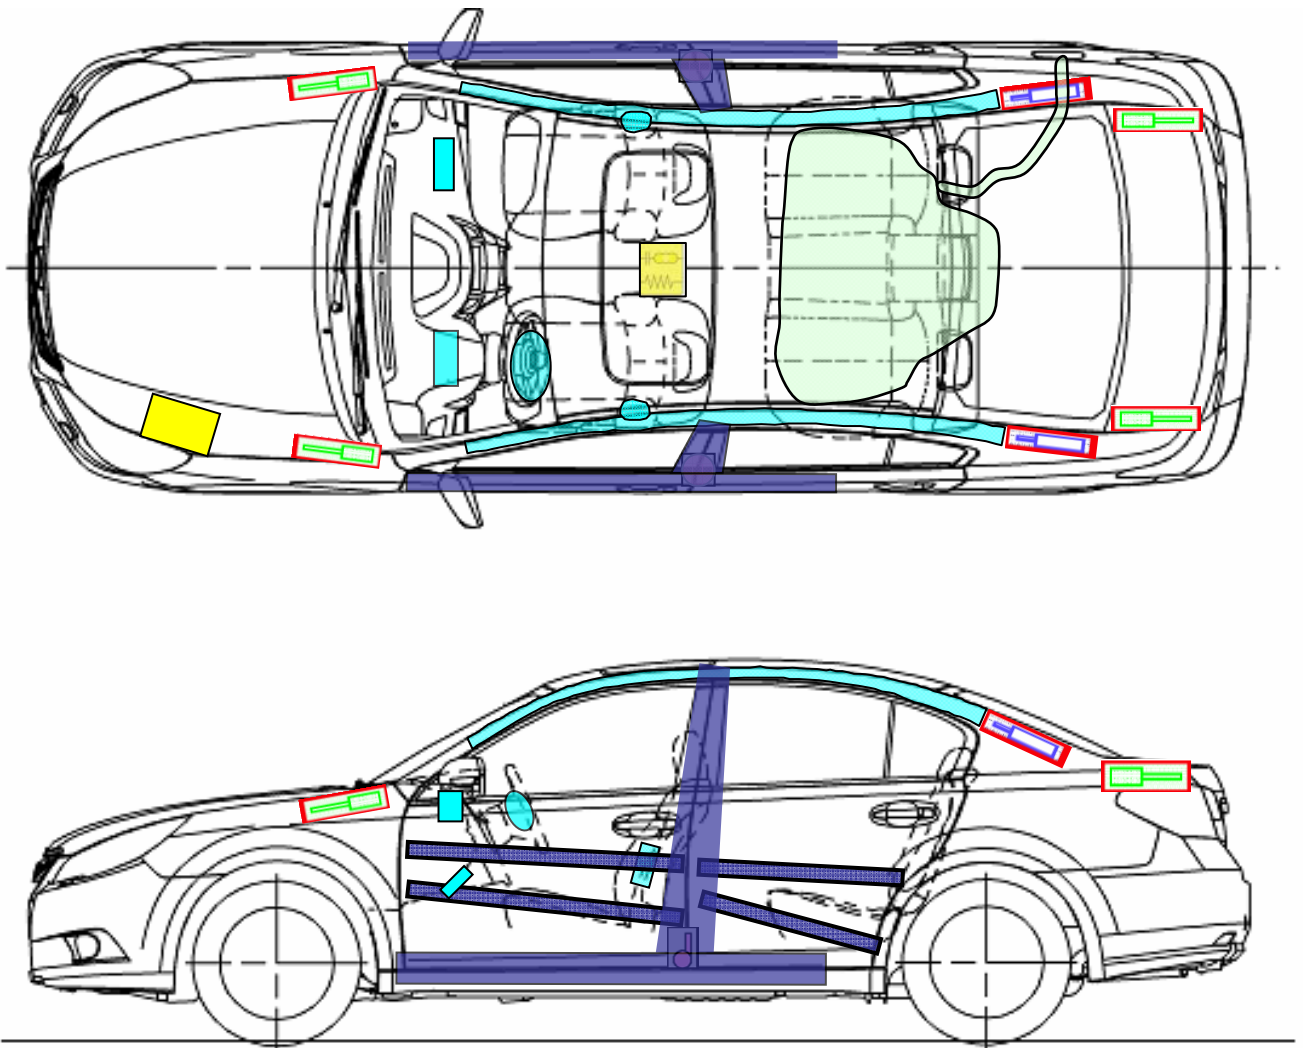

SUBARU

Rescue sheet

SUBARU: Liberty
 Type: BM/BR
 BM/BRS
 Body version: from 2010 MY

Note: The Rescue Sheet depicts a LHD vehicle (as allowed under the ISO 17840-1). All components (other than steering wheel and passenger airbag) are located in the same position in the Aust/NZ RHD model.

Airbag		High strength zone		SRS control unit	
Stored gas inflator				Battery low voltage	
Seat belt pretensioner		Gas strut		Fuel tank	

WARNING

Wait 30 seconds after disconnecting the battery.

SUBARU

Rescue sheet

SUBARU: Liberty
 Type: BM/BR
 BM/BRS
 Body version: from 2010 MY to 2014MY

Note: The Rescue Sheet depicts a LHD vehicle (as allowed under the ISO 17840-1). All components (other than steering wheel and passenger airbag) are located in the same position in the Aust/NZ RHD model.