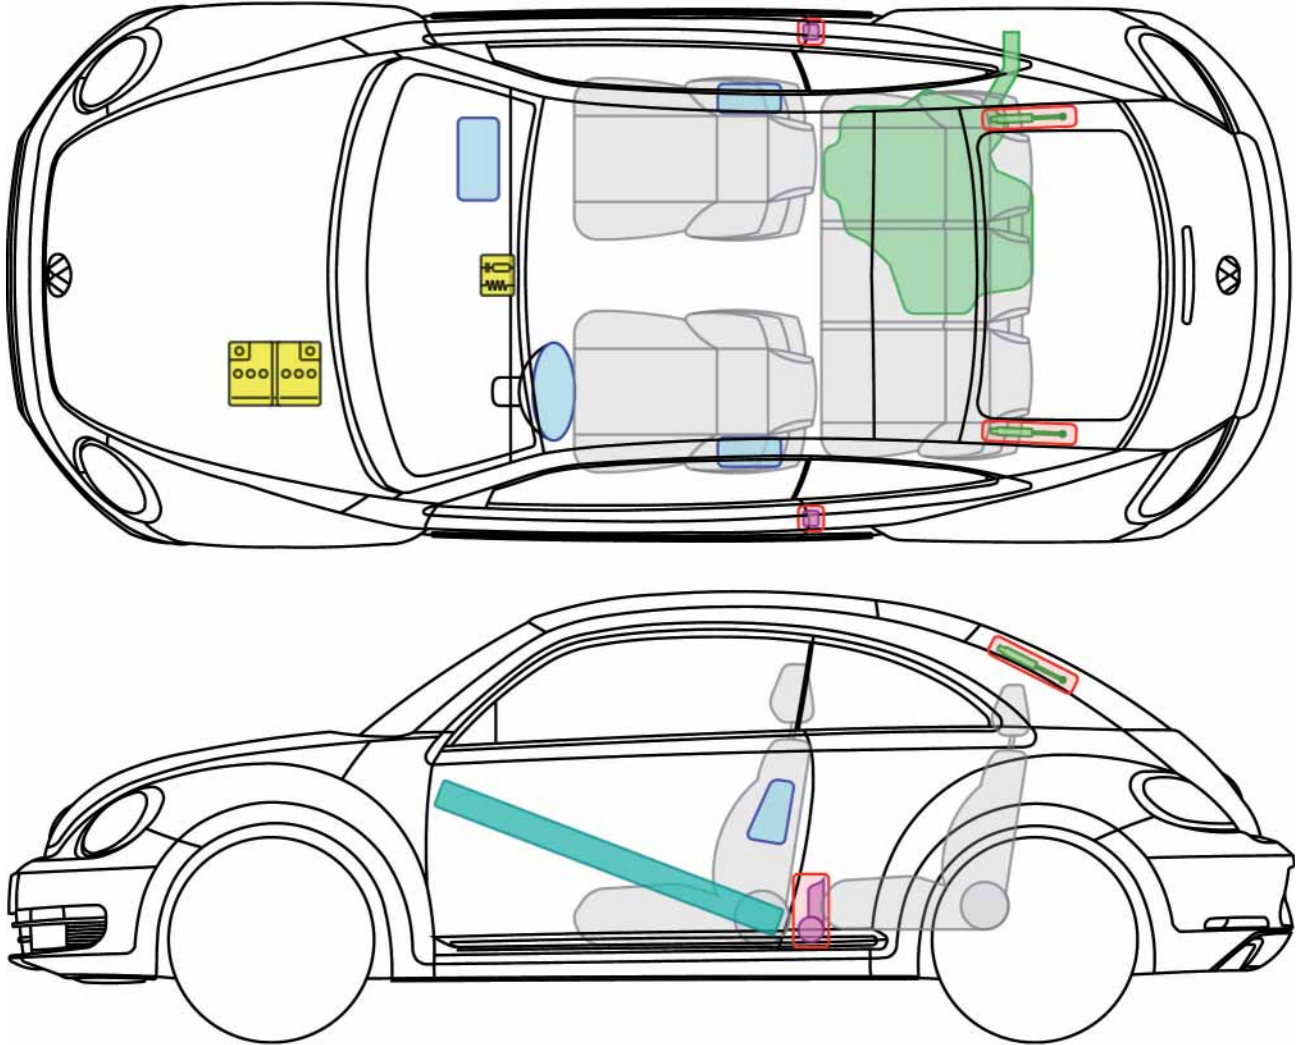

Beetle

(ab 2011)

Note: The Rescue Sheet depicts a LHD vehicle (as allowed under the ISO 17840-1). All components (other than steering wheel and passenger airbag) are located in the same position in the Aust/NZ RHD model.

Legende

	Airbag		Karosserie-Verstärkung		Steuergerät
					12V-Batterie
	Gurtstraffer		Gasdruck-dämpfer		Kraftstoff-tank

B

Beetle (ab 2011)