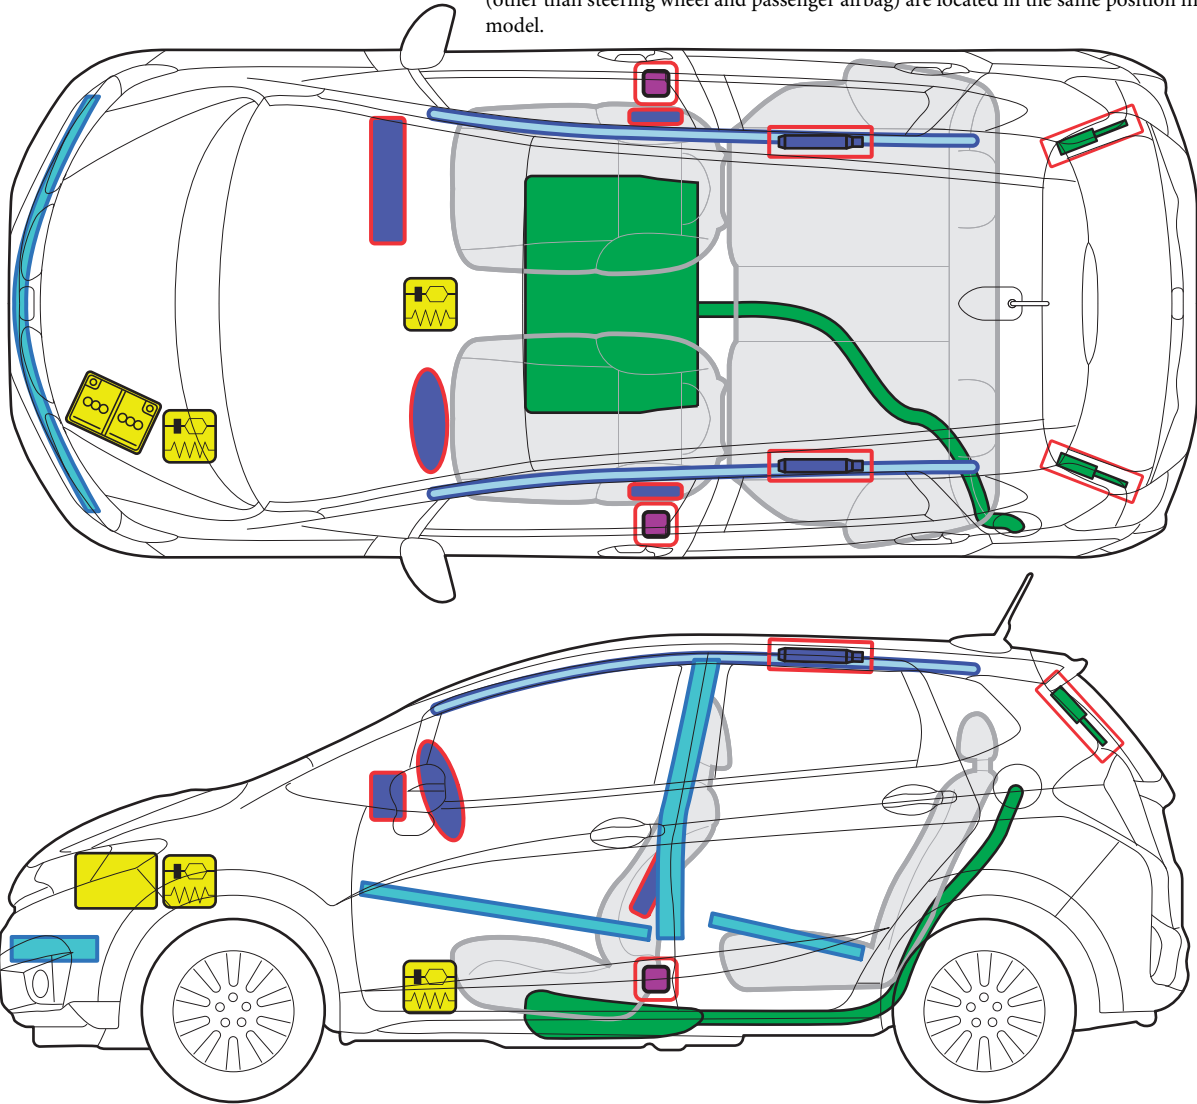

HONDA

JAZZ (GK*, ab 2015)

Note: The Rescue Sheet depicts a LHD vehicle (as allowed under the ISO 17840-1). All components (other than steering wheel and passenger airbag) are located in the same position in the Aust/NZ RHD model.

Legende

	Airbag		Karosserie- verstärkung		Steuergerät
	Gas- generator		Gasdruck- dämpfer		12 Volt- Batterie
	Gurtstraffer		Kraftstoff- tank		