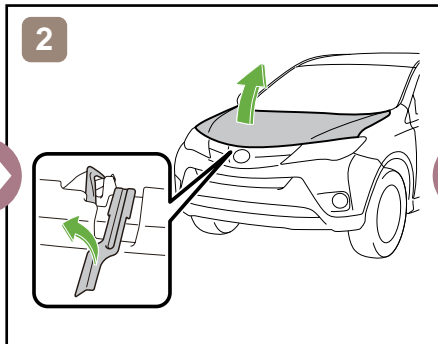

Access to 12V Battery