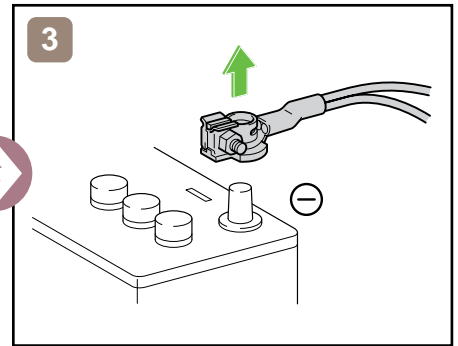

RAV4

2013-9

	IG/ENGINE SW		Fuse Box		12V Battery
	Airbag		Gas Generator		Fuel Tank
	Gas-filled Damper		Seat Belt Pretensioner		Structural Reinforcements
	Control Unit	—	—	—	—
—	—	—	—	—	—

Disable Vehicle

or