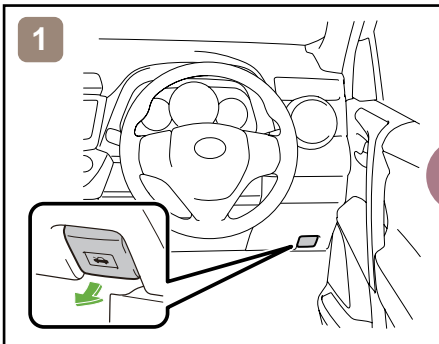

Access to 12V Battery