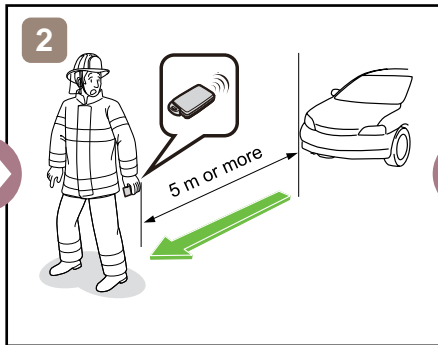

RAV4

2013-9

	IG/ENGINE SW		Fuse Box		12V Battery
	Airbag		Gas Generator		Fuel Tank
	Gas-filled Damper		Seat Belt Pretensioner		Structural Reinforcements
	Control Unit	—	—	—	—
—	—	—	—	—	—

Disable Vehicle

or