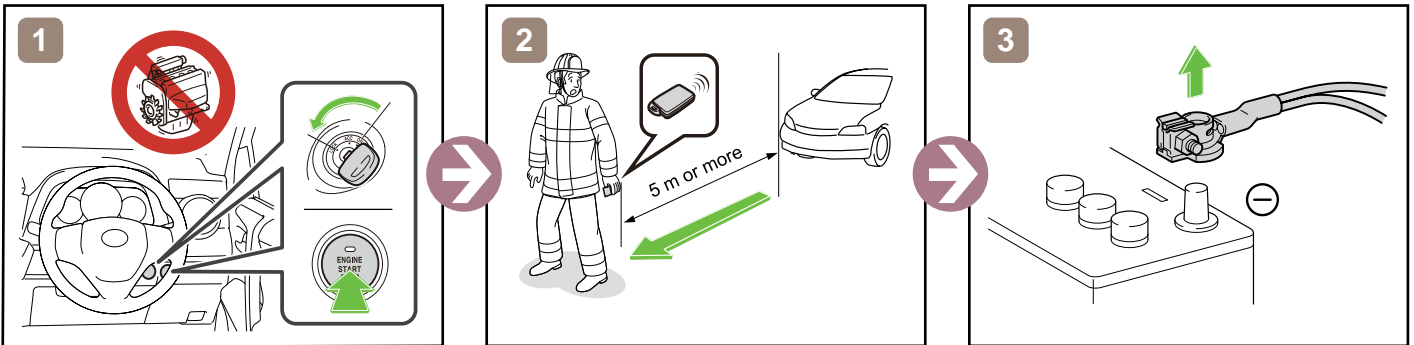

RAV4

2013-9

	IG/ENGINE SW		Fuse Box		12V Battery
	Airbag		Gas Generator		Fuel Tank
	Gas-filled Damper		Seat Belt Pretensioner		Structural Reinforcements
	Control Unit	—	—	—	—
—	—	—	—	—	—

Disable Vehicle

or

Access to 12V Battery

Towing Information