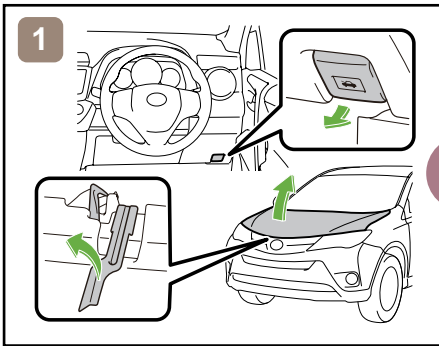

RAV4

2013-9

	IG/ENGINE SW		Fuse Box		12V Battery
	Airbag		Gas Generator		Fuel Tank
	Gas-filled Damper		Seat Belt Pretensioner		Structural Reinforcements
	Control Unit	—	—	—	—
—	—	—	—	—	—

Disable Vehicle

or