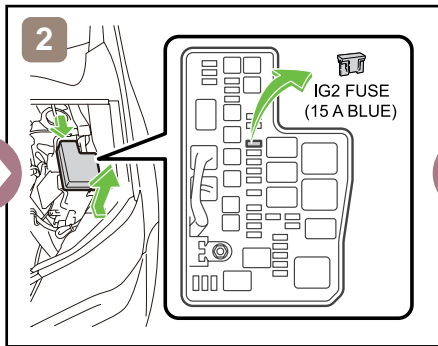

RAV4

2013-9

	IG/ENGINE SW		Fuse Box		12V Battery
	Airbag		Gas Generator		Fuel Tank
	Gas-filled Damper		Seat Belt Pretensioner		Structural Reinforcements
	Control Unit	—	—	—	—
—	—	—	—	—	—

Disable Vehicle

or

Access to 12V Battery

Towing Information