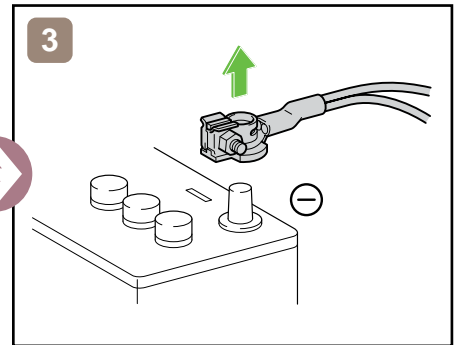

RAV4

2013-9

	IG/ENGINE SW		Fuse Box		12V Battery
	Airbag		Gas Generator		Fuel Tank
	Gas-filled Damper		Seat Belt Pretensioner		Structural Reinforcements
	Control Unit	—	—	—	—
—	—	—	—	—	—

Disable Vehicle

or