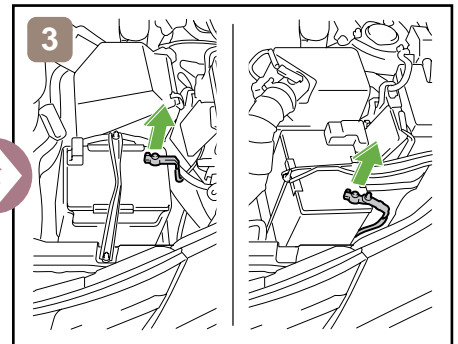

Access to 12V Battery