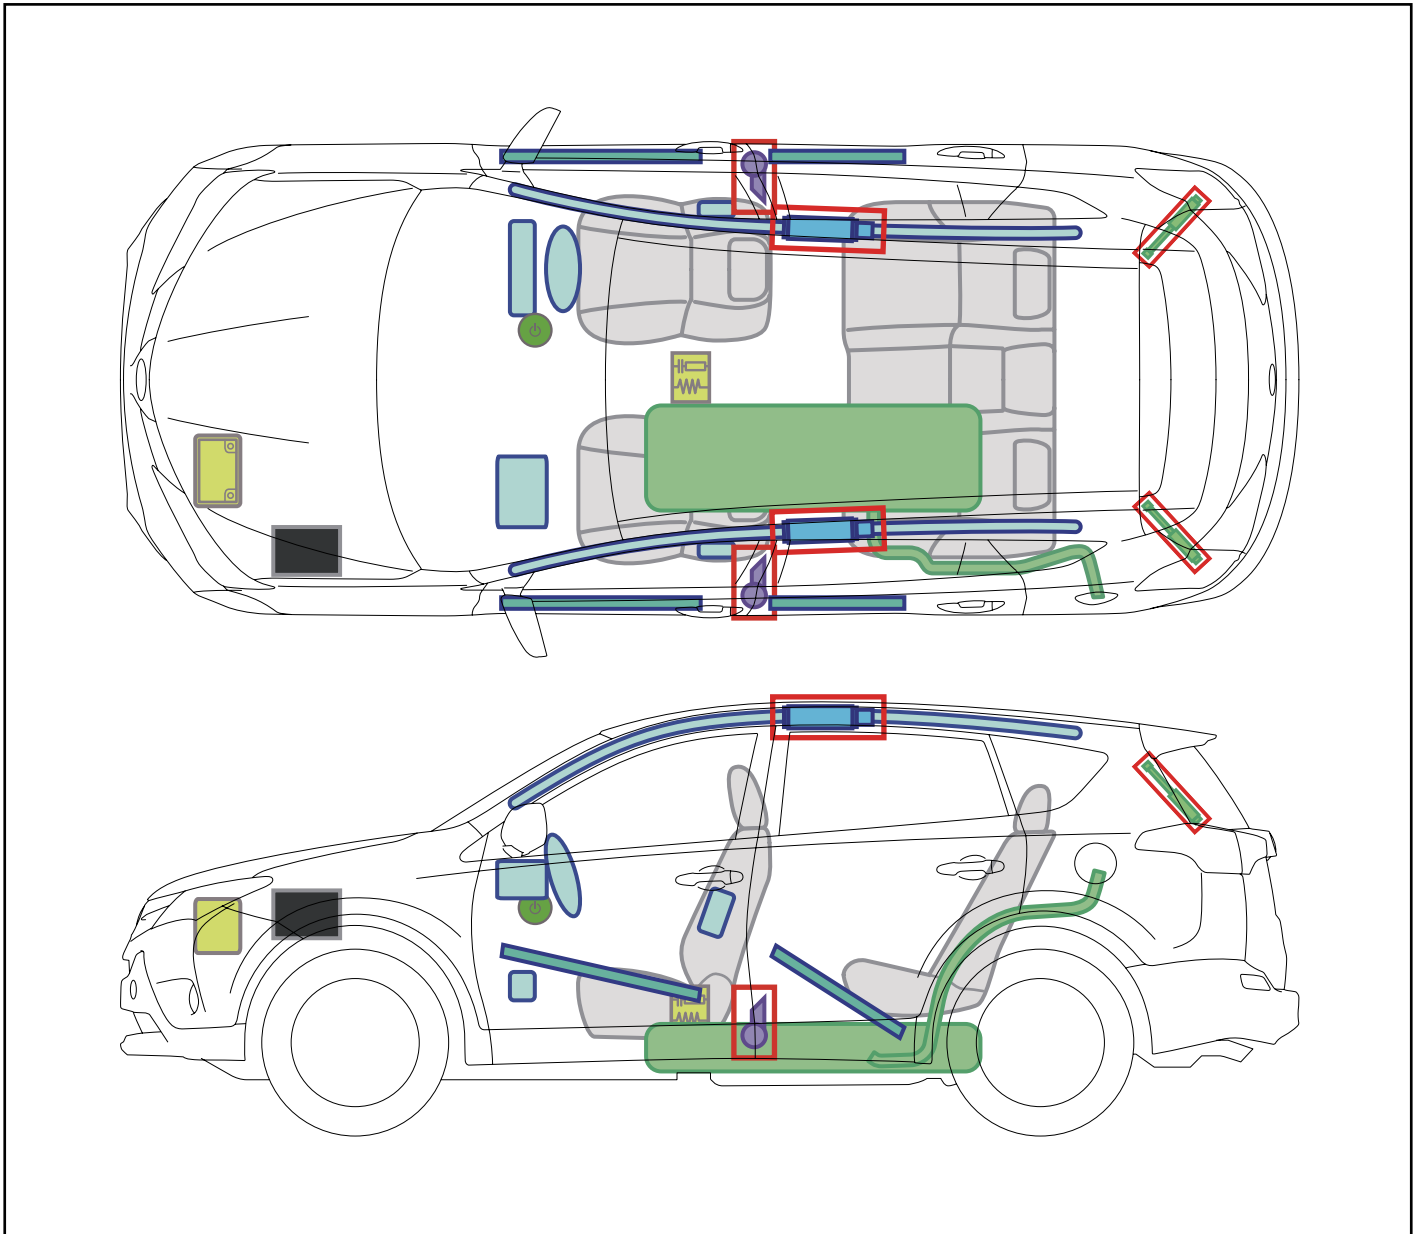

RAV4

2013-9

	IG/ENGINE SW		Fuse Box		12V Battery
	Airbag		Gas Generator		Fuel Tank
	Gas-filled Damper		Seat Belt Pretensioner		Structural Reinforcements
	Control Unit	—	—	—	—
—	—	—	—	—	—

Disable Vehicle

or

Access to 12V Battery

Towing Information