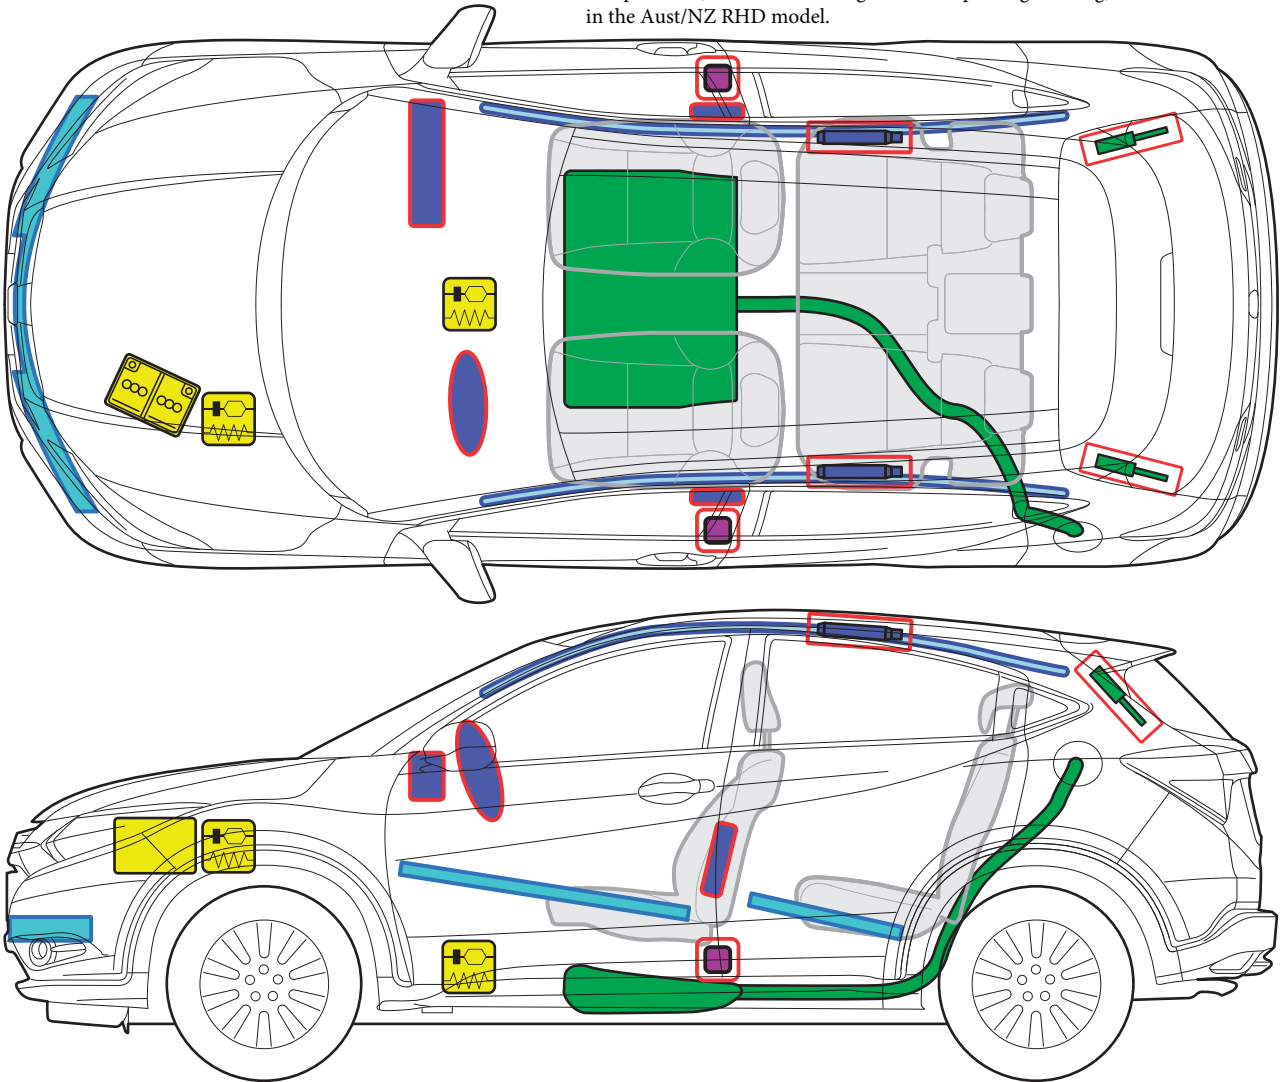

HONDA

HR-V (RU*, ab 2015)

Note: The Rescue Sheet depicts a LHD vehicle (as allowed under the ISO 17840-1). All components (other than steering wheel and passenger airbag) are located in the same position in the Aust/NZ RHD model.

Legende

	Airbag		Karosserie- verstärkung		Steuergerät
	Gas- generator		Gasdruck- dämpfer		12 Volt- Batterie
	Gurtstraffer		Kraftstoff- tank		

HR-V (RU*, ab 2015)