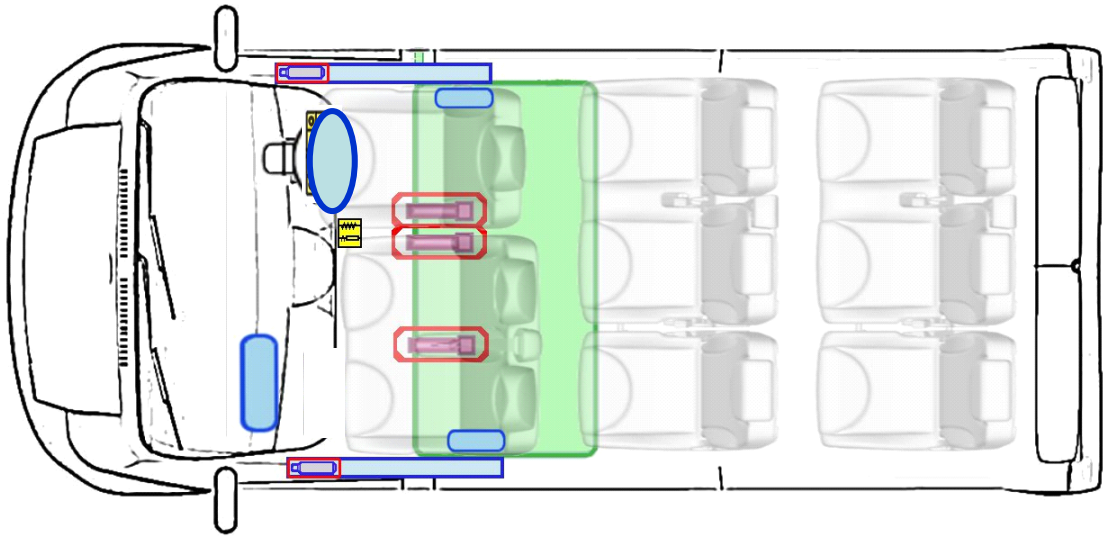

Peugeot Boxer (from 2007)

Legende

	Airbag		Structural reinforcements		Battery		Control Unit
	Pyrotechnical generator		Seat belt tensioner		Pyrotechnical Rollover protection		Stabilizer
	Gas tank		Safety valve		Fuel tank		e-Booster
	Fuse box		High Voltage Circuit		High Voltage Battery		High Voltage disconnection