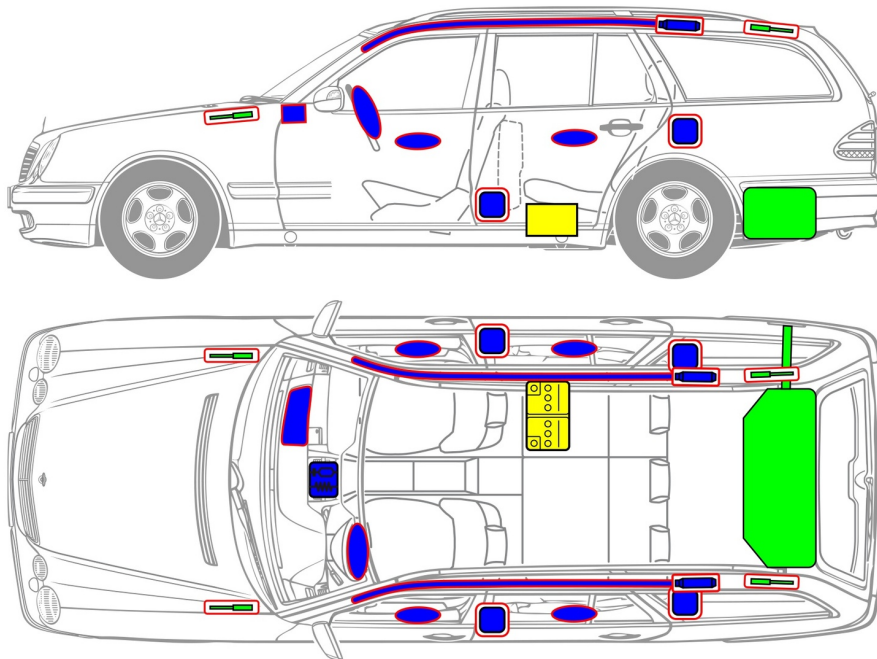

Note: The Rescue Sheet depicts a LHD vehicle (as allowed under the ISO 17840-1). All components (other than steering wheel and passenger airbag) are located in the same position in the Aust/NZ RHD model.

Legend

 Airbag

  Gas generator

 Seat belt tensioner

 Gas-filled strut

 Fuel tank

 Restraint systems control unit

 12 V Battery