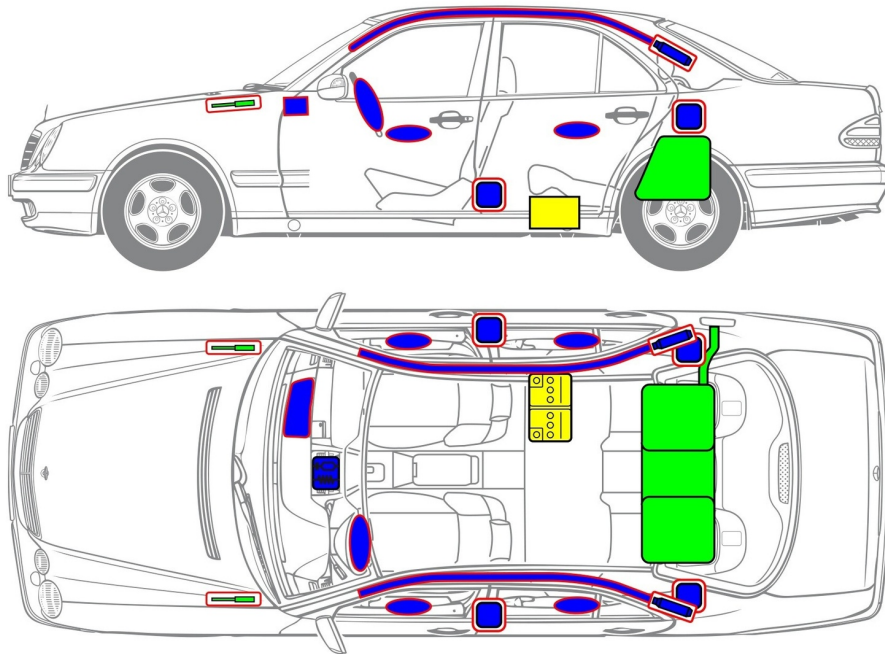

Note: The Rescue Sheet depicts a LHD vehicle (as allowed under the ISO 17840-1). All components (other than steering wheel and passenger airbag) are located in the same position in the Aust/NZ RHD model.

Legend

 Airbag

  Gas generator

 Seat belt tensioner

 Gas-filled strut

 Fuel tank

 Restraint systems control unit

 12 V Battery