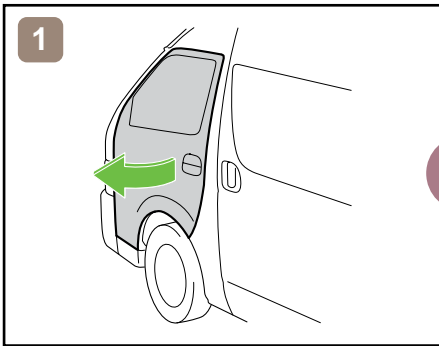

Disable Vehicle

or

Access to 12V Battery

Towing Information