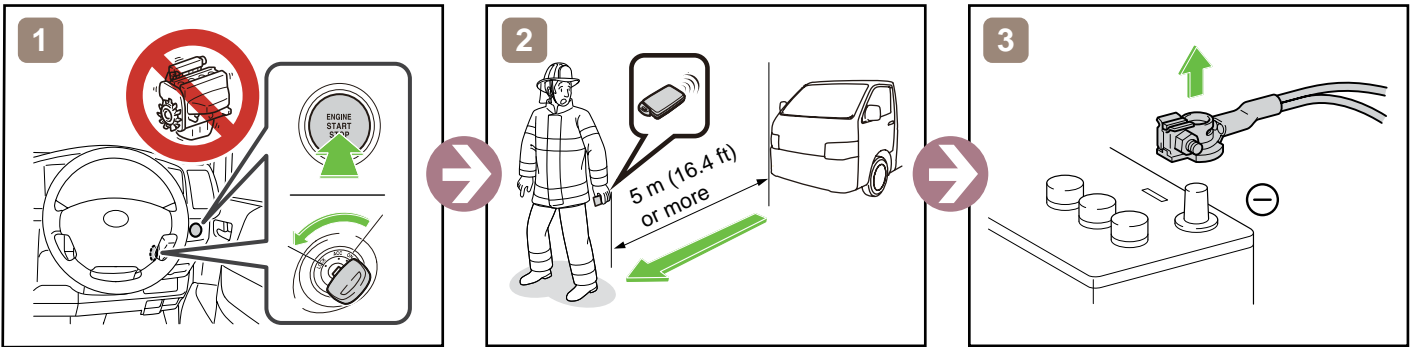

Disable Vehicle