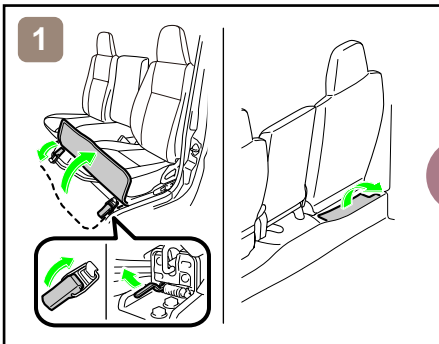

Access to 12V Battery