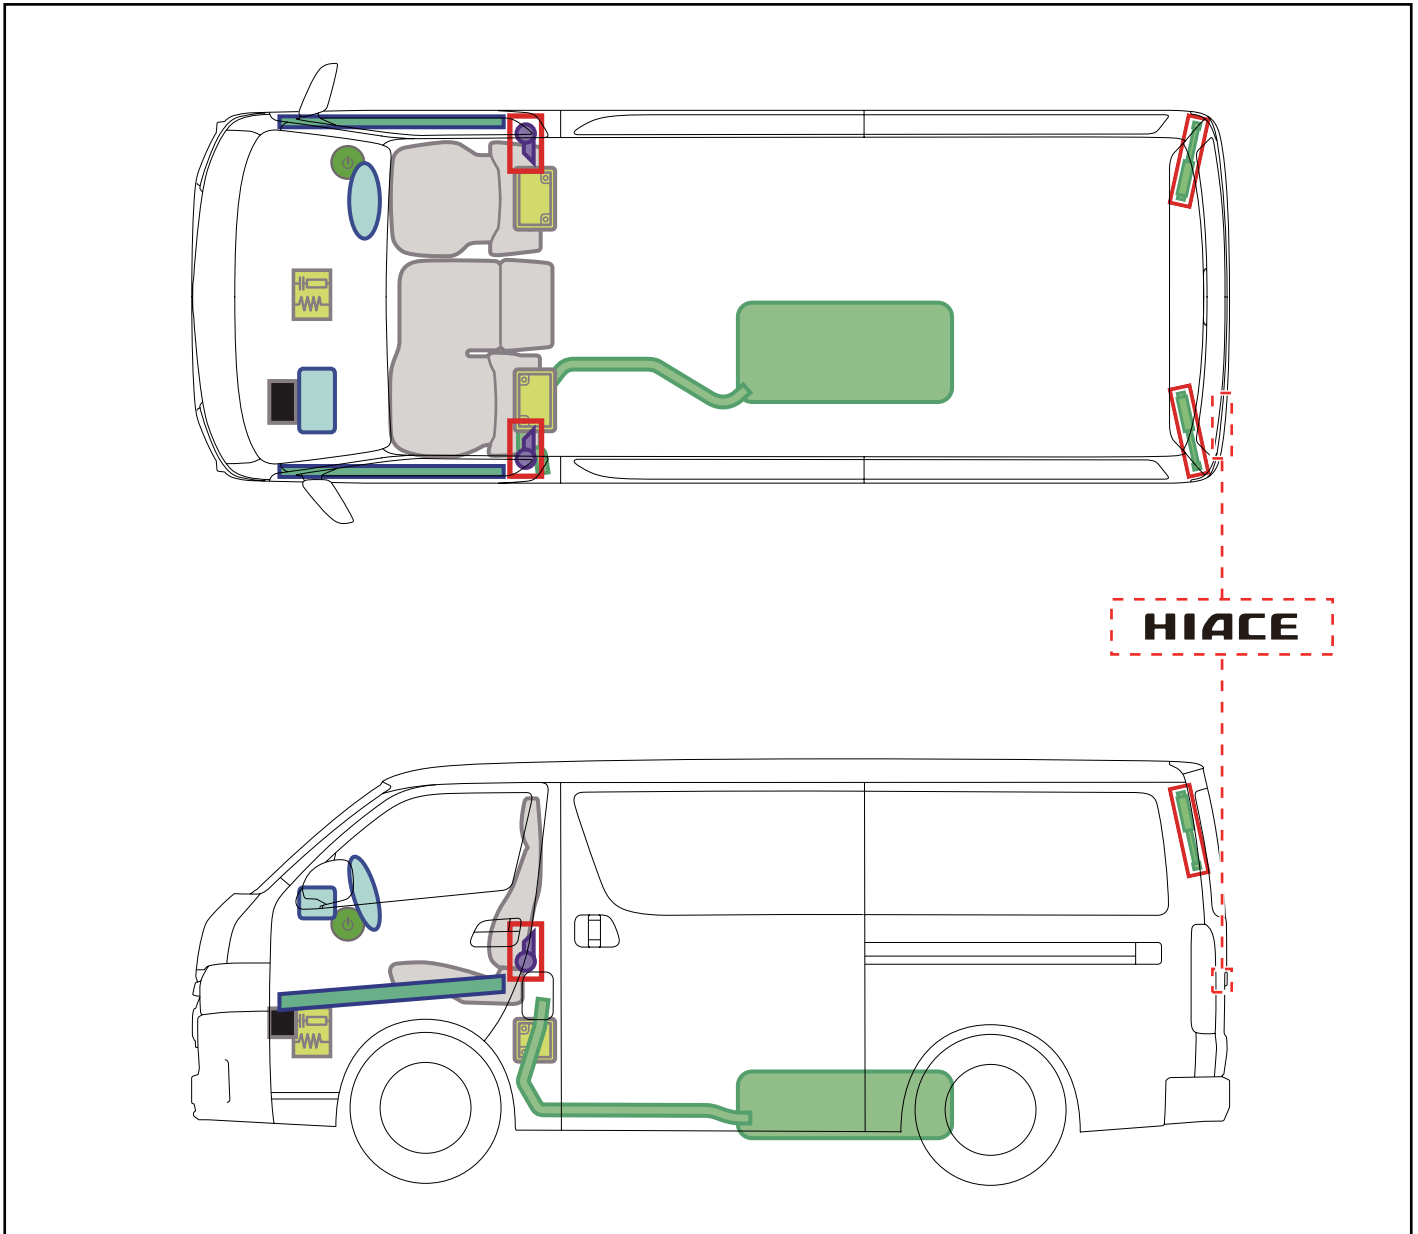

# HIACE

LONG

2013-12

HIACE

	<b>IG/ENGINE SW</b>		<b>Fuse Box</b>		<b>12V Battery</b>
	<b>Airbag (incl. Inflator)</b>		<b>Fuel Tank</b>		<b>Gas-filled Damper</b>
	<b>Seat Belt Pretensioner (Gas Generator)</b>		<b>Structural Reinforcements</b>		<b>Airbag Computer</b>
—	—	—	—	—	—
—	—	—	—	—	—

### Towing Information

HIACE  
SUPER LONG  
2013-12

	<b>IG SW</b>		<b>Fuse Box</b>		<b>12V Battery</b>
	<b>Airbag (incl. Inflator)</b>		<b>Fuel Tank</b>		<b>Gas-filled Damper</b>
	<b>Seat Belt Pretensioner (Gas Generator)</b>		<b>Structural Reinforcements</b>		<b>Airbag Computer</b>
—	—	—	—	—	—
—	—	—	—	—	—