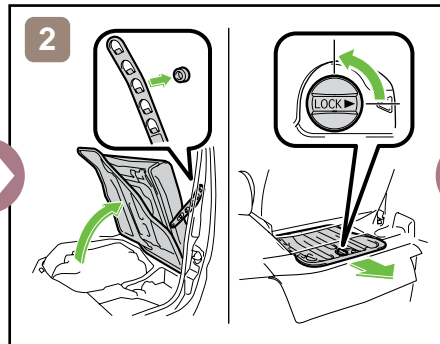

Access to 12V Battery