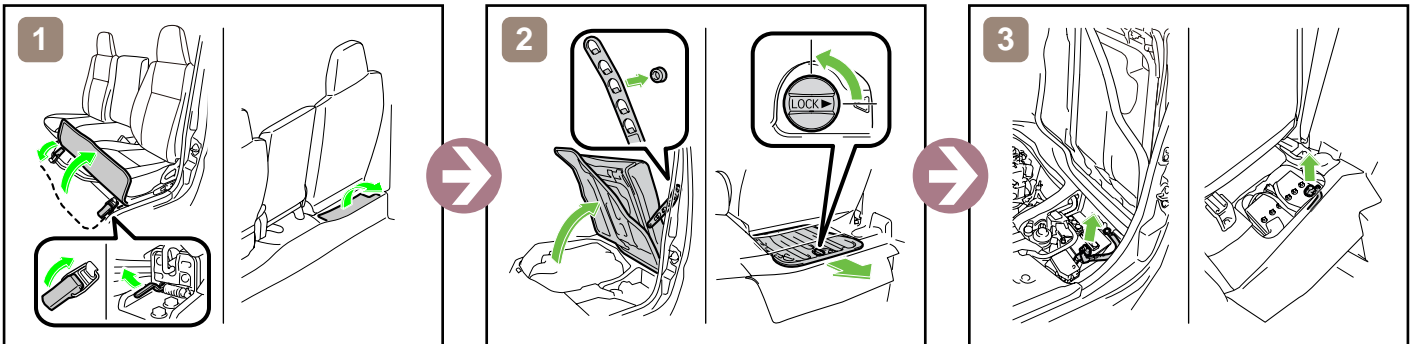

# HIACE

LONG

2013-12

HIACE

	<b>IG/ENGINE SW</b>		<b>Fuse Box</b>		<b>12V Battery</b>
	<b>Airbag (incl. Inflator)</b>		<b>Fuel Tank</b>		<b>Gas-filled Damper</b>
	<b>Seat Belt Pretensioner (Gas Generator)</b>		<b>Structural Reinforcements</b>		<b>Airbag Computer</b>
—	—	—	—	—	—
—	—	—	—	—	—

### Towing Information

HIACE  
SUPER LONG  
2013-12

	<b>IG SW</b>		<b>Fuse Box</b>		<b>12V Battery</b>
	<b>Airbag (incl. Inflator)</b>		<b>Fuel Tank</b>		<b>Gas-filled Damper</b>
	<b>Seat Belt Pretensioner (Gas Generator)</b>		<b>Structural Reinforcements</b>		<b>Airbag Computer</b>
—	—	—	—	—	—
—	—	—	—	—	—