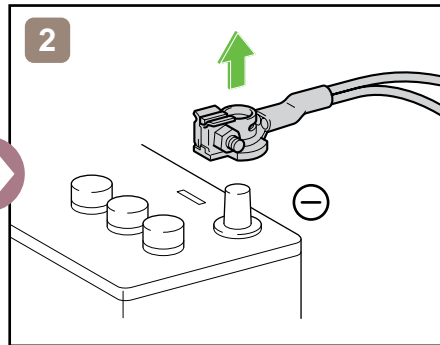

Disable Vehicle

or