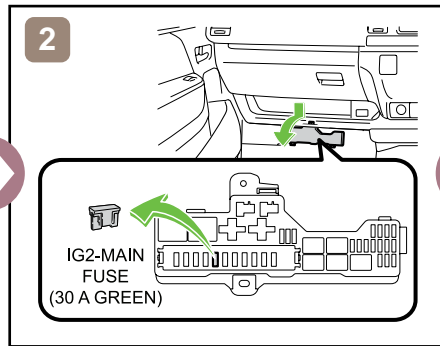

Disable Vehicle

or

Access to 12V Battery

Towing Information