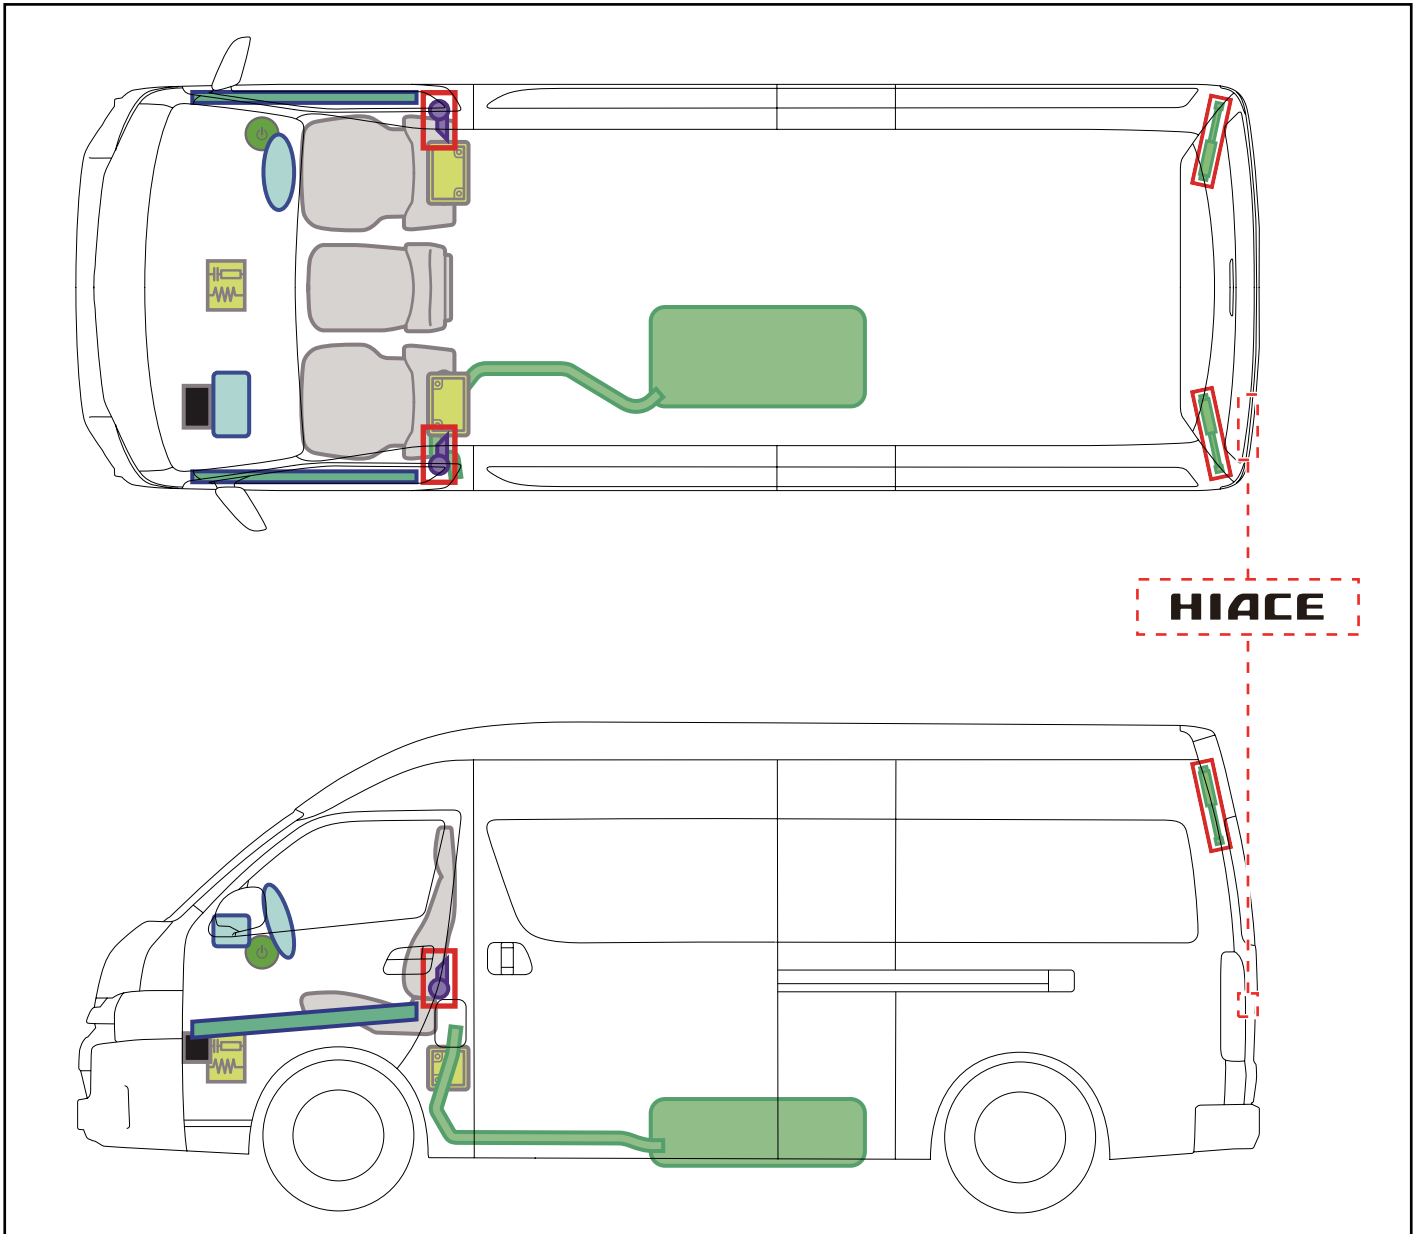

### Access to 12V Battery

### Towing Information

HIACE  
SUPER LONG  
2013-12

	<b>IG SW</b>		<b>Fuse Box</b>		<b>12V Battery</b>
	<b>Airbag (incl. Inflator)</b>		<b>Fuel Tank</b>		<b>Gas-filled Damper</b>
	<b>Seat Belt Pretensioner (Gas Generator)</b>		<b>Structural Reinforcements</b>		<b>Airbag Computer</b>
—	—	—	—	—	—
—	—	—	—	—	—