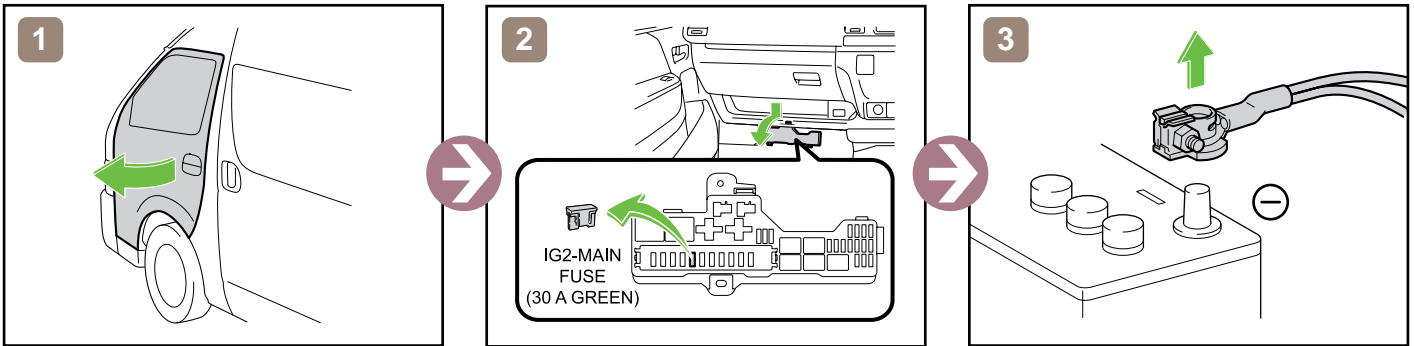

Disable Vehicle

or

Access to 12V Battery

Towing Information