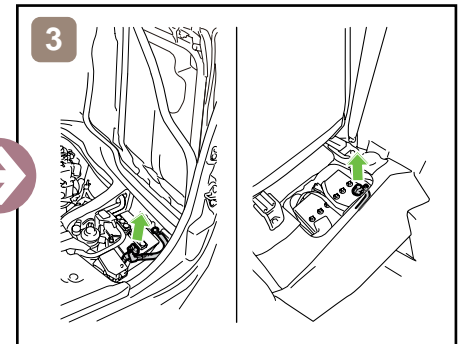

Access to 12V Battery