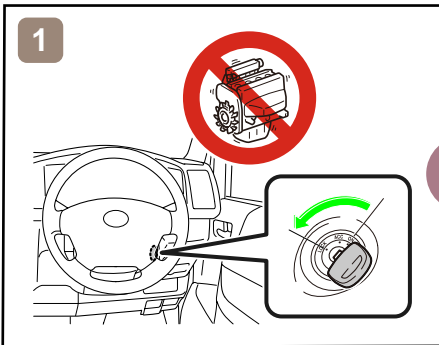

Disable Vehicle

or