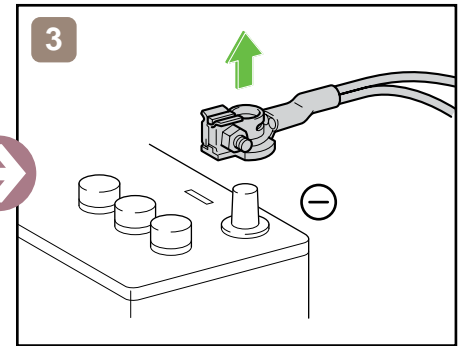

Disable Vehicle

or

Access to 12V Battery

Towing Information