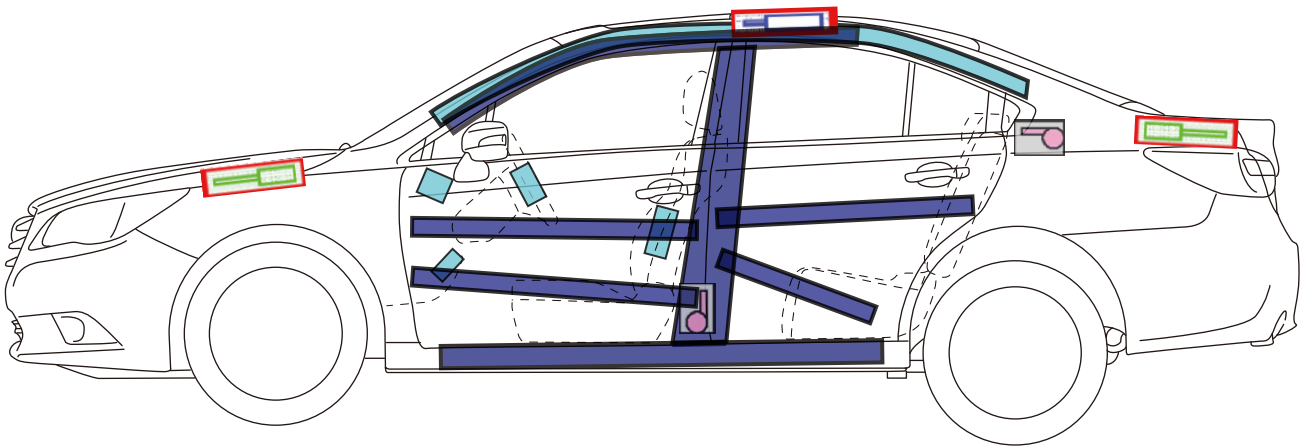

SUBARU

Rescue sheet

SUBARU: Liberty
 Type: BN
 Body version: from 2015 MY

Note: The Rescue Sheet depicts a LHD vehicle (as allowed under the ISO 17840-1). All components (other than steering wheel and passenger airbag) are located in the same position in the Aust/NZ RHD model.

Airbag 	High strength zone 	SRS control unit 
Stored gas inflator 	Gas strut 	Fuel tank 
Seat belt pretensioner 	Battery low voltage 	

WARNING

Wait 30 seconds after disconnecting the battery.