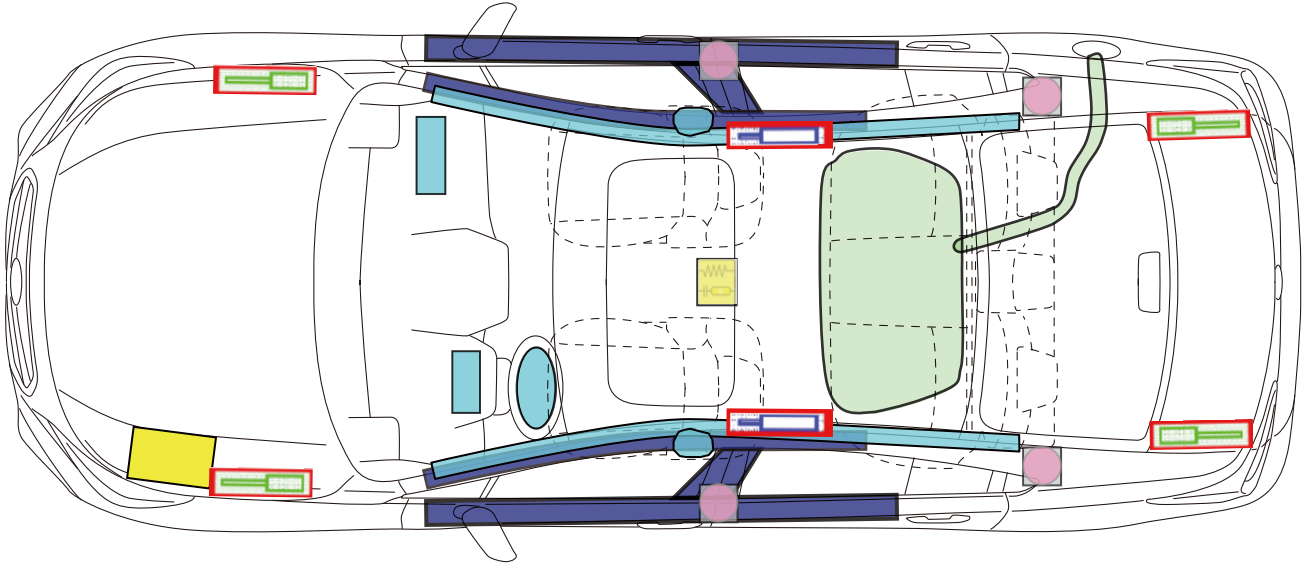

SUBARU

Rescue sheet

SUBARU: Liberty
 Type: BN
 Body version: from 2015 MY

Note: The Rescue Sheet depicts a LHD vehicle (as allowed under the ISO 17840-1). All components (other than steering wheel and passenger airbag) are located in the same position in the Aust/NZ RHD model.

Airbag 	High strength zone 	SRS control unit 
Stored gas inflator 	Gas strut 	Fuel tank 
Seat belt pretensioner 	Battery low voltage 	

WARNING

Wait 30 seconds after disconnecting the battery.