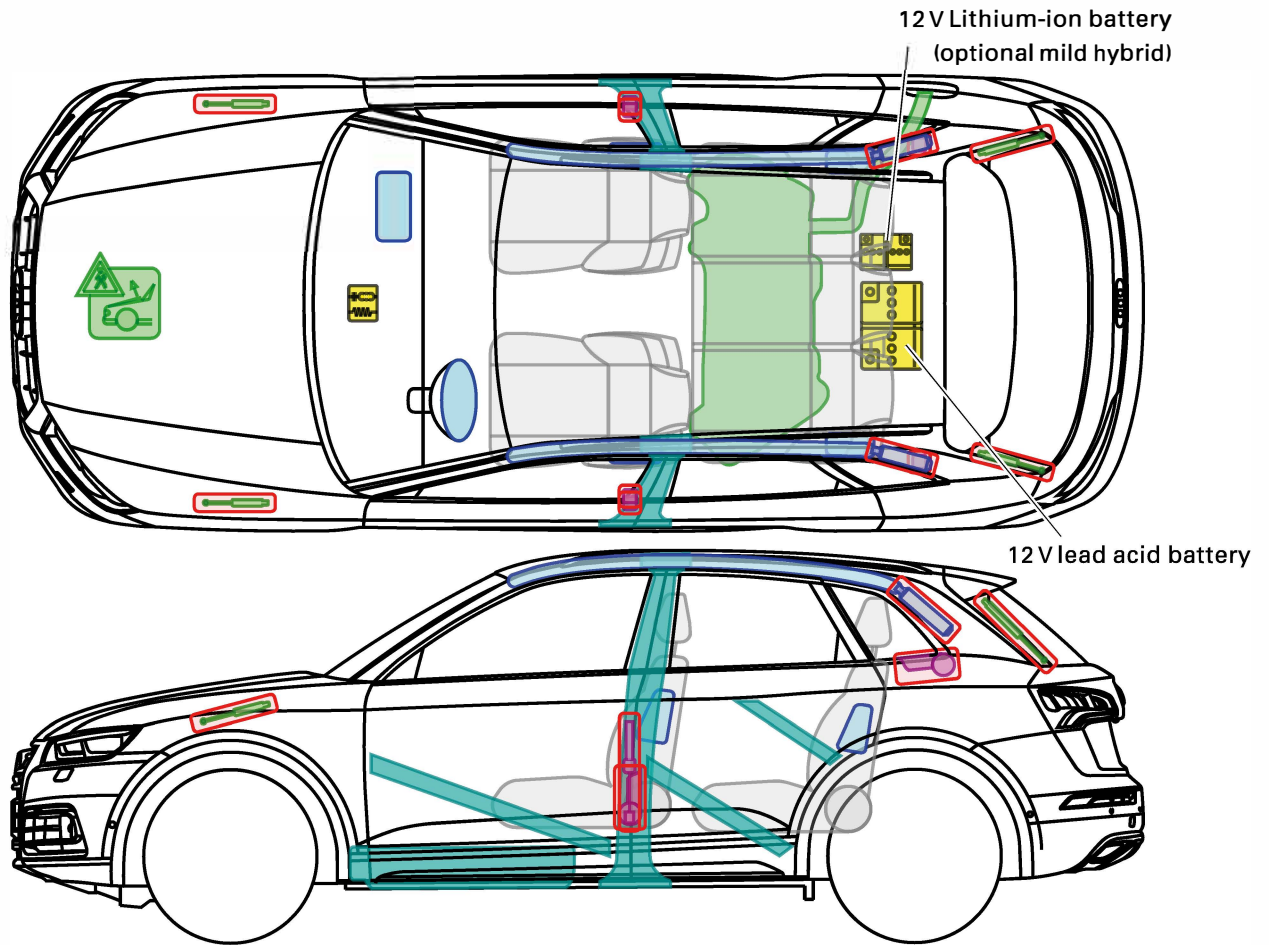

▶ Audi Q5 / SQ5

Note: The Rescue Sheet depicts a LHD vehicle (as allowed under the ISO 17840-1). All components (other than steering wheel and passenger airbag) are located in the same position in the Aust/NZ RHD model.

from 2016

Legend

	Airbag		Reinforcement		Control module		Pedestrian protection system
	Gas generator		Overroll protection		12 V battery		
	Pretensioner		Gas-pressure damper		Fuel tank		

This document is a subject to the copyright of AUDI AG, Ingolstadt. Any duplication, distribution, storage, communication, broadcast and reproduction or transmission of the contents without written approval from AUDI AG is prohibited.