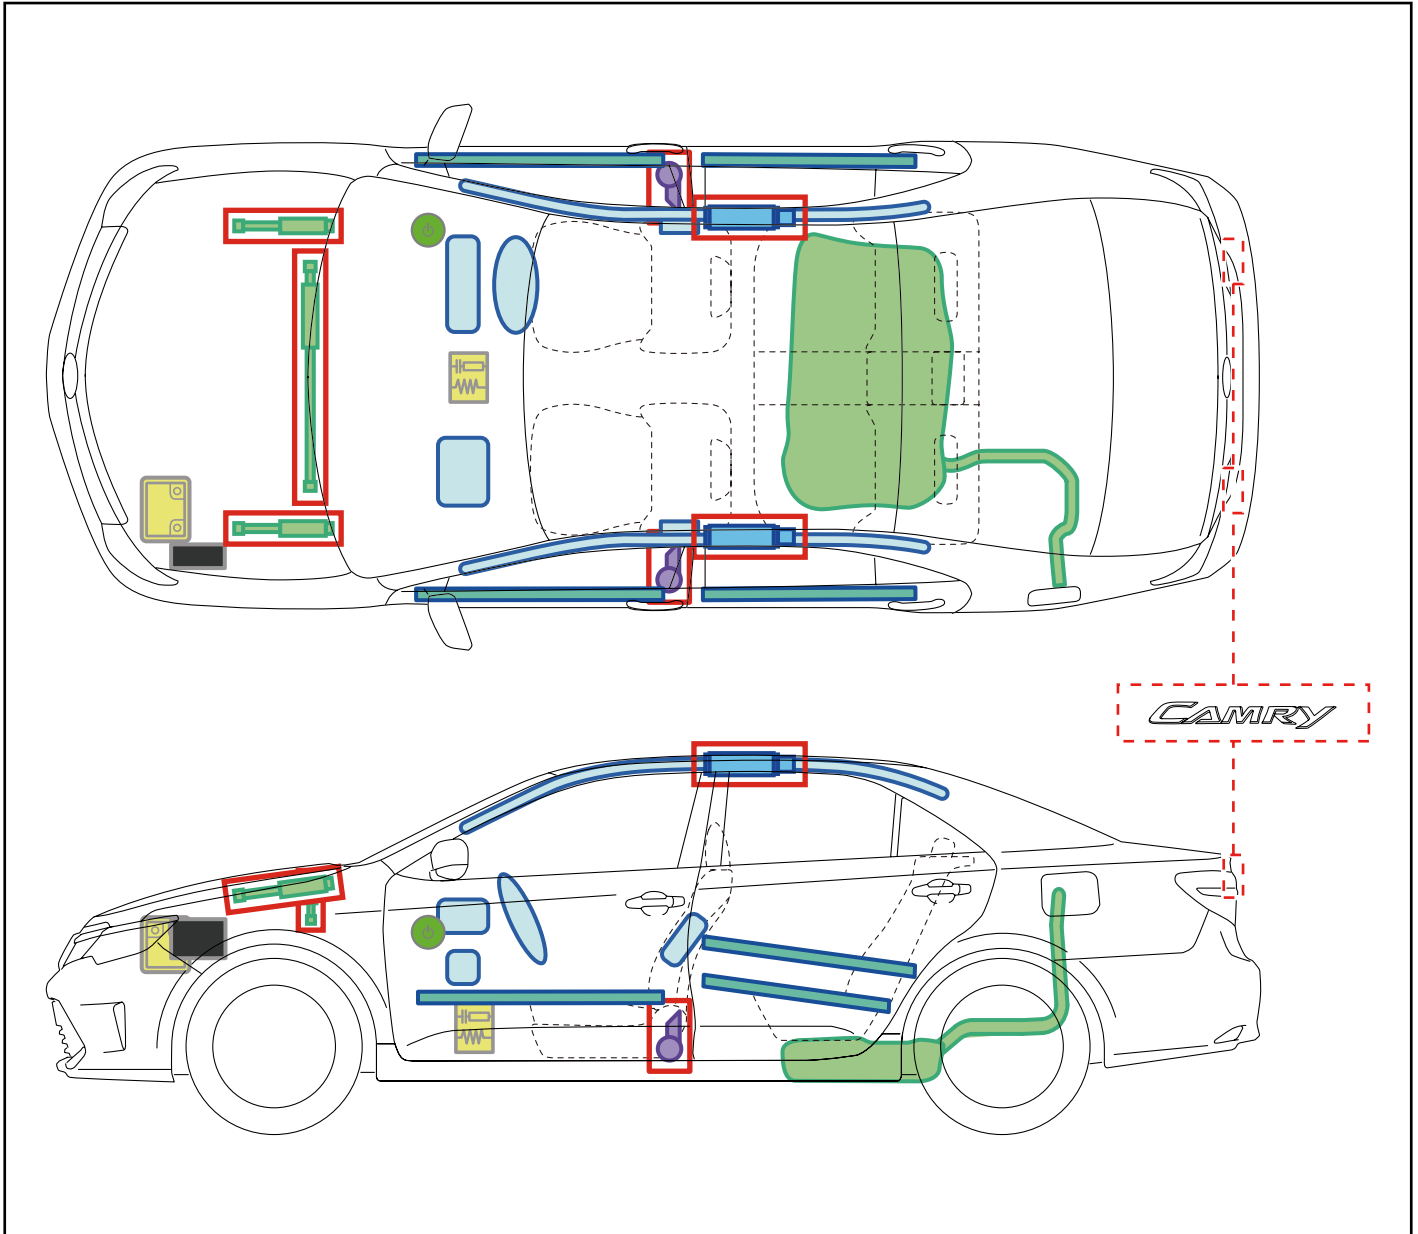

CAMRY

2014-9

	IG/ENGINE SW		Fuse Box		12V Battery
	Airbag (incl. Inflator)		Inflator		Fuel Tank
	Gas-filled Damper		Seat Belt Pretensioner (Gas Generator)		Structural Reinforcements
	Airbag Computer	-	-	-	-
-	-	-	-	-	-

Disable Vehicle

or

Access to 12V Battery

Towing Information

CAMRY HYBRID

2014-9

TOYOTA

	POWER SW		Fuse Box		12V Battery
	Airbag (incl. Inflator)		Inflator		High Voltage Battery
	High Voltage Components		Fuel Tank		Gas-filled Damper
	Seat Belt Pretensioner (Gas Generator)		Structural Reinforcements		Airbag Computer
-	-	-	-	-	-

Disable Vehicle

or

Access to 12V Battery

Towing Information