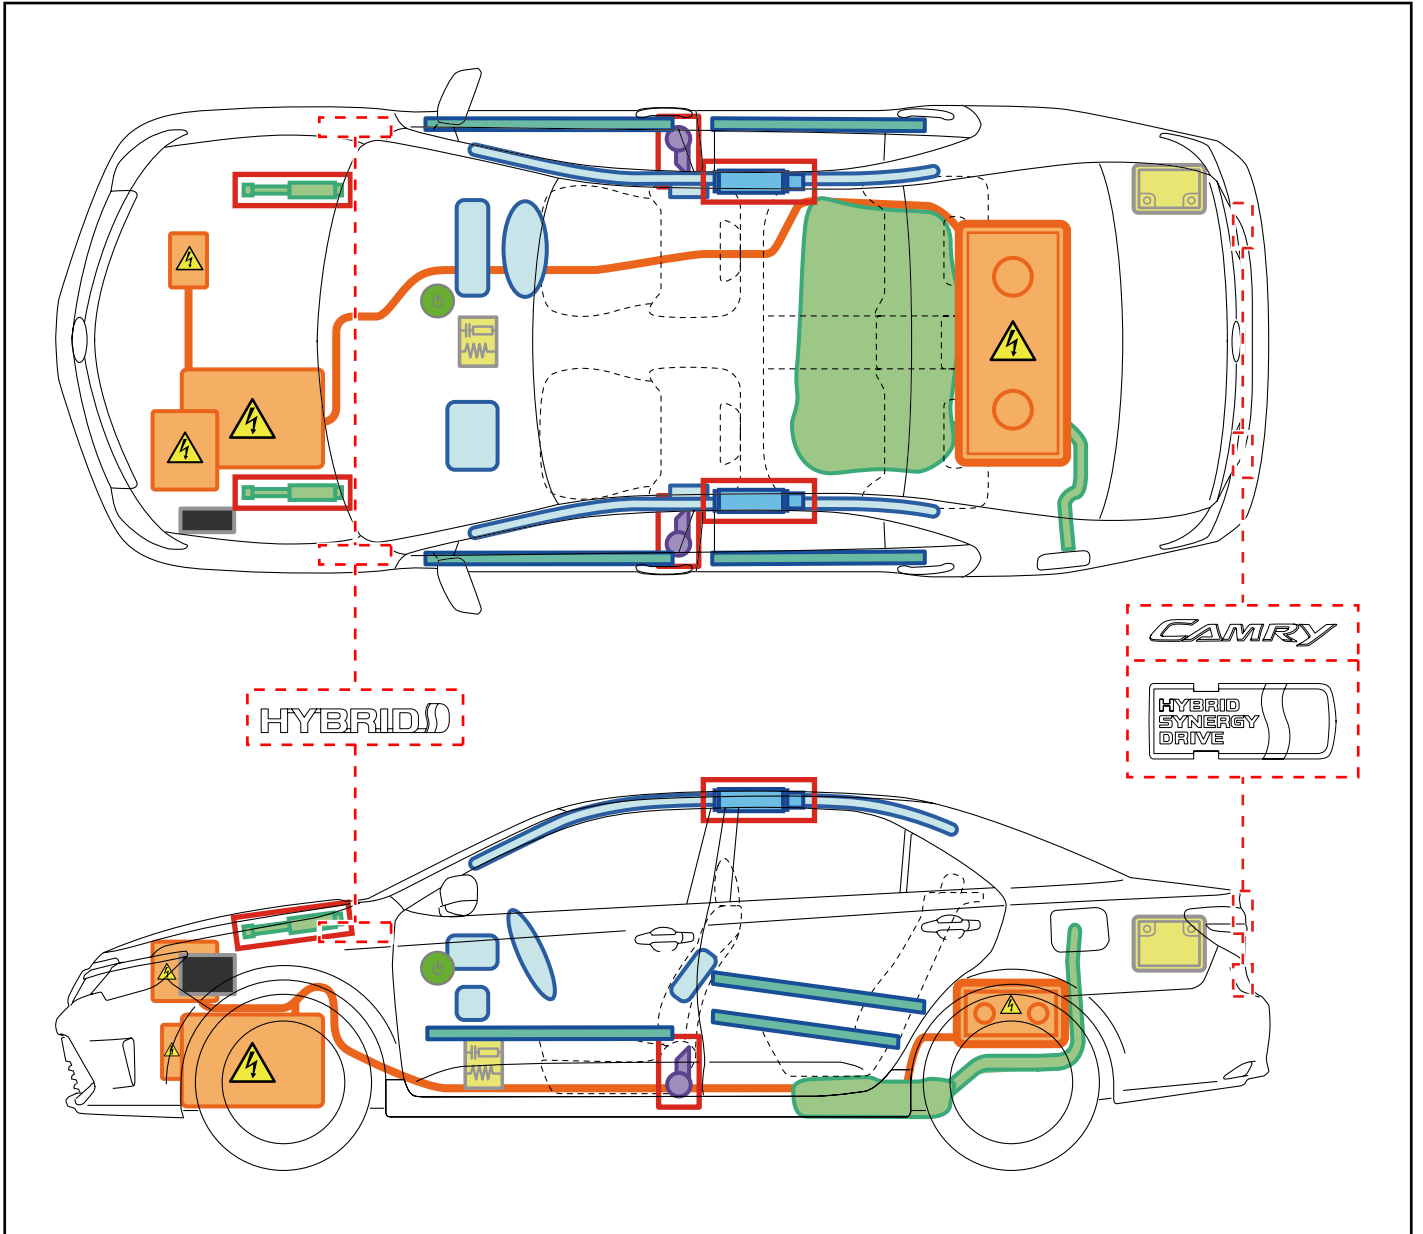

CAMRY

2014-9

	IG/ENGINE SW		Fuse Box		12V Battery
	Airbag (incl. Inflator)		Inflator		Fuel Tank
	Gas-filled Damper		Seat Belt Pretensioner (Gas Generator)		Structural Reinforcements
	Airbag Computer	-	-	-	-
-	-	-	-	-	-

Disable Vehicle

or

Access to 12V Battery

Towing Information

CAMRY HYBRID

2014-9

TOYOTA

	POWER SW		Fuse Box		12V Battery
	Airbag (incl. Inflator)		Inflator		High Voltage Battery
	High Voltage Components		Fuel Tank		Gas-filled Damper
	Seat Belt Pretensioner (Gas Generator)		Structural Reinforcements		Airbag Computer
-	-	-	-	-	-

Disable Vehicle

or

Access to 12V Battery

Towing Information