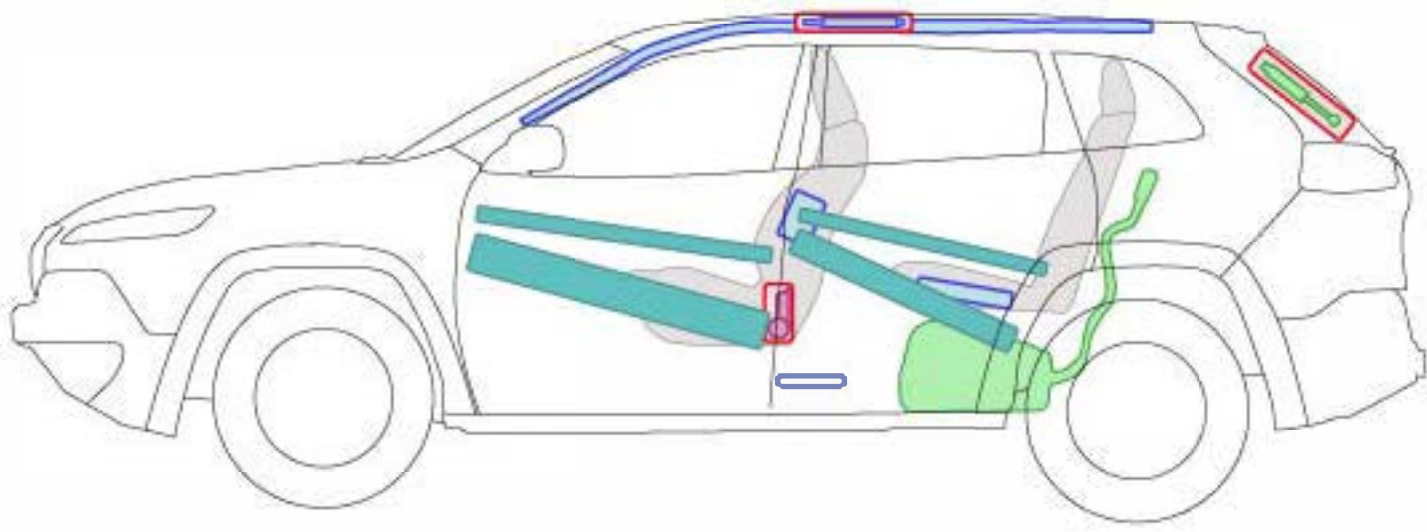

Note: The Rescue Sheet depicts a LHD vehicle (as allowed under the ISO 17840-1). All components (other than steering wheel and passenger airbag) are located in the same position in the Aust/NZ RHD model.

Legende

	Airbag		Karosserie- verstärkung		Steuergerät		Gastank
	Gas- generator		Überroll- schutz		Batterie		Sicherheits- ventil
	Gürtel- straffer		Gasdruck- dämpfer		Kraftstoff- tank		