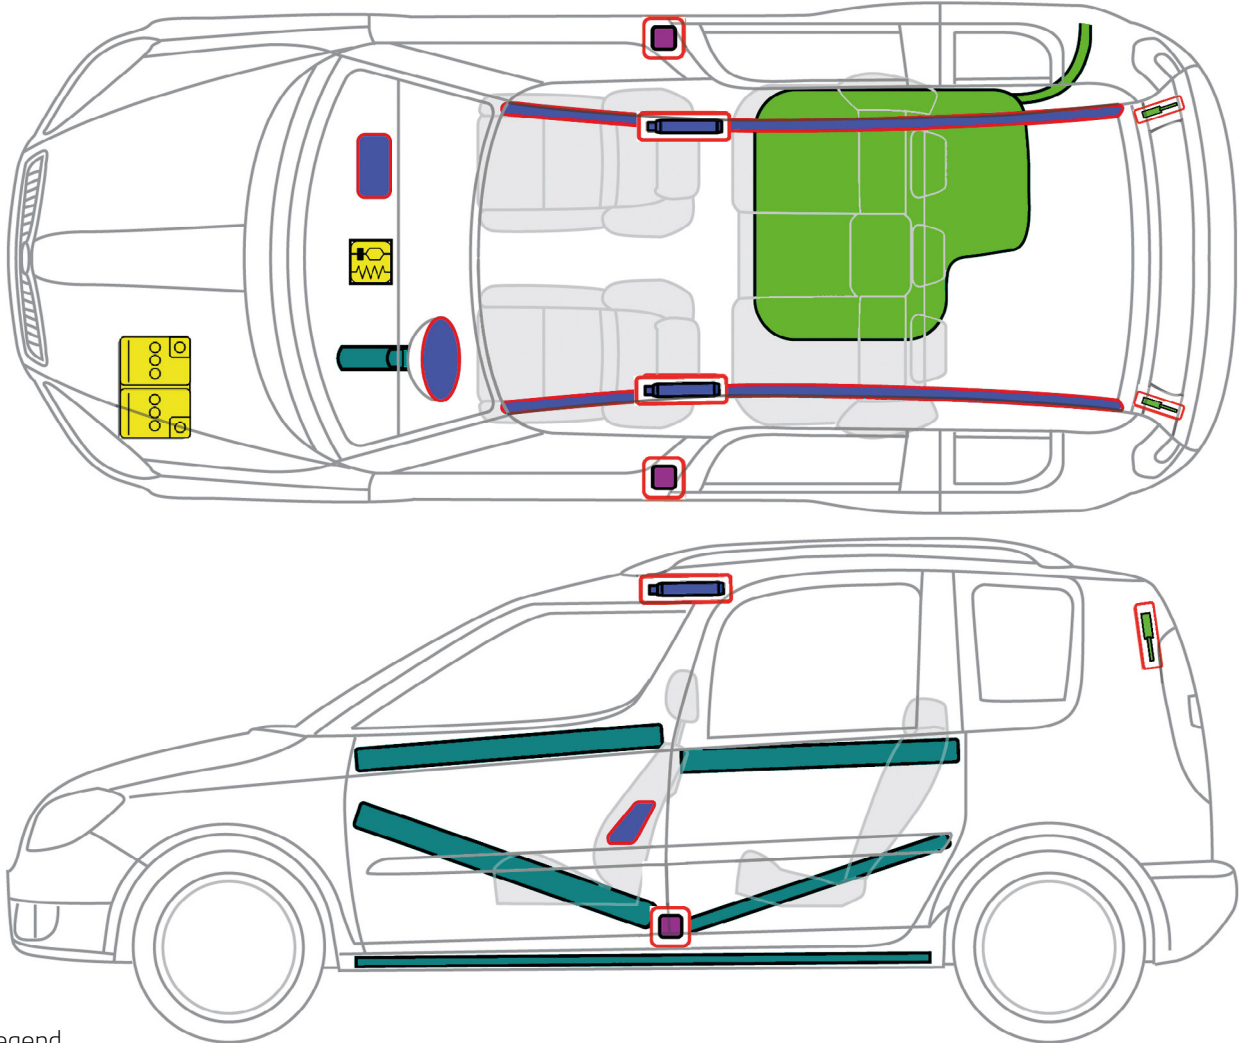

ŠKODA Roomster (2006 - 2015)

Note: The Rescue Sheet depicts a LHD vehicle (as allowed under the ISO 17840-1). All components (other than steering wheel and passenger airbag) are located in the same position in the Aust/NZ RHD model.

Legend

	Airbag		High strength zone		SRS control unit
	Battery low voltage		Stored gas inflator		Gas strut / Preloaded spring
	Fuel tank		Seat belt pretensioner		
			ID No.	Version No.	Version date
			TMB-5J	01	02/2016
					Page
					15