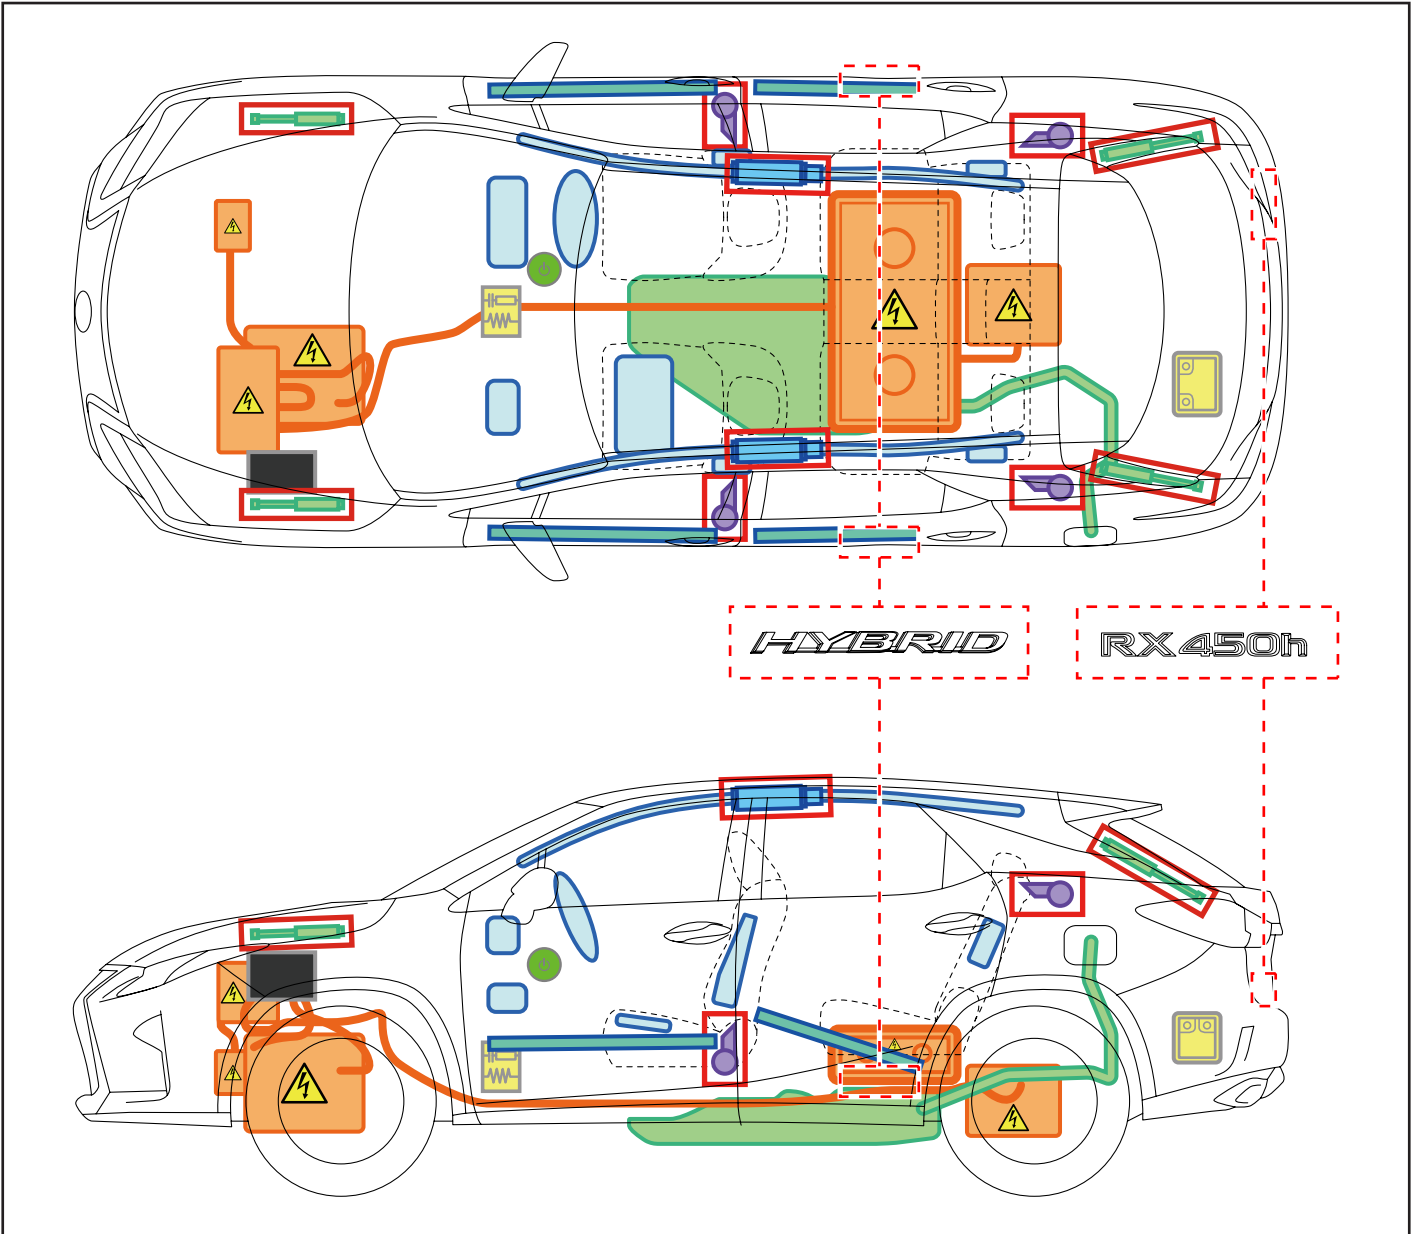

RX450h

RHD

2015-10

	IG/POWER SW		Fuse Box		12V Battery
	Airbag (incl. Inflator)		Inflator		High Voltage Battery
	High Voltage Components		Fuel Tank		Gas-filled Damper
	Seat Belt Pretensioner (Gas Generator)		Structural Reinforcements		Airbag Computer
-	-	-	-	-	-

Disable Vehicle

or

Access to 12V Battery

Towing Information