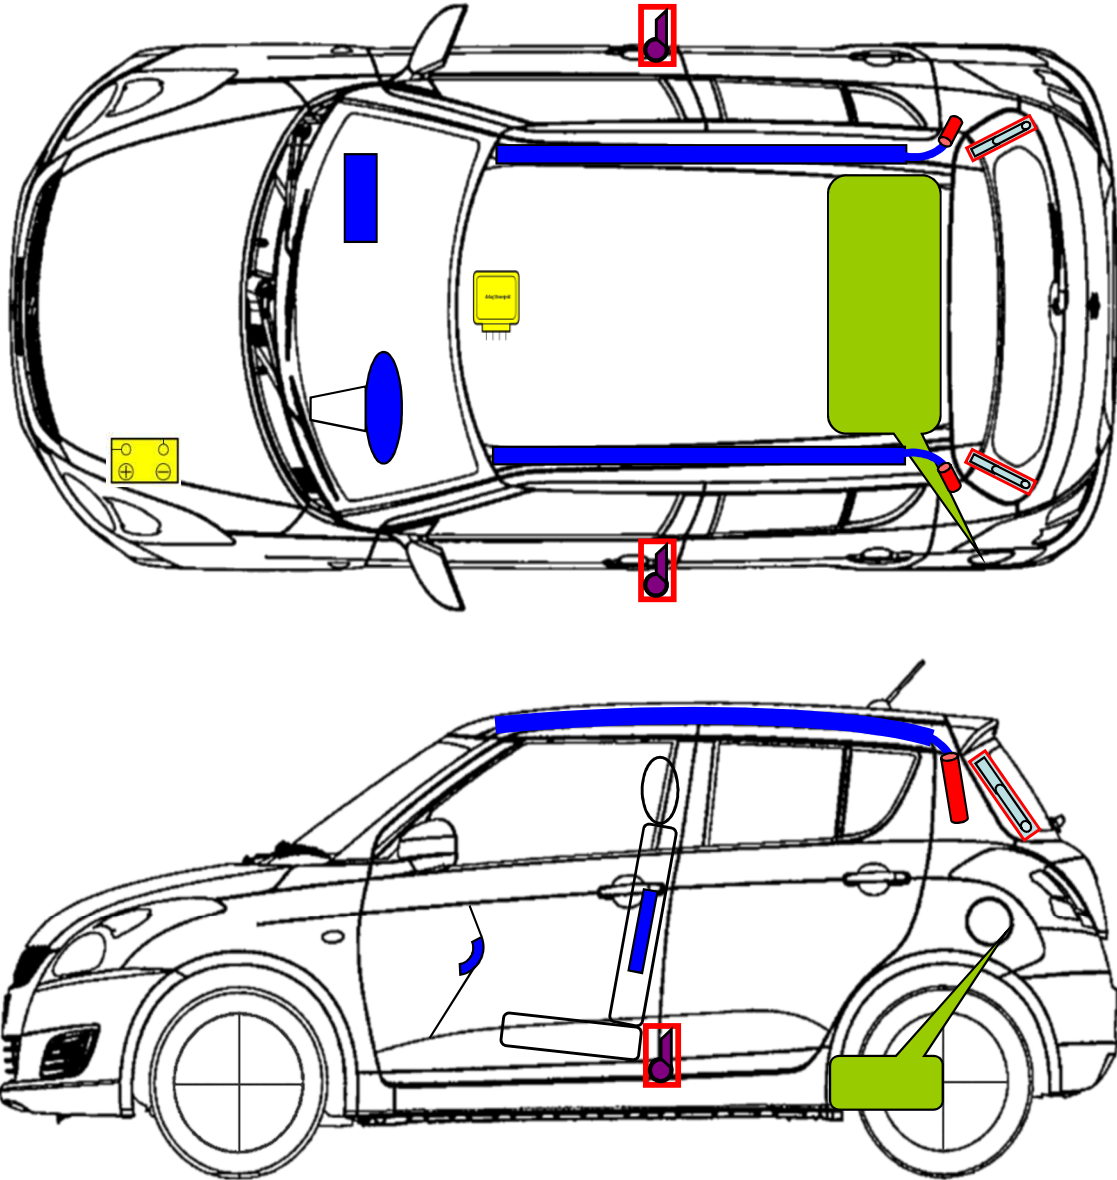

Suzuki Swift
Typ: FZ
Year: 2010-2017
5 door

Note: The Rescue Sheet depicts a LHD vehicle (as allowed under the ISO 17840-1). All components (other than steering wheel and passenger airbag) are located in the same position in the Aust/NZ RHD model.