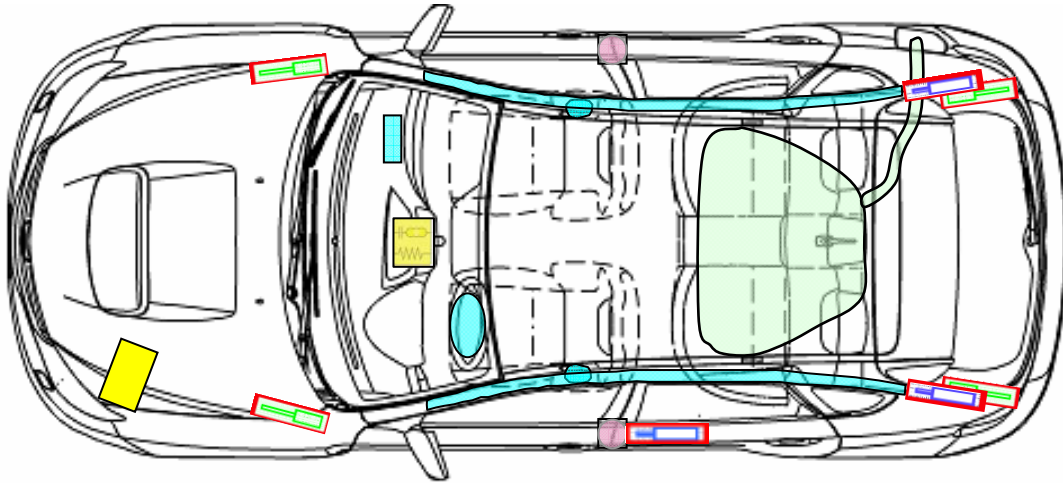

Airbag		High strength zone		SRS control unit	
Stored gas inflator				Battery low voltage	
Seat belt pretensioner		Gas strut		Fuel tank	

WARNING

Wait 30 seconds after disconnecting the battery.