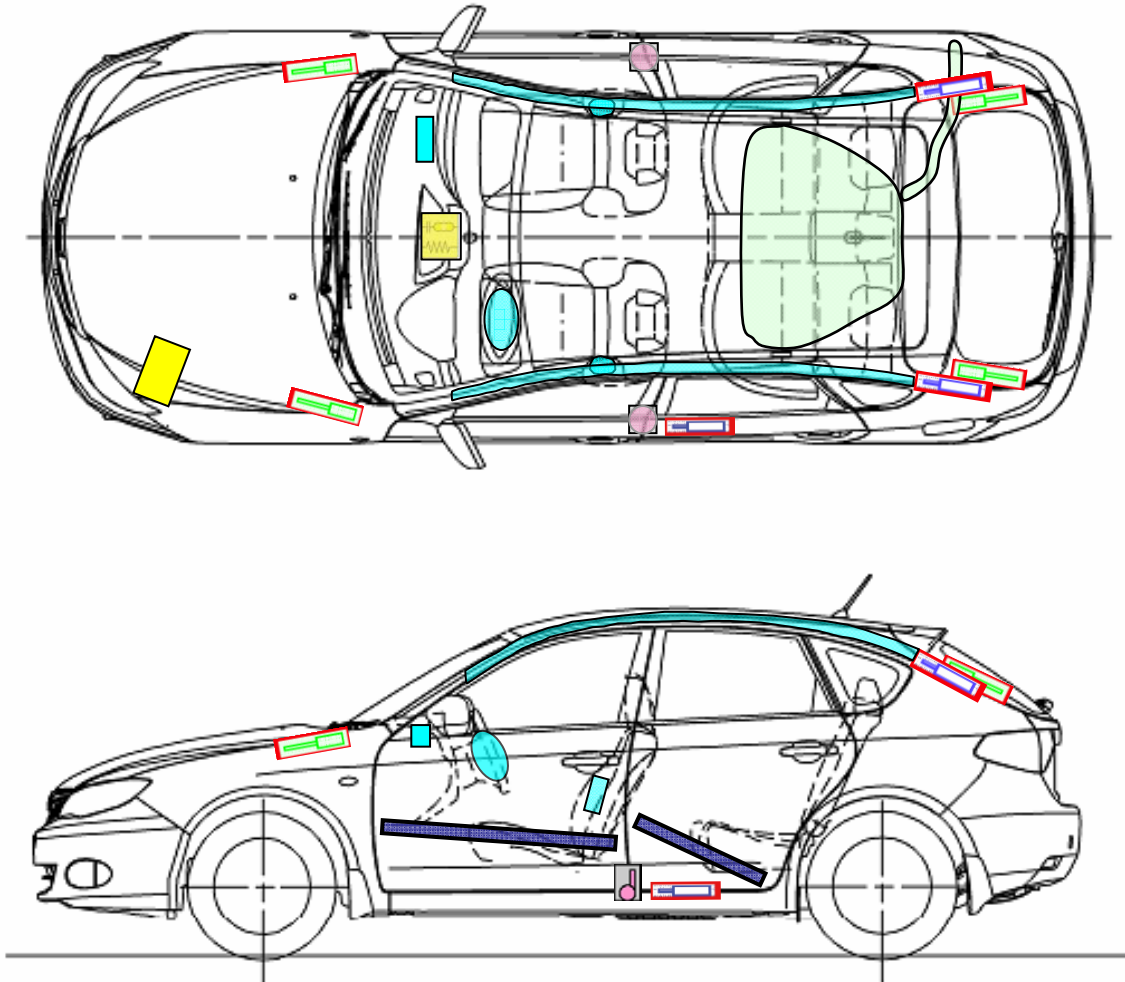

# Rescue sheet

SUBARU: Impreza  
 Type: GH  
 Body version: from 2008 MY

Note: The Rescue Sheet depicts a LHD vehicle (as allowed under the ISO 17840-1). All components (other than steering wheel and passenger airbag) are located in the same position in the Aust/NZ RHD model.