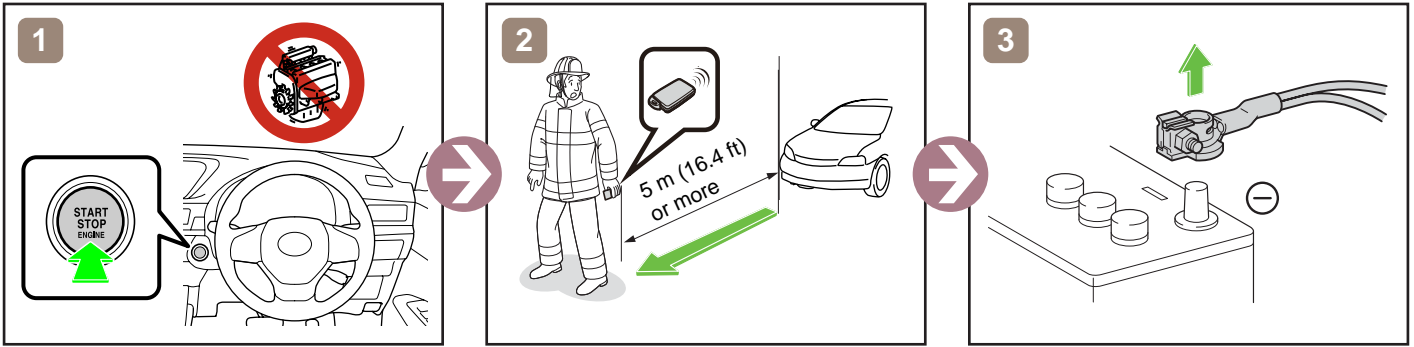

	IG/POWER SW		Fuse Box		12V Battery
	Airbag (incl. Inflator)		Inflator		Fuel Tank
	Gas-filled Damper		Seat Belt Pretensioner (Gas Generator)		Structural Reinforcements
	Airbag Computer	-	-	-	-
-	-	-	-	-	-

Disable Vehicle

or

Access to 12V Battery

Towing Information

ES250

RHD

2018-6

	IG/POWER SW		Fuse Box		12V Battery
	Airbag (incl. Inflator)		Inflator		Fuel Tank
	Gas-filled Damper		Seat Belt Pretensioner (Gas Generator)		Structural Reinforcements
	Airbag Computer	-	-	-	-
-	-	-	-	-	-