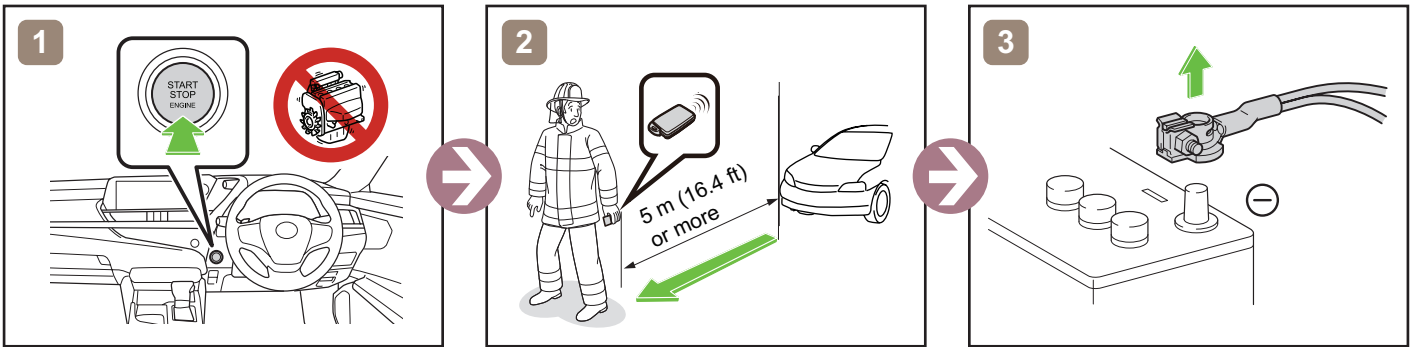

Disable Vehicle

or