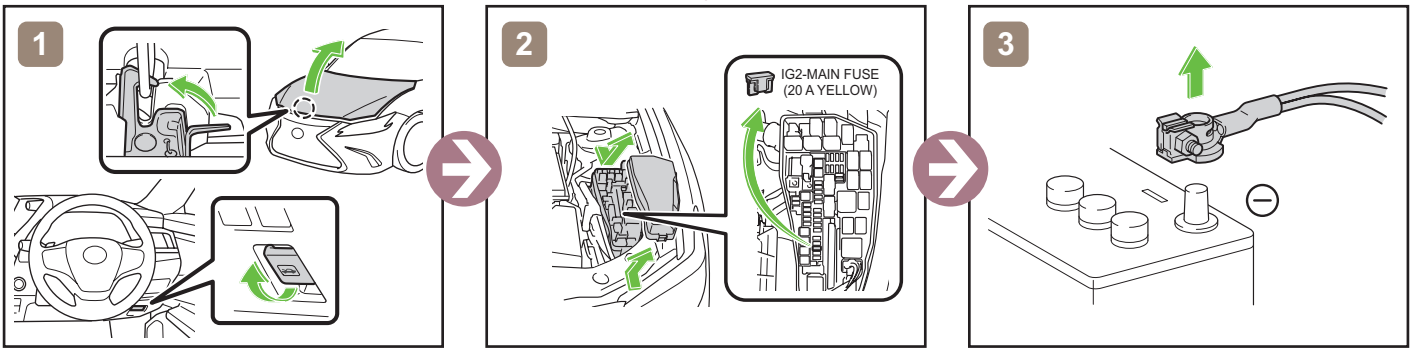

Disable Vehicle

or

Access to 12V Battery

Towing Information

More details, please refer to "Emergency Response Guide".