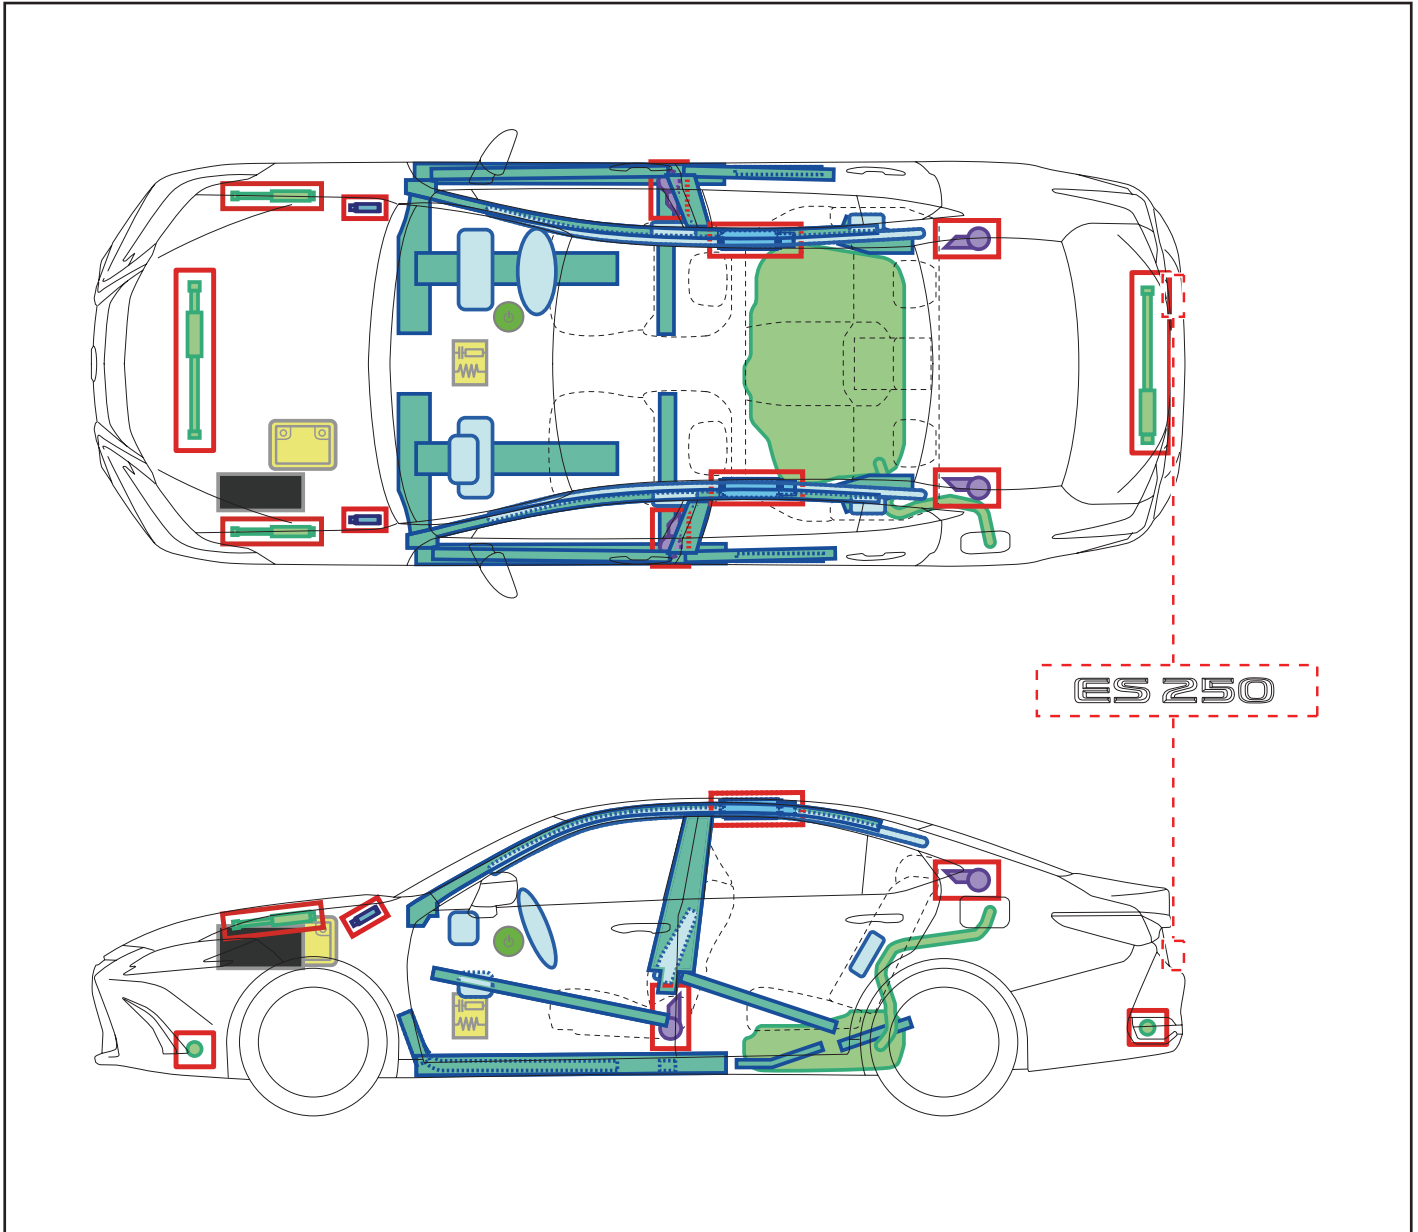

	IG/POWER SW		Fuse Box		12V Battery
	Airbag (incl. Inflator)		Inflator		Fuel Tank
	Gas-filled Damper		Seat Belt Pretensioner (Gas Generator)		Structural Reinforcements
	Airbag Computer	-	-	-	-
-	-	-	-	-	-

Disable Vehicle

or

Access to 12V Battery

Towing Information

ES250

RHD

2018-6

	IG/POWER SW		Fuse Box		12V Battery
	Airbag (incl. Inflator)		Inflator		Fuel Tank
	Gas-filled Damper		Seat Belt Pretensioner (Gas Generator)		Structural Reinforcements
	Airbag Computer	-	-	-	-
-	-	-	-	-	-