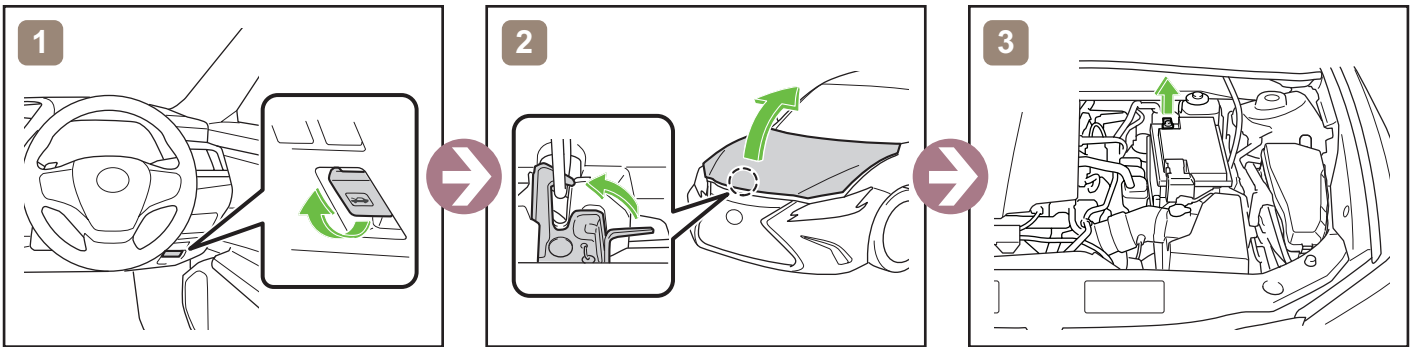

Access to 12V Battery

Towing Information