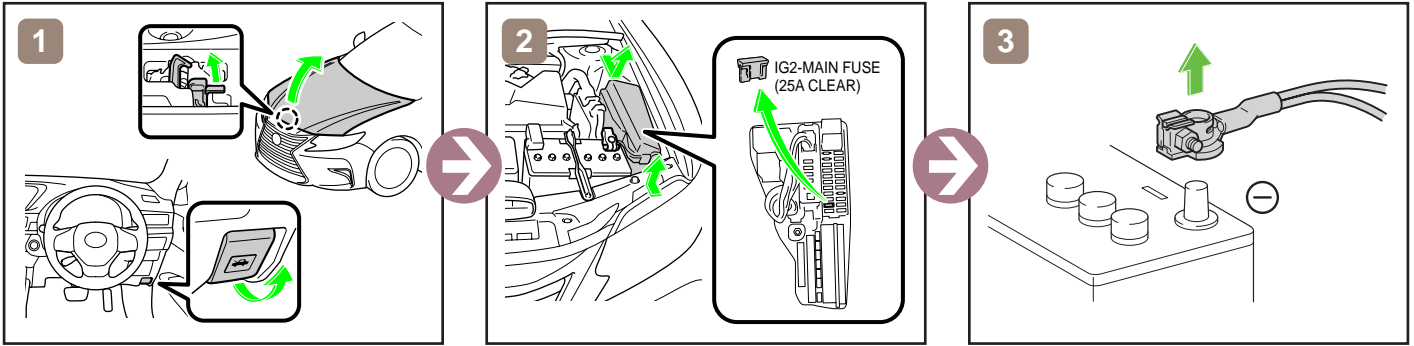

	IG/POWER SW		Fuse Box		12V Battery
	Airbag (incl. Inflator)		Inflator		Fuel Tank
	Gas-filled Damper		Seat Belt Pretensioner (Gas Generator)		Structural Reinforcements
	Airbag Computer	-	-	-	-
-	-	-	-	-	-

Disable Vehicle

or

Access to 12V Battery

Towing Information

ES250

RHD

2018-6

	IG/POWER SW		Fuse Box		12V Battery
	Airbag (incl. Inflator)		Inflator		Fuel Tank
	Gas-filled Damper		Seat Belt Pretensioner (Gas Generator)		Structural Reinforcements
	Airbag Computer	-	-	-	-
-	-	-	-	-	-