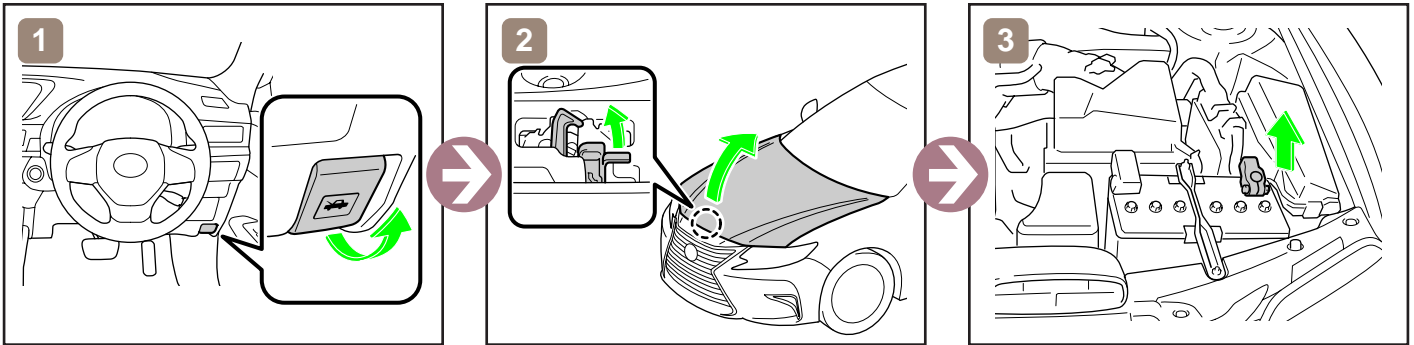

	IG/POWER SW		Fuse Box		12V Battery
	Airbag (incl. Inflator)		Inflator		Fuel Tank
	Gas-filled Damper		Seat Belt Pretensioner (Gas Generator)		Structural Reinforcements
	Airbag Computer	-	-	-	-
-	-	-	-	-	-

Disable Vehicle

or

Access to 12V Battery

Towing Information

ES250

RHD

2018-6

	IG/POWER SW		Fuse Box		12V Battery
	Airbag (incl. Inflator)		Inflator		Fuel Tank
	Gas-filled Damper		Seat Belt Pretensioner (Gas Generator)		Structural Reinforcements
	Airbag Computer	-	-	-	-
-	-	-	-	-	-