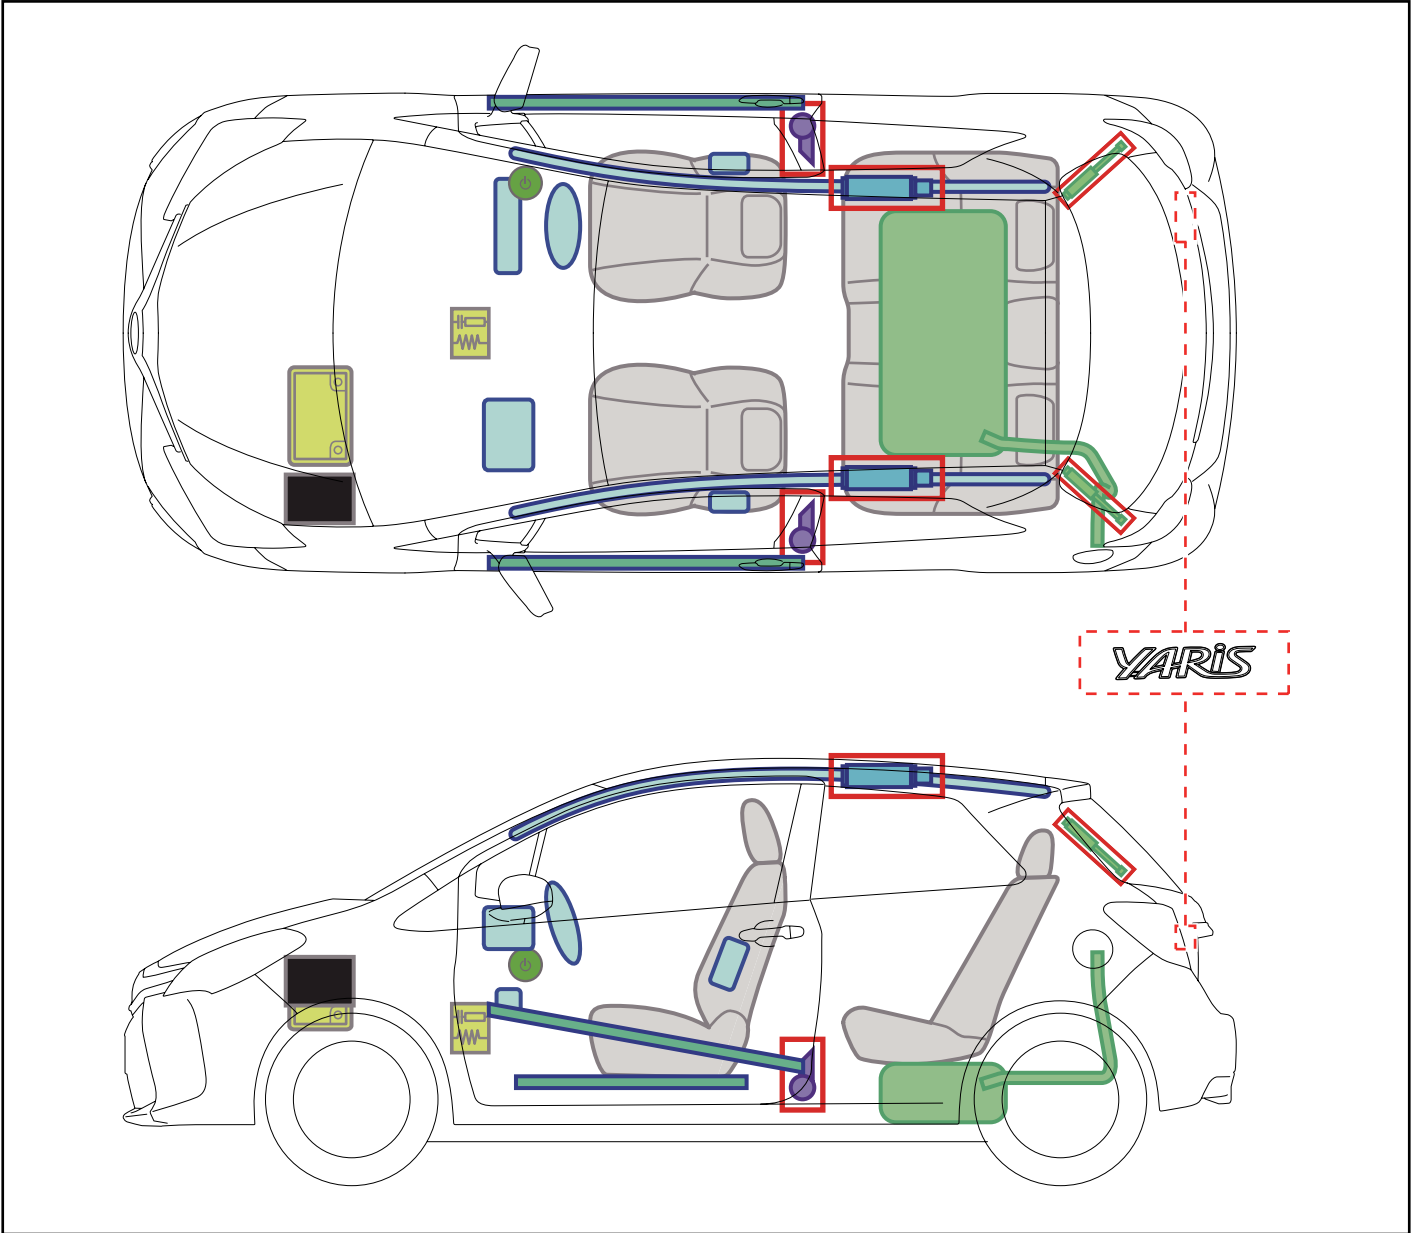

# YARIS

3 DOOR

2014-7

	<b>IG/ENGINE SW</b>		<b>Fuse Box</b>		<b>12V Battery</b>
	<b>Airbag (incl. Inflator)</b>		<b>Inflator</b>		<b>Fuel Tank</b>
	<b>Gas-filled Damper</b>		<b>Seat Belt Pretensioner (Gas Generator)</b>		<b>Structural Reinforcements</b>
	<b>Airbag Computer</b>	—	—	—	—
—	—	—	—	—	—

### Access to 12V Battery