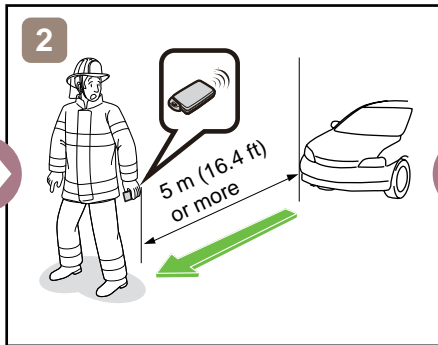

Disable Vehicle