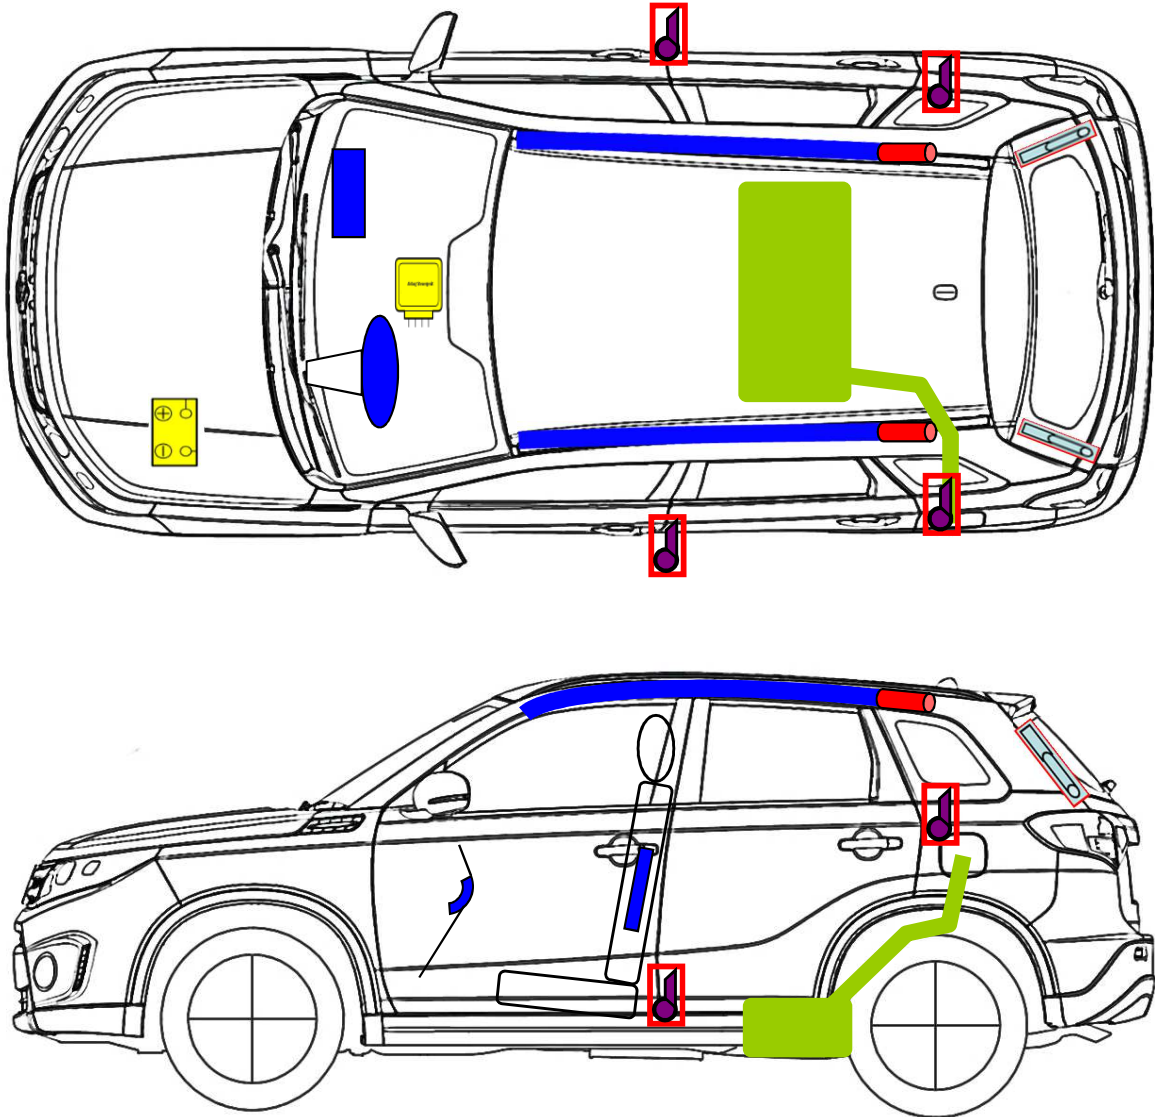

**Suzuki Vitara**  
**Typ: LY**  
**Year: 2015-**  
**5 door**

Note: The Rescue Sheet depicts a LHD vehicle (as allowed under the ISO 17840-1). All components (other than steering wheel and passenger airbag) are located in the same position in the Aust/NZ RHD model.