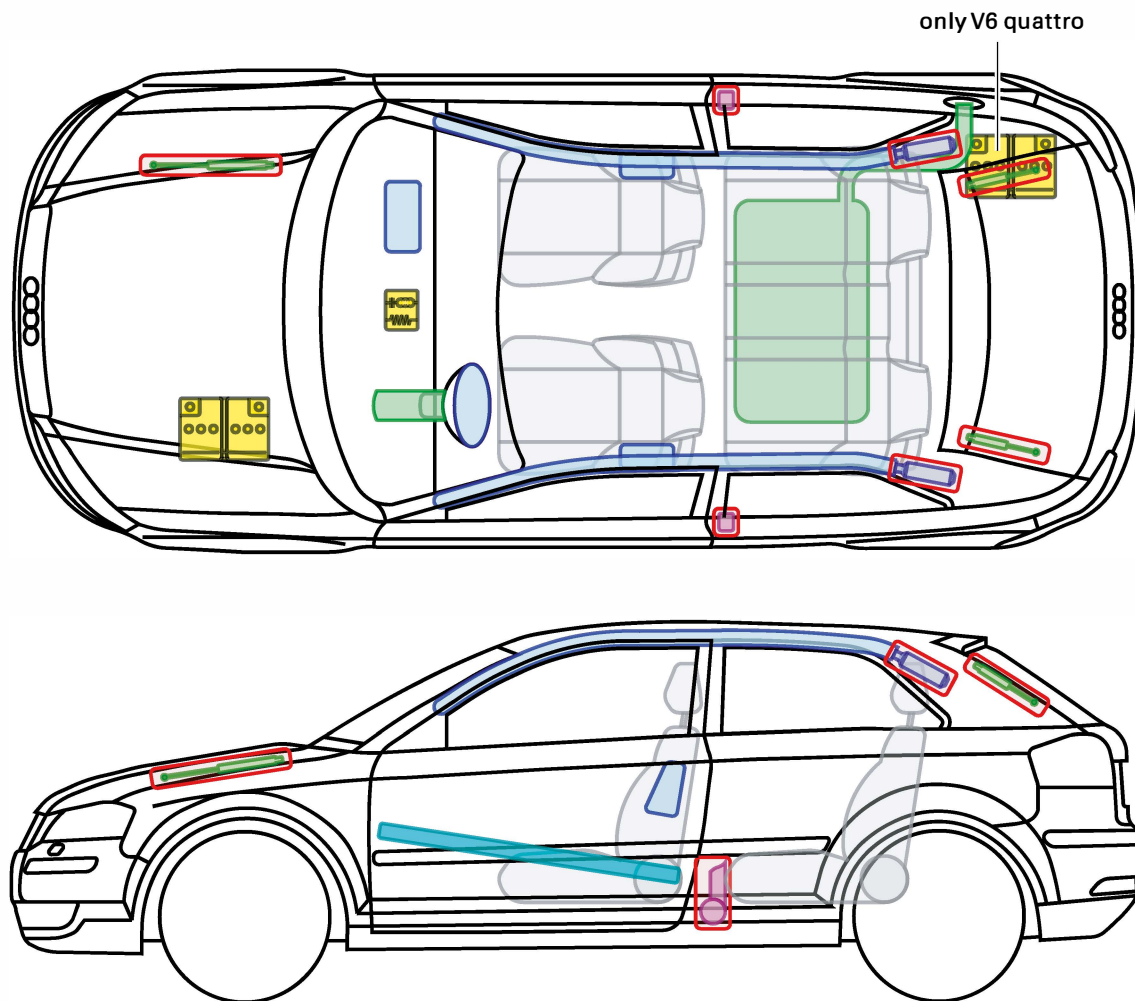

Legend

	Airbag		Reinforcement		Control module
	Gas generator		Rollover protection		Battery
	Pre-tensioner		Gas-pressure damper		Fuel tank

This document is a subject to the copyright of AUDI AG, Ingolstadt. Any duplication, distribution, storage, communication, broadcast and reproduction or transmission of the contents without written approval from AUDI AG is prohibited.