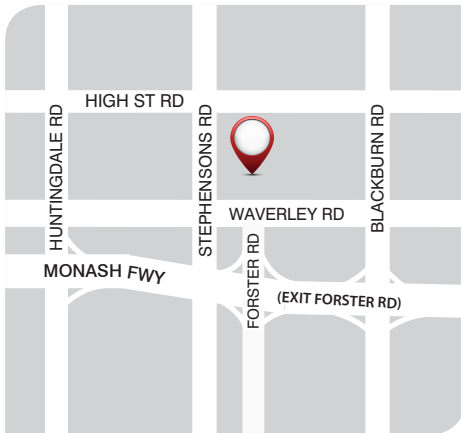

Syndal South Primary School

*Your uniform is now available
at PSW Mount Waverley*

PSW Mount Waverley
288-290 Stephenson's Rd, Mount Waverley VIC 3149
Phone: (03) 9768 0335

REGULAR TRADING HOURS**

Tues to Fri: 9:00am - 5:00pm