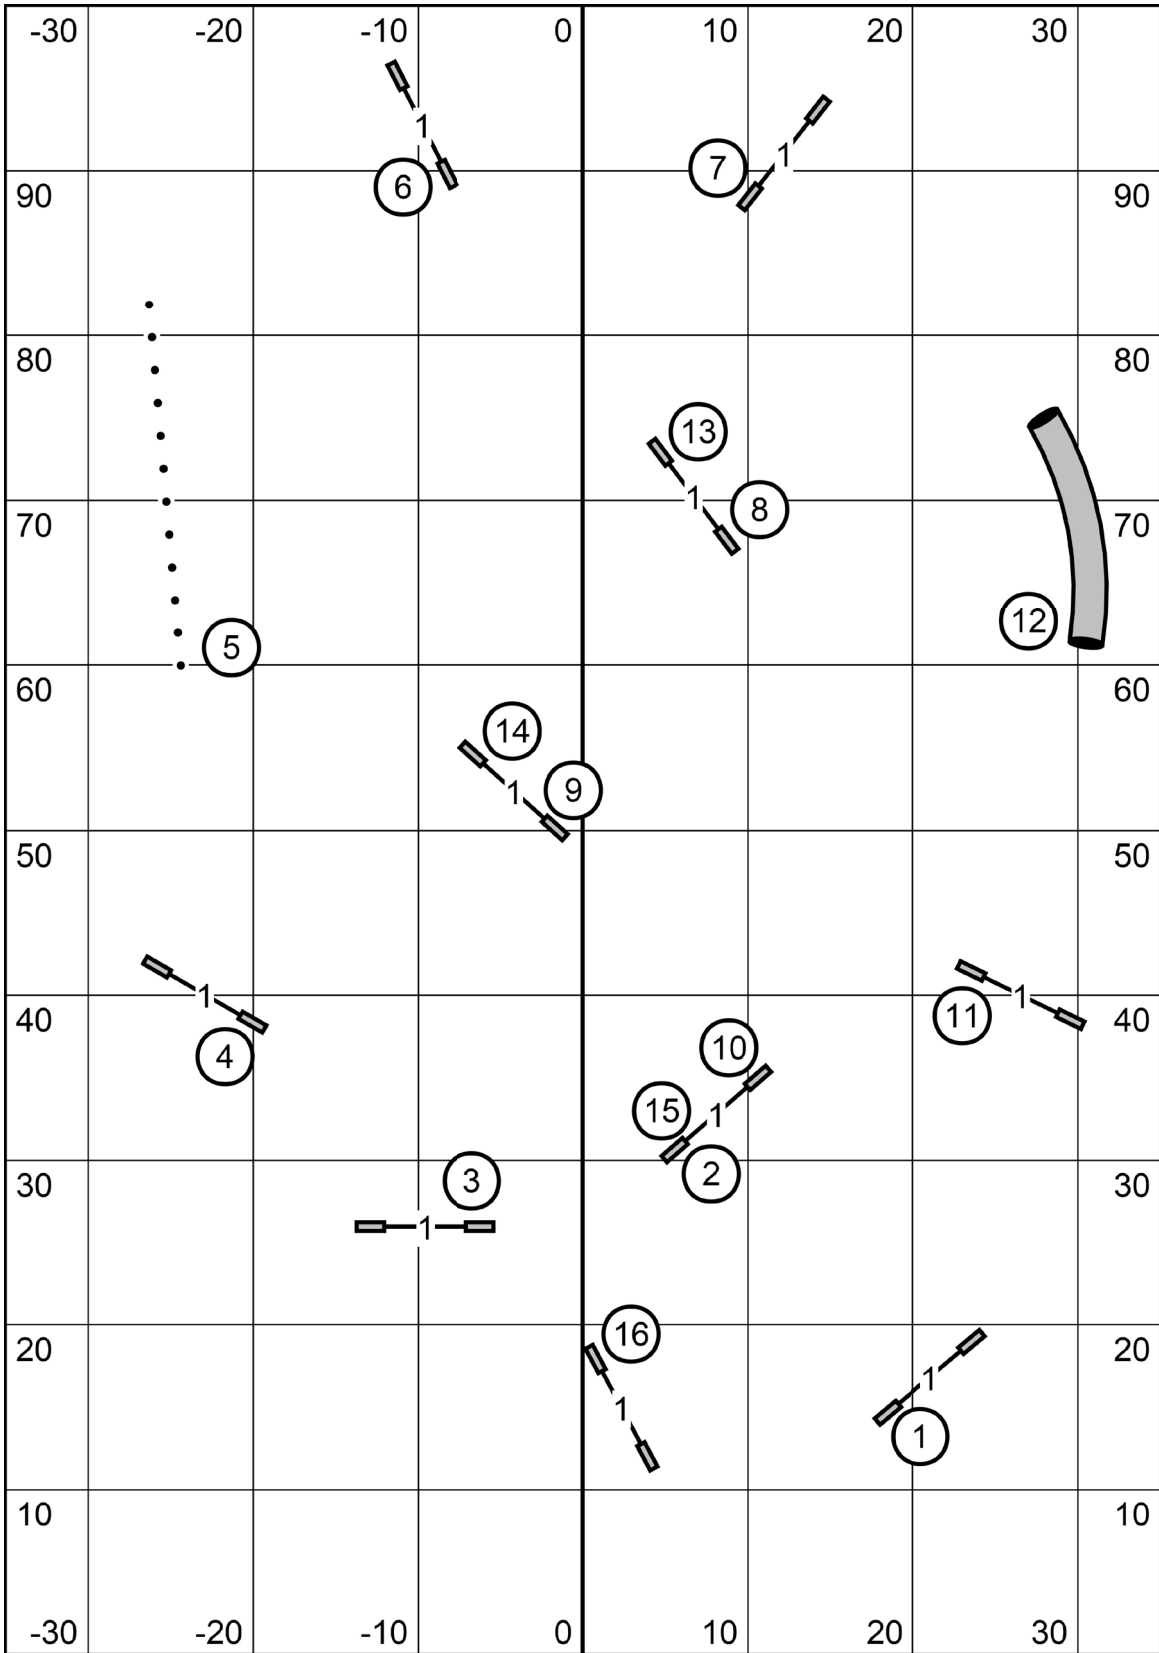

Max distance 220 yards

AKC Agility League
 Fall Season
 EPS2502
 Round 2 (Jumping)
 Designed by Ashley Deacon

CourseDesigner.com (CD v4.34)

RMS2502 Regular Senior Yards = 145

CourseDesigner.com (CD v4.34)

LMS2502 Limited Senior Yards=158

CourseDesigner.com (CD v4.34)

RSS2502 Regular Sophomore Yards = 130

CourseDesigner.com (CD v4.34)

LSS2502 Limited Sophomore
Yards=135

CourseDesigner.com (CD v4.34)

RFS2502 Regular Freshmen Yards = 116

CourseDesigner.com (CD v4.34)

RES2502 Regular Elementary Yards = 80

CourseDesigner.com (CD v4.34)

**LES2502 Limited Elementary
Yards=107**

CourseDesigner.com (CD v4.34)