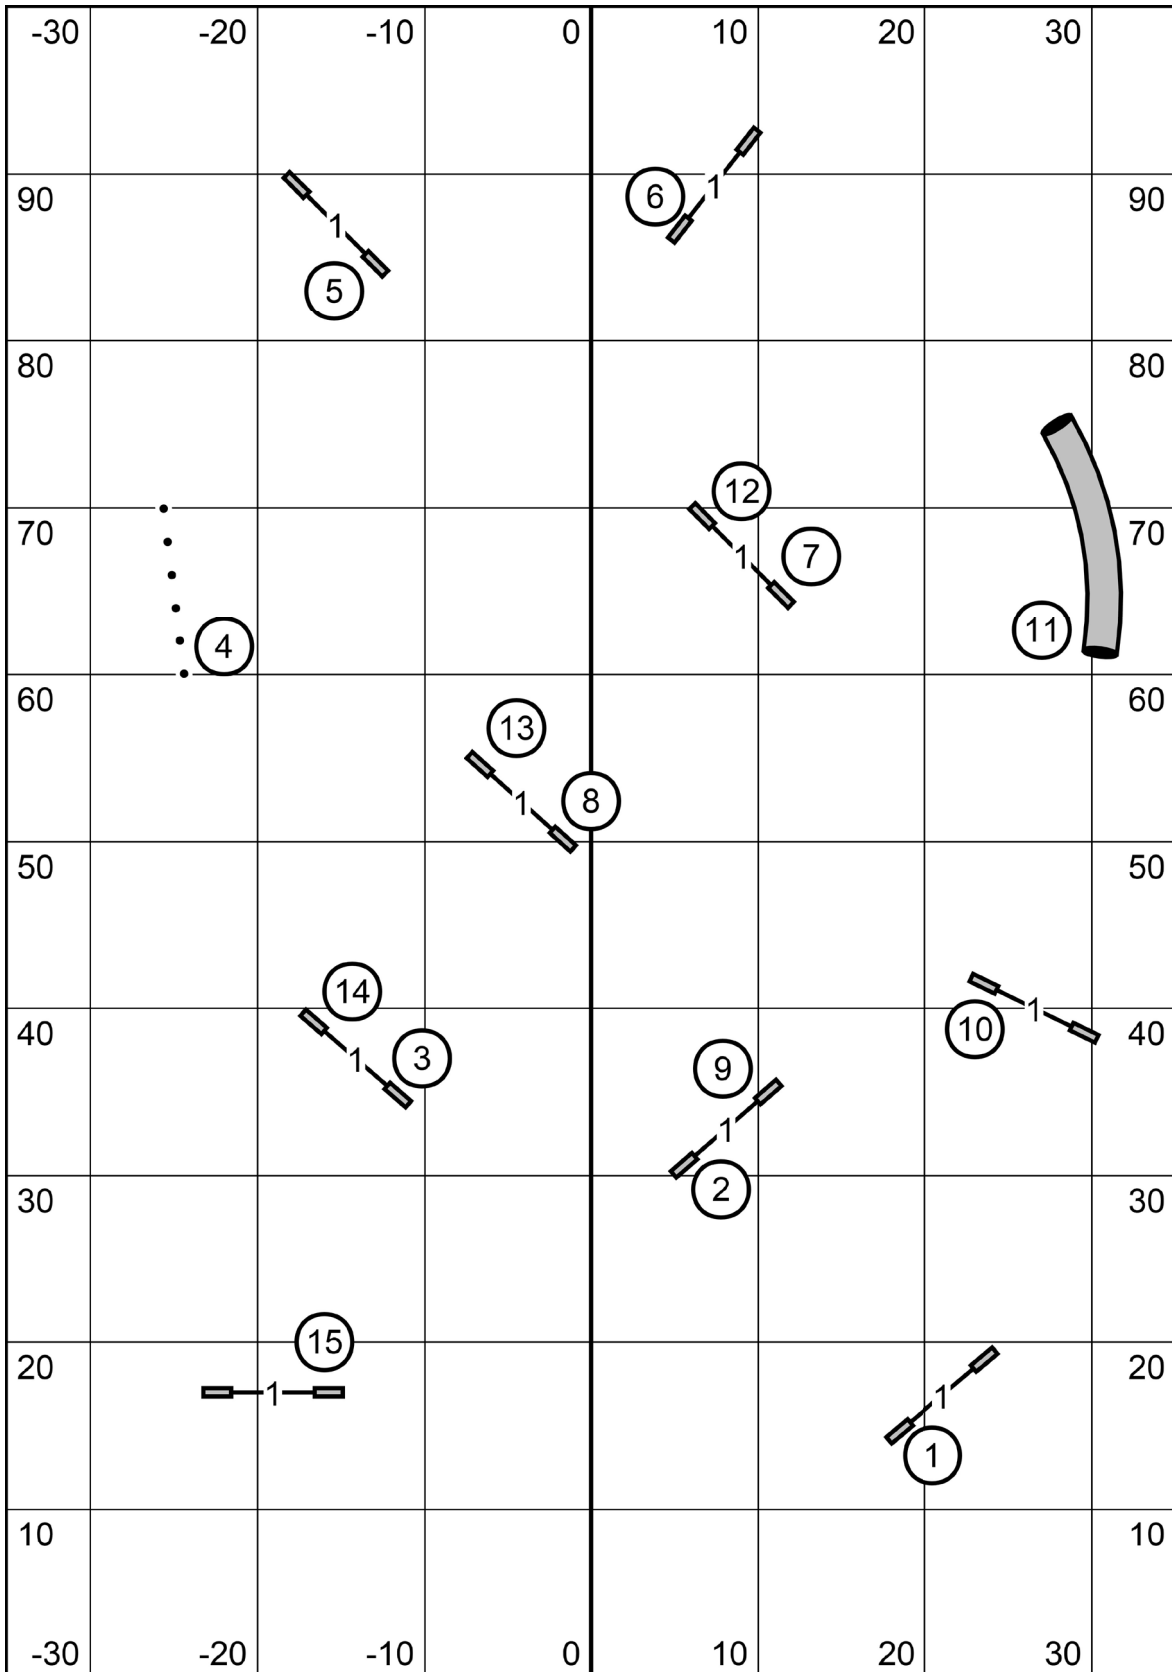

Max distance 220 yards

AKC Agility League
 Fall Season
 EPS2502
 Round 2 (Jumping)
 Designed by Ashley Deacon

CourseDesigner.com (CD v4.34)

RMS2502 Regular Senior Yards = 145

CourseDesigner.com (CD v4.34)

LMS2502 Limited Senior Yards=158

CourseDesigner.com (CD v4.34)

RSS2502 Regular Sophomore Yards = 130

CourseDesigner.com (CD v4.34)

LSS2502 Limited Sophomore
Yards=135

CourseDesigner.com (CD v4.34)

RFS2502 Regular Freshmen Yards = 116

CourseDesigner.com (CD v4.34)

RES2502 Regular Elementary Yards = 80

CourseDesigner.com (CD v4.34)

**LES2502 Limited Elementary
Yards=107**

CourseDesigner.com (CD v4.34)