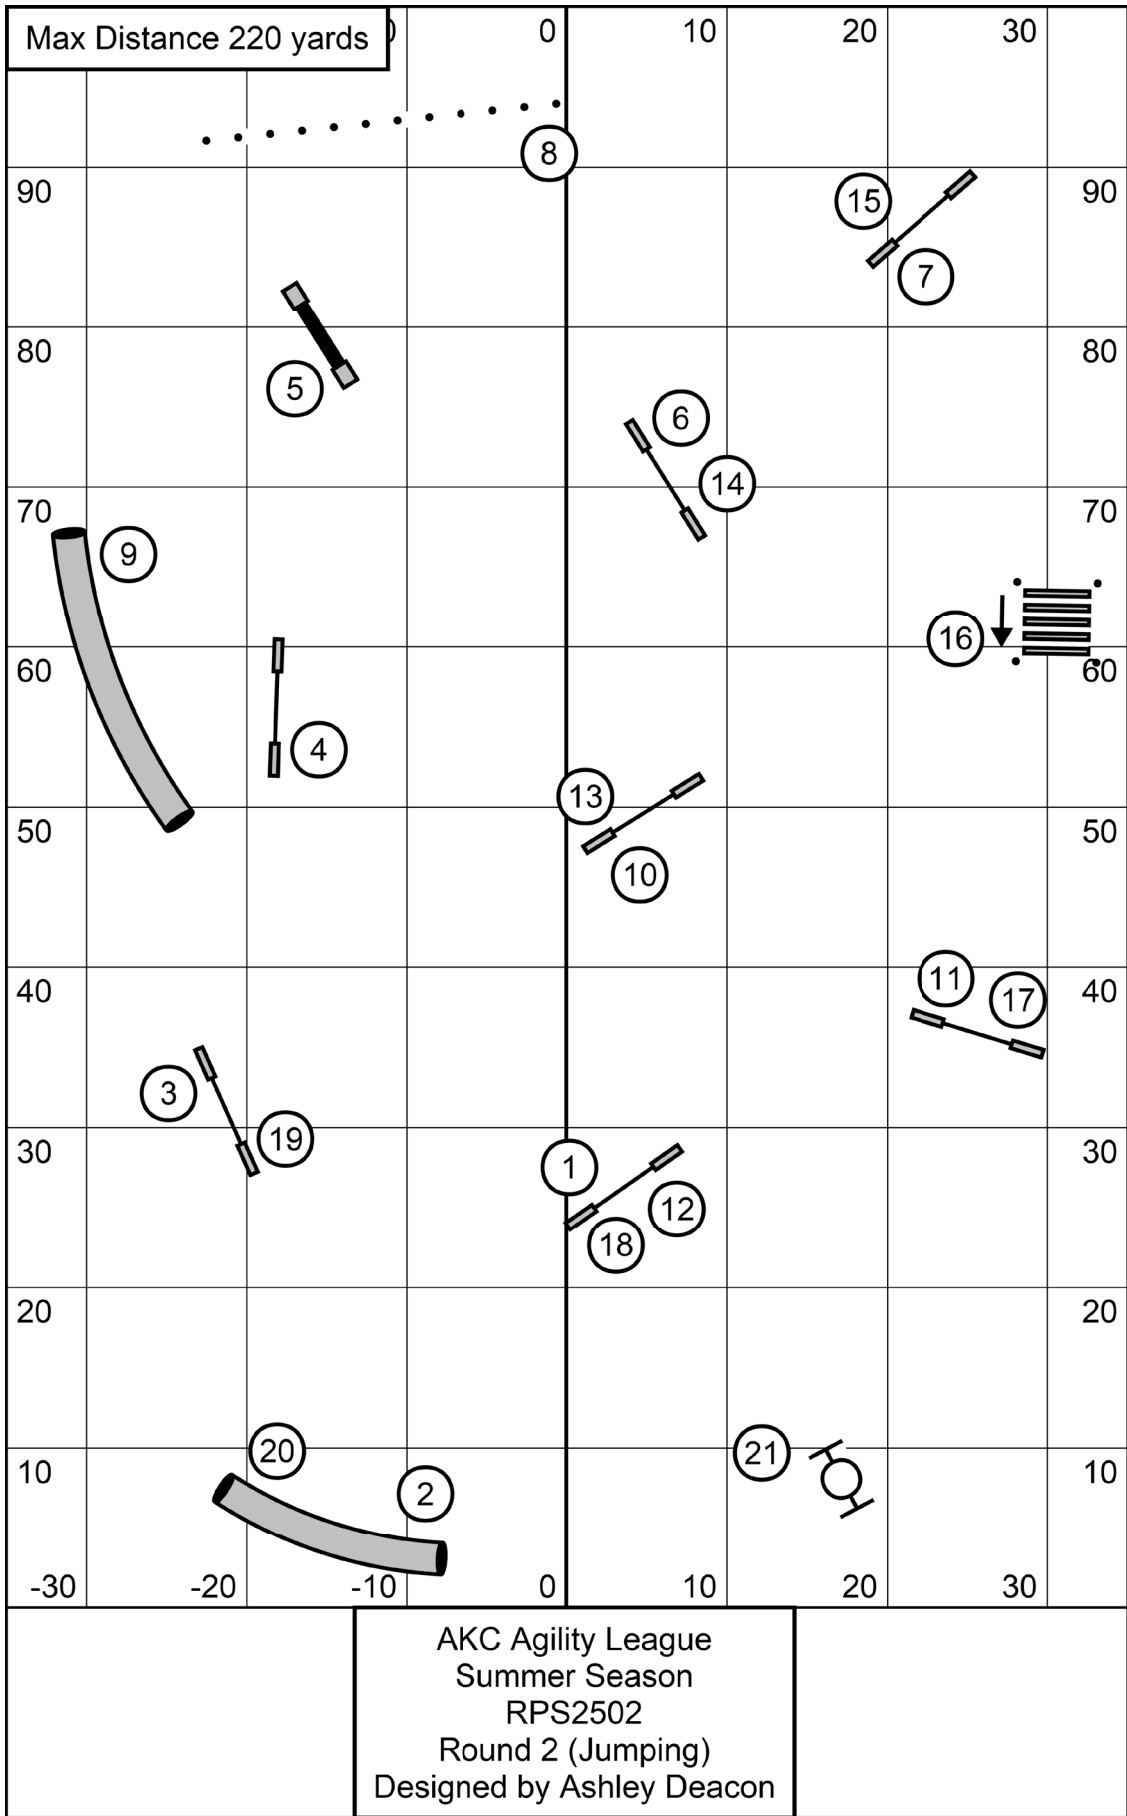

Max distance 220 yards

AKC Agility League
 Fall Season
 EPS2502
 Round 2 (Jumping)
 Designed by Ashley Deacon

CourseDesigner.com (CD v4.34)

RMS2502 Regular Senior Yards = 145

CourseDesigner.com (CD v4.34)

LMS2502 Limited Senior Yards=158

CourseDesigner.com (CD v4.34)

RSS2502 Regular Sophomore Yards = 130

CourseDesigner.com (CD v4.34)

LSS2502 Limited Sophomore
Yards=135

CourseDesigner.com (CD v4.34)

RFS2502 Regular Freshmen Yards = 116

CourseDesigner.com (CD v4.34)

RES2502 Regular Elementary Yards = 80

CourseDesigner.com (CD v4.34)

**LES2502 Limited Elementary
Yards=107**

CourseDesigner.com (CD v4.34)