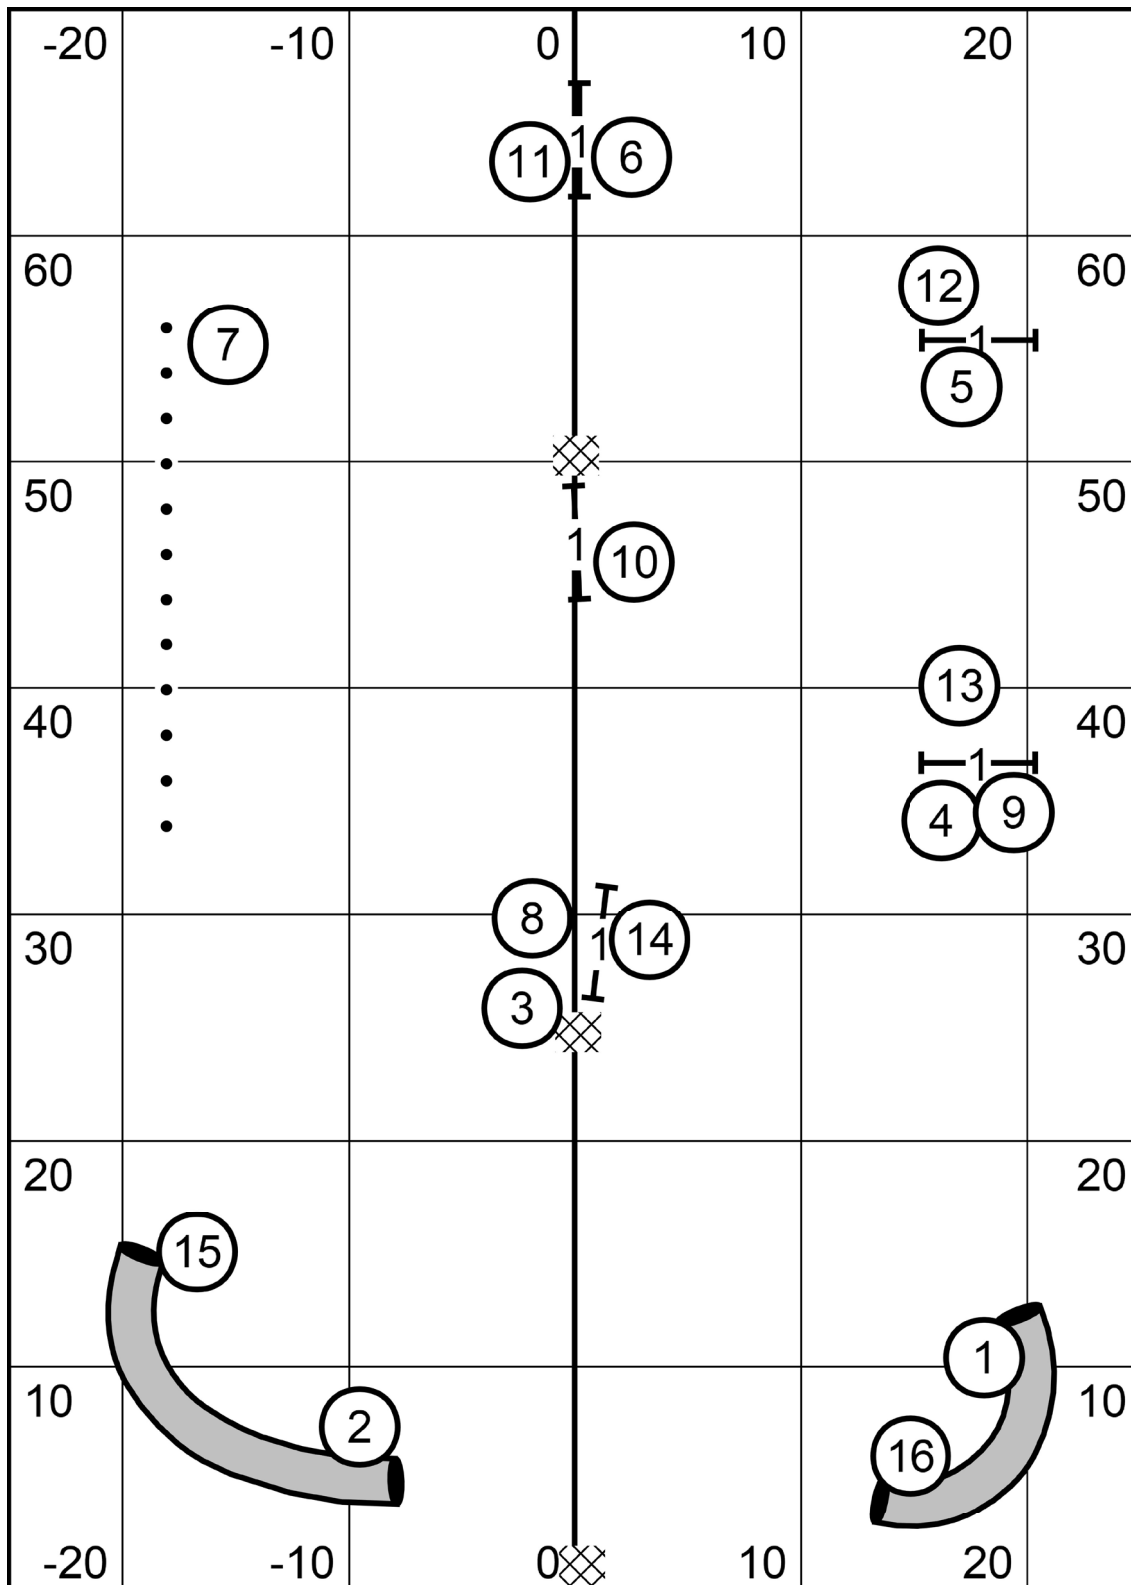

Max distance 220 yards

AKC Agility League
 Fall Season
 EPS2502
 Round 2 (Jumping)
 Designed by Ashley Deacon

CourseDesigner.com (CD v4.34)

RMS2502 Regular Senior Yards = 145

CourseDesigner.com (CD v4.34)

LMS2502 Limited Senior Yards=158

CourseDesigner.com (CD v4.34)

RSS2502 Regular Sophomore Yards = 130

CourseDesigner.com (CD v4.34)

LSS2502 Limited Sophomore
Yards=135

CourseDesigner.com (CD v4.34)

RFS2502 Regular Freshmen Yards = 116

CourseDesigner.com (CD v4.34)

RES2502 Regular Elementary Yards = 80

CourseDesigner.com (CD v4.34)

**LES2502 Limited Elementary
Yards=107**

CourseDesigner.com (CD v4.34)