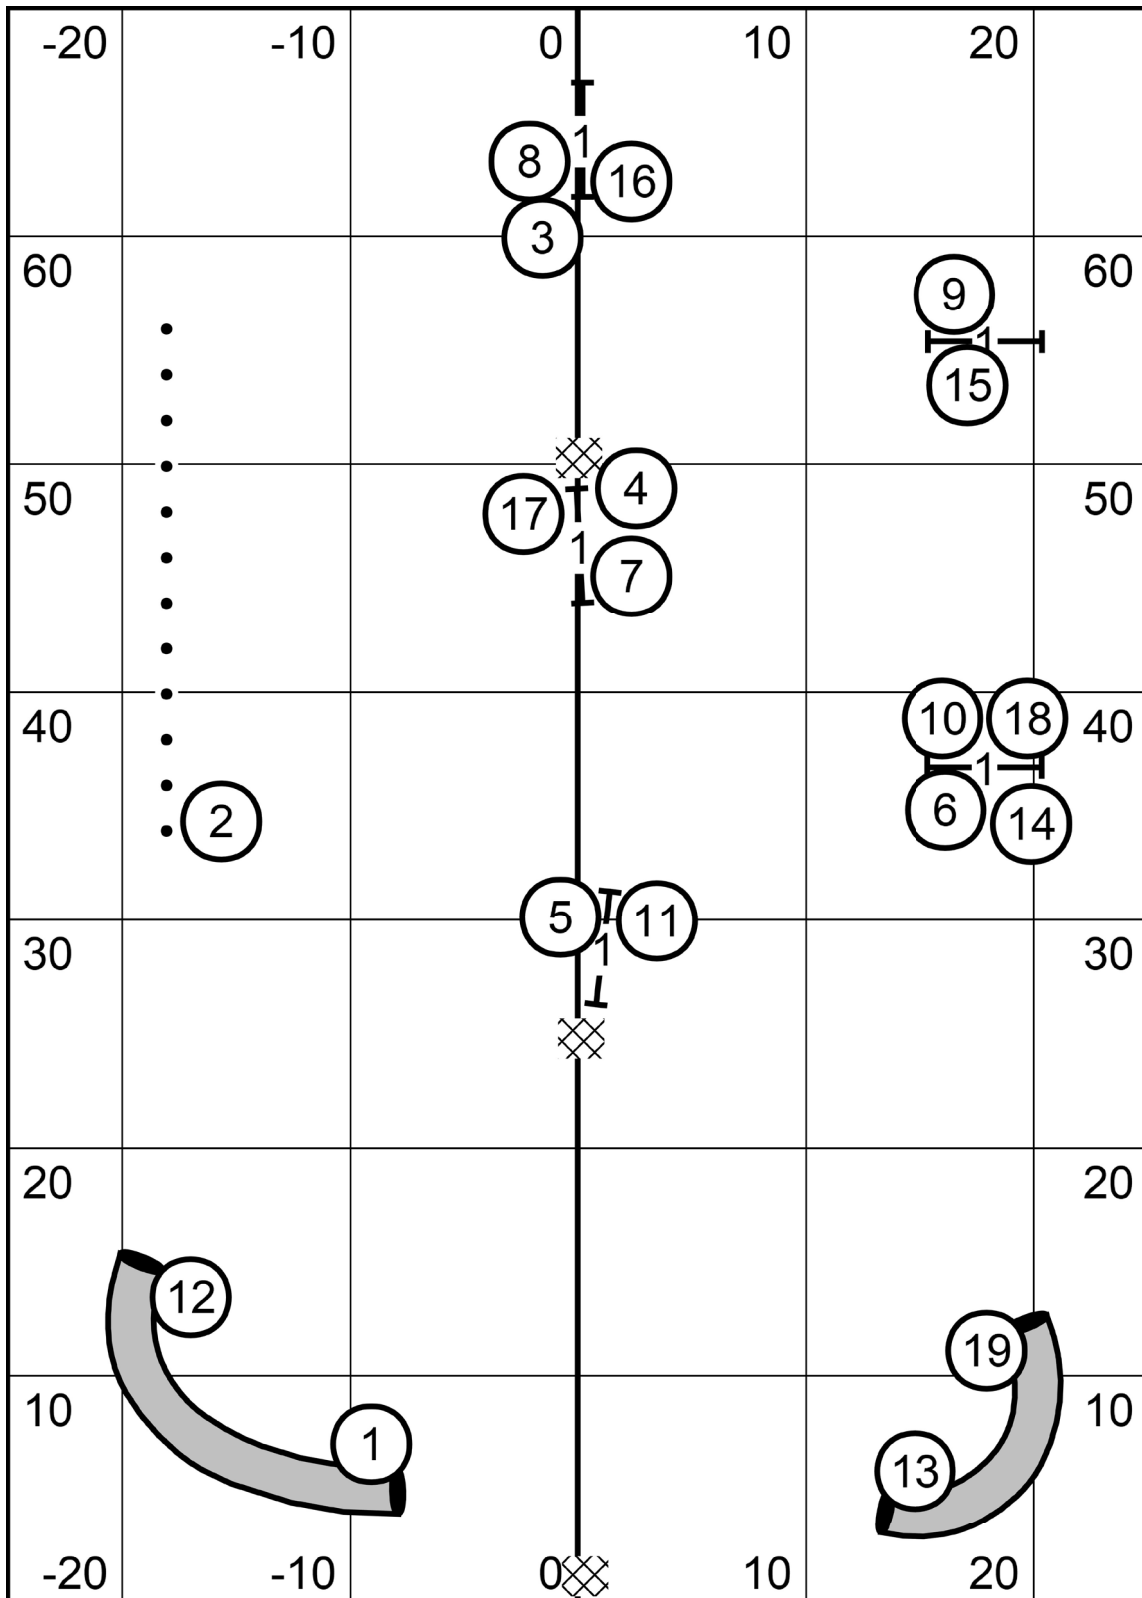

Max distance 220 yards

AKC Agility League
 Fall Season
 EPS2502
 Round 2 (Jumping)
 Designed by Ashley Deacon

CourseDesigner.com (CD v4.34)

RMS2502 Regular Senior Yards = 145

CourseDesigner.com (CD v4.34)

LMS2502 Limited Senior Yards=158

CourseDesigner.com (CD v4.34)

RSS2502 Regular Sophomore Yards = 130

CourseDesigner.com (CD v4.34)

LSS2502 Limited Sophomore
Yards=135

CourseDesigner.com (CD v4.34)

RFS2502 Regular Freshmen Yards = 116

CourseDesigner.com (CD v4.34)

RES2502 Regular Elementary Yards = 80

CourseDesigner.com (CD v4.34)

**LES2502 Limited Elementary
Yards=107**

CourseDesigner.com (CD v4.34)