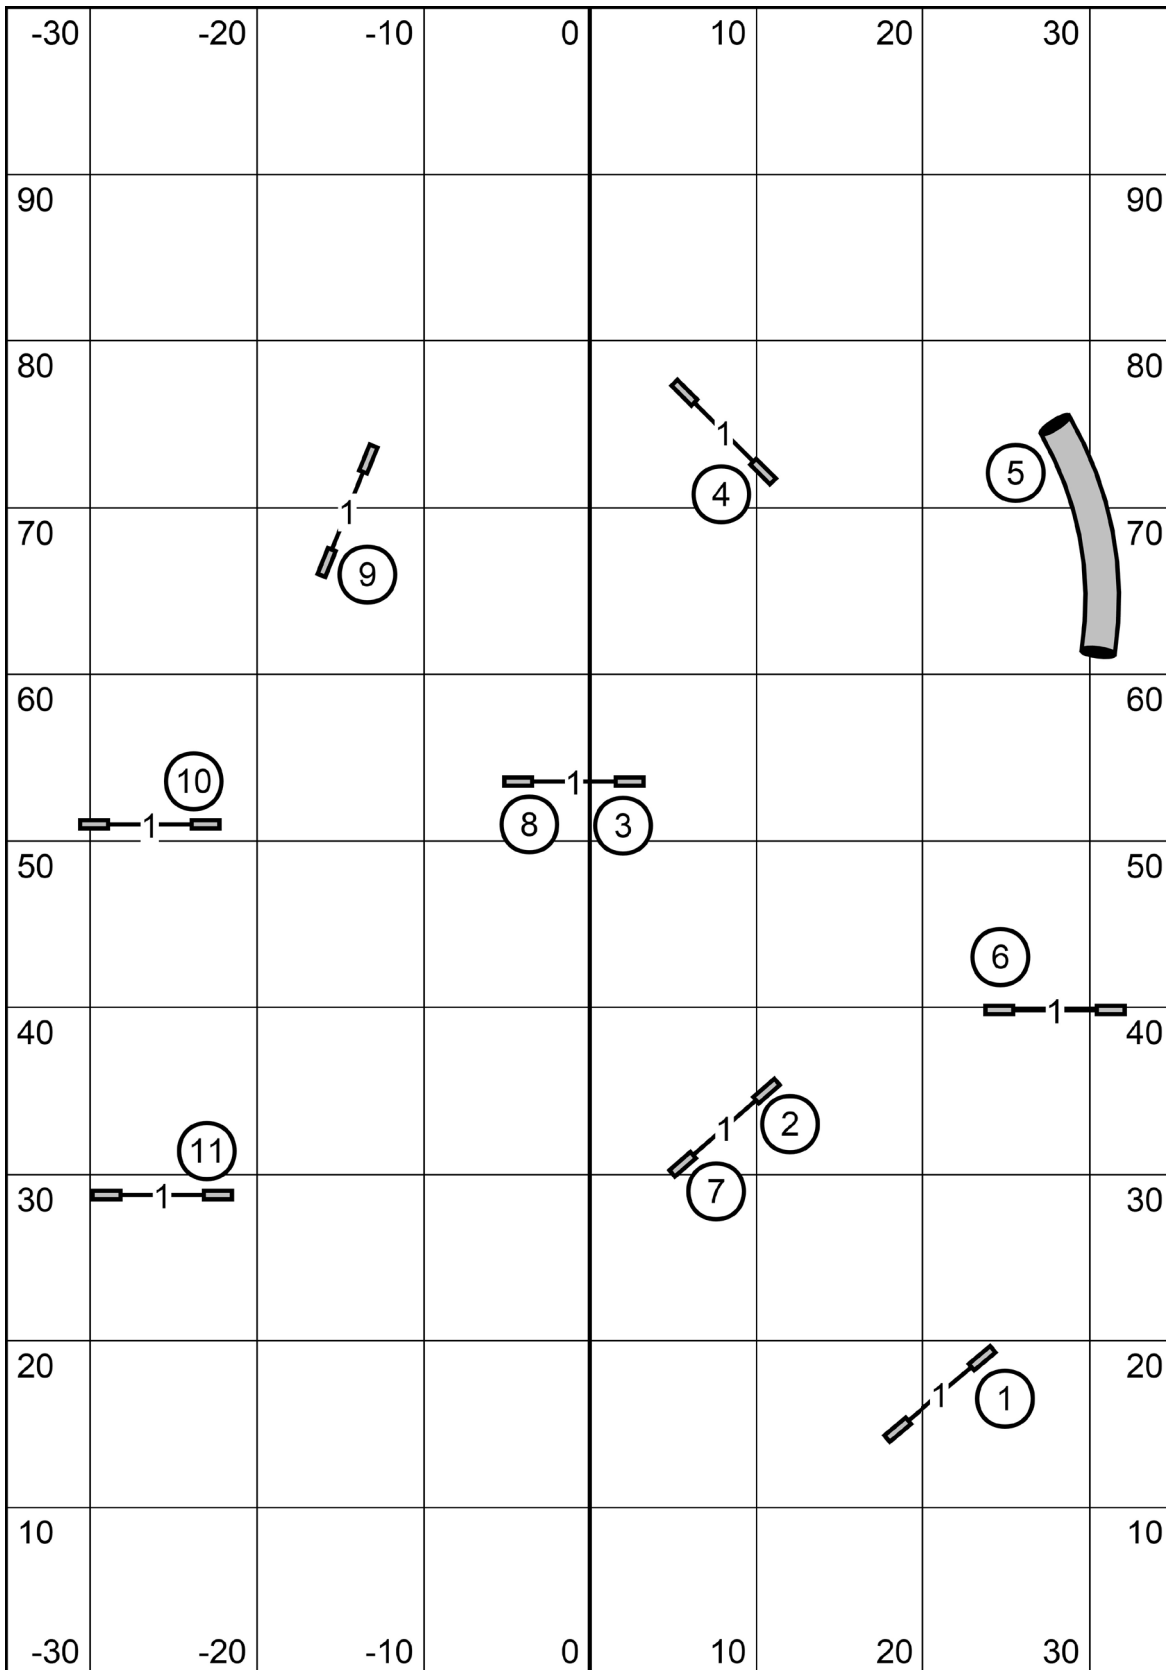

Max distance 220 yards

AKC Agility League
 Fall Season
 EPS2502
 Round 2 (Jumping)
 Designed by Ashley Deacon

CourseDesigner.com (CD v4.34)

RMS2502 Regular Senior Yards = 145

CourseDesigner.com (CD v4.34)

LMS2502 Limited Senior Yards=158

CourseDesigner.com (CD v4.34)

RSS2502 Regular Sophomore Yards = 130

CourseDesigner.com (CD v4.34)

LSS2502 Limited Sophomore
Yards=135

CourseDesigner.com (CD v4.34)

RFS2502 Regular Freshmen Yards = 116

CourseDesigner.com (CD v4.34)

RES2502 Regular Elementary Yards = 80

CourseDesigner.com (CD v4.34)

**LES2502 Limited Elementary
Yards=107**

CourseDesigner.com (CD v4.34)