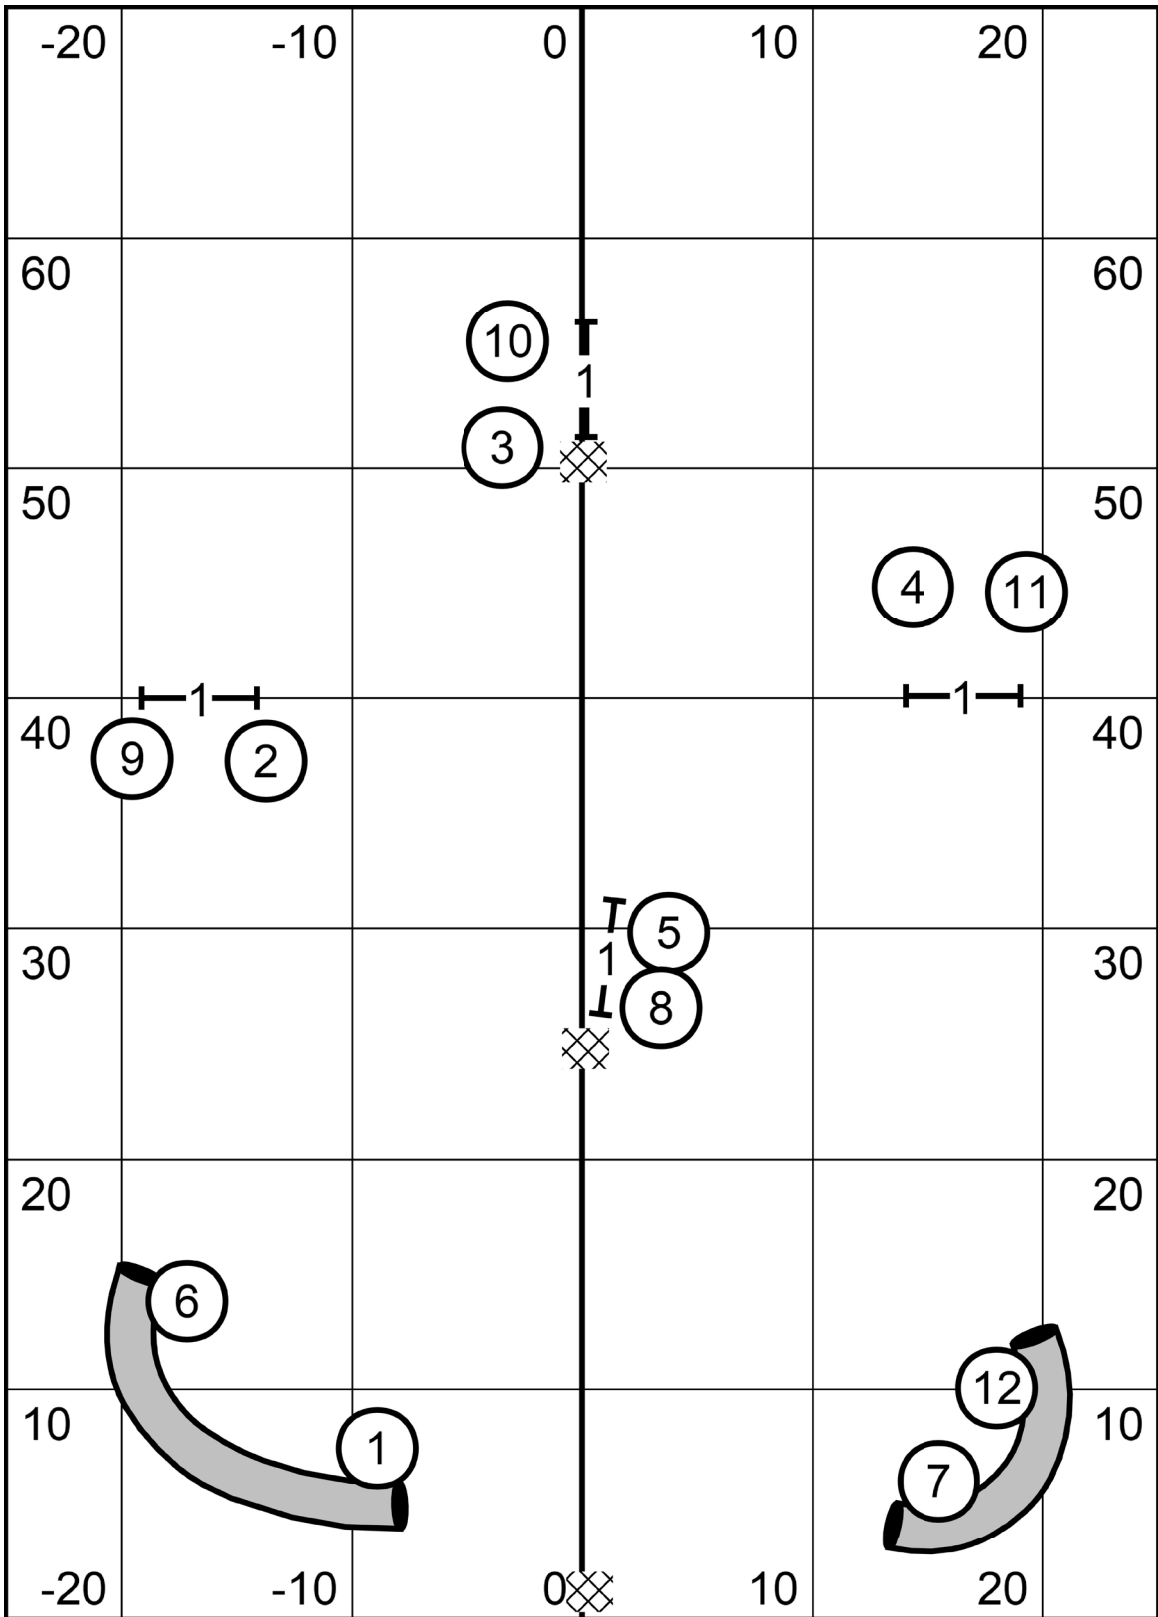

Max distance 220 yards

AKC Agility League
 Fall Season
 EPS2502
 Round 2 (Jumping)
 Designed by Ashley Deacon

CourseDesigner.com (CD v4.34)

RMS2502 Regular Senior Yards = 145

CourseDesigner.com (CD v4.34)

LMS2502 Limited Senior Yards=158

CourseDesigner.com (CD v4.34)

RSS2502 Regular Sophomore Yards = 130

CourseDesigner.com (CD v4.34)

LSS2502 Limited Sophomore
Yards=135

CourseDesigner.com (CD v4.34)

RFS2502 Regular Freshmen Yards = 116

CourseDesigner.com (CD v4.34)

RES2502 Regular Elementary Yards = 80

CourseDesigner.com (CD v4.34)

**LES2502 Limited Elementary
Yards=107**

CourseDesigner.com (CD v4.34)