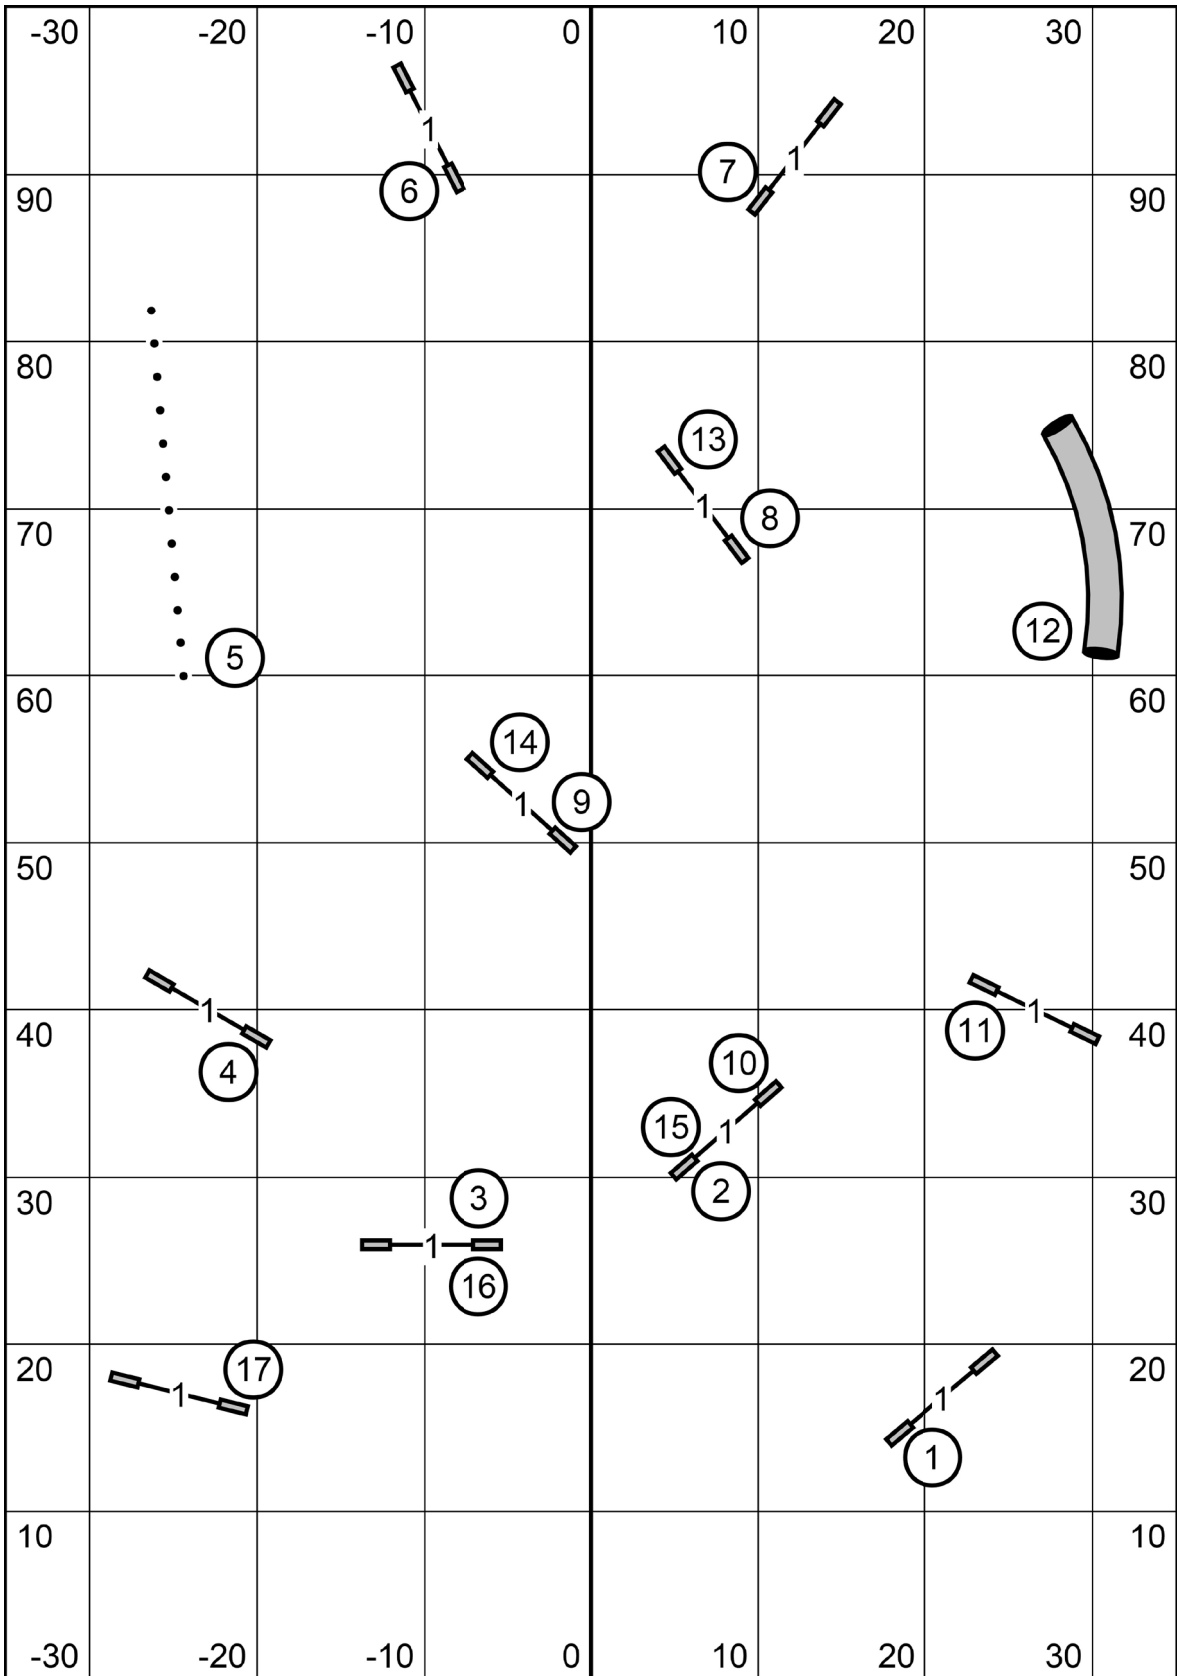

Max distance 220 yards

AKC Agility League
 Fall Season
 EPS2502
 Round 2 (Jumping)
 Designed by Ashley Deacon

CourseDesigner.com (CD v4.34)

RMS2502 Regular Senior Yards = 145

CourseDesigner.com (CD v4.34)

LMS2502 Limited Senior Yards=158

CourseDesigner.com (CD v4.34)

RSS2502 Regular Sophomore Yards = 130

CourseDesigner.com (CD v4.34)

LSS2502 Limited Sophomore
Yards=135

CourseDesigner.com (CD v4.34)

RFS2502 Regular Freshmen Yards = 116

CourseDesigner.com (CD v4.34)

RES2502 Regular Elementary Yards = 80

CourseDesigner.com (CD v4.34)

**LES2502 Limited Elementary
Yards=107**

CourseDesigner.com (CD v4.34)