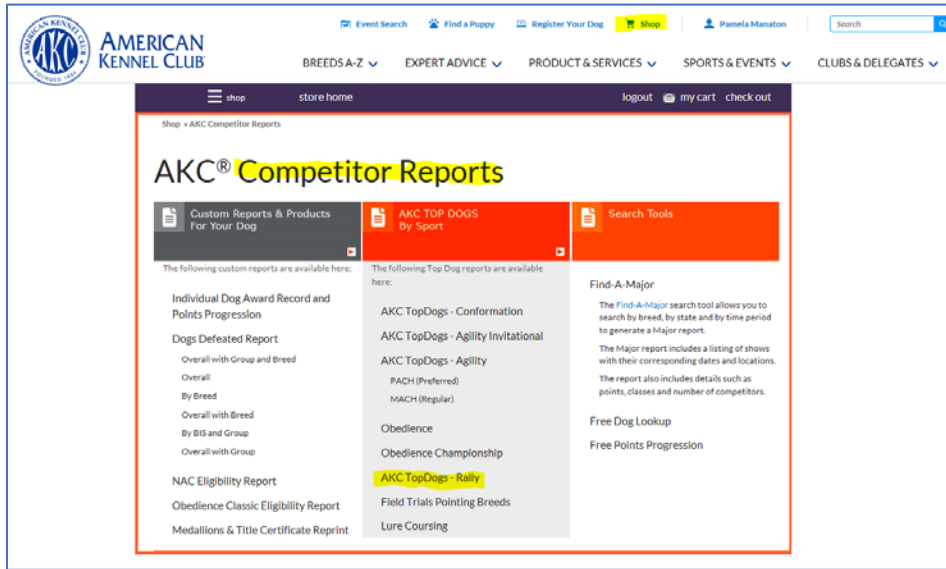

First, login to the AKC Store. <https://shop.akc.org/>

Then hover over “AKC Professional” and under the heading “Exhibitors” select “Competitor Reports”

Once on the Competitor Reports page you will go to the “AKC TOP DOGS By Sport” section and choose “AKC TopDogs – Rally”

When viewing the AKC Top Dog - AKC® Rally Report, you will be able to:

1. Choose how you want to rank your dog by the Breed, Group, or All AKC Recognized Breeds

Configure Your Report

SELECT A REPORT TYPE