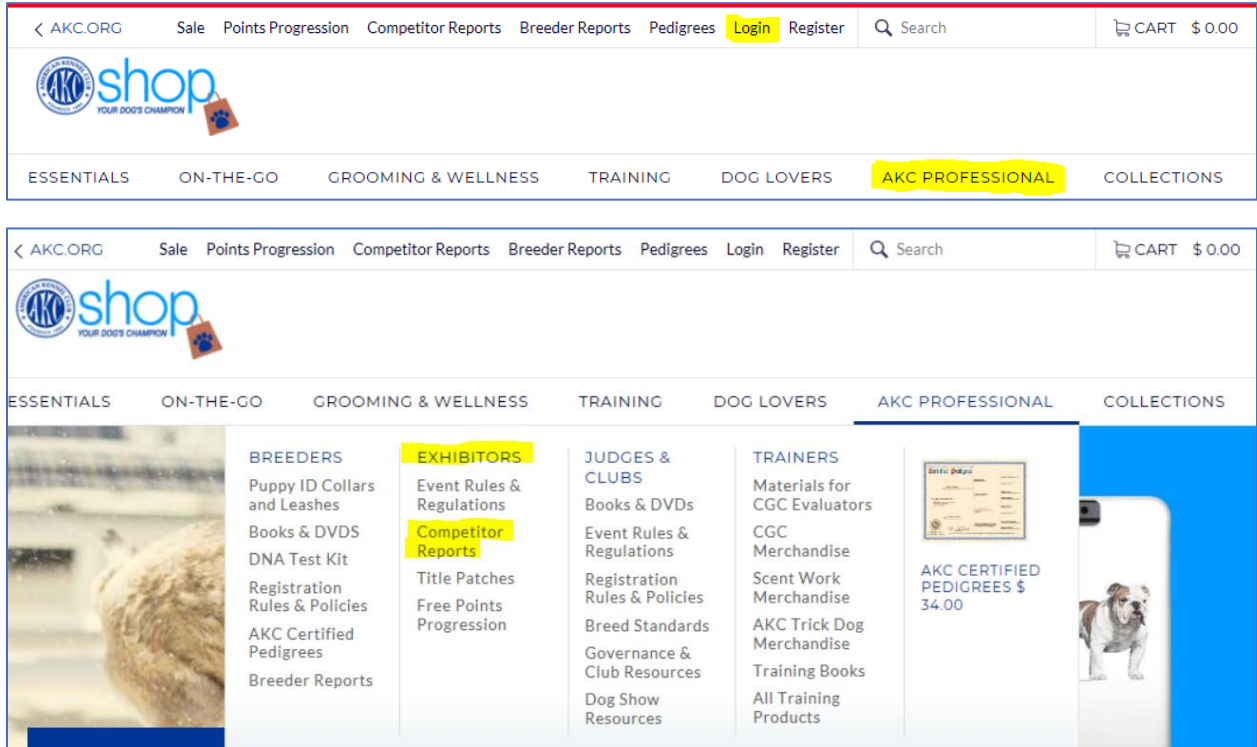

First, login to the AKC Store. <https://shop.akc.org/>

Then hover over “AKC Professional” and under the heading “Exhibitors” select “Competitor Reports”

Once on the Competitor Reports page you will go to the “AKC TOP DOGS By Sport” section and choose “AKC TopDogs – Rally”

When viewing the AKC Top Dog - AKC® Rally Report, you will be able to:

1. Choose how you want to rank your dog by the Breed, Group, or All AKC Recognized Breeds

Configure Your Report

SELECT A REPORT TYPE