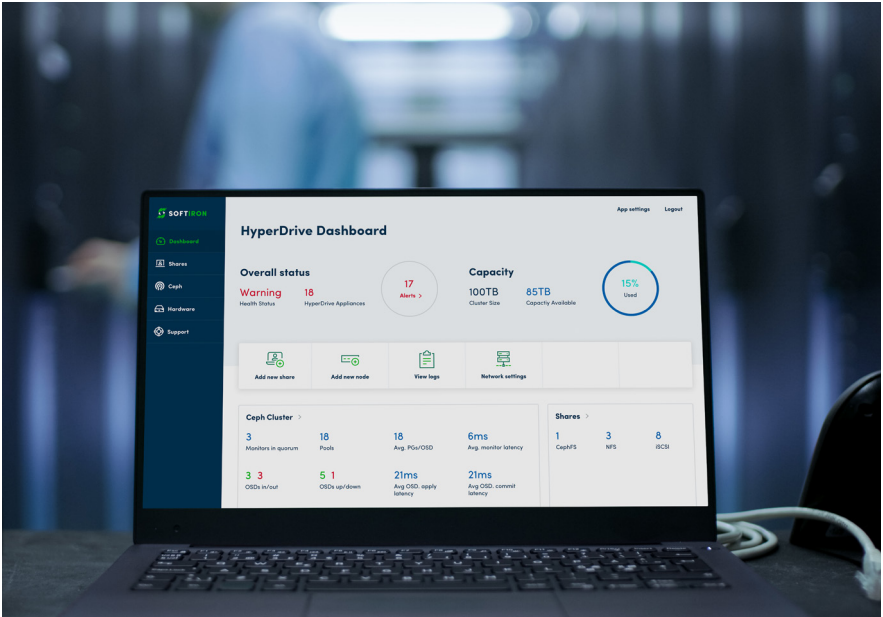

# HyperDrive<sup>®</sup> Storage Manager

SoftIron's unified  
management tool for Ceph.