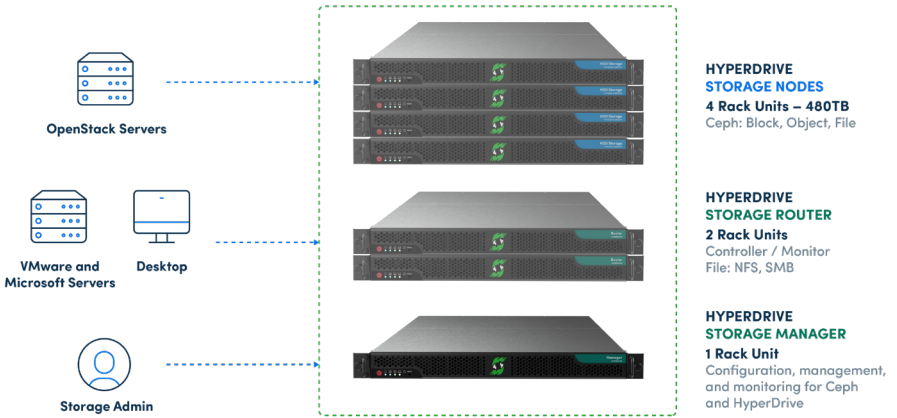

**CREATE AND  
MANAGE CEPH  
CONFIGURATION  
AND SHARES**

**CENTRALIZED  
MANAGEMENT  
OF CEPH AND  
HYPERDRIVE**

**STORAGE HEALTH  
AND UTILIZATION  
VISIBILITY**

HyperDrive® Storage Manager HM11000

# HyperDrive<sup>®</sup> Deployment Example

## With SoftIron's Storage Manager you can easily and confidently:

- ✓ Simplify and centralize the management of HyperDrive and Ceph
- ✓ Update, monitor, maintain and upgrade HyperDrive nodes
- ✓ Manage file shares SMB (CIFS) and NFS, object stores (S3 and Swift), and block devices (iSCSI and RBD (RADOS block devices))
- ✓ Remove the complexity of maintaining several hardware and software solutions
- ✓ Gain visibility into Ceph storage health, current utilization and predicted storage growth