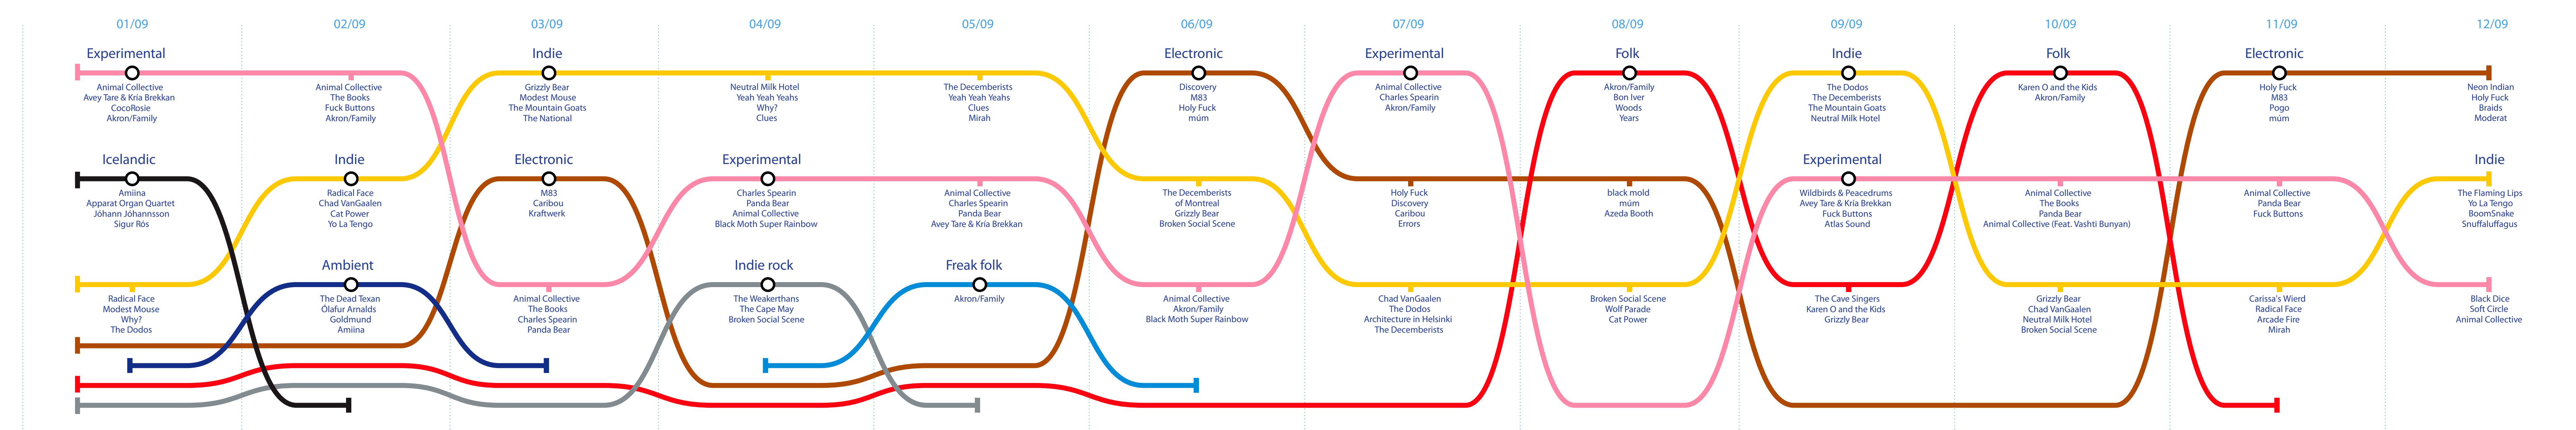

Tube Tags for cawlin

Key to lines

- Electronic
- Folk
- Indie
- Indie pop
- Experimental
- Indie rock
- Post-rock
- Icelandic
- Ambient
- Freak folk