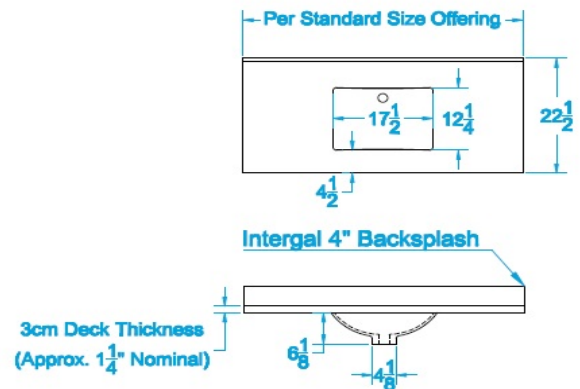

# CMA 3cm Wave Bowl Standard Series

**NOW AVAILABLE**

**Features Include:**

- 3cm Thick Square Edge (Approx. 1-1/4" Nominal)
- 22-1/2" Depth
- Wave-Style Bowl
- Available in a Matte or Gloss Finish
- Integral Backsplash
- Optional Loose End Splashes
- Optional Two Tone Bowl
- Available in all CMA Colors

## 3cm Wave Bowl Standard Series

### List Prices

- |                                    | Marble | Solid | Onyx | Granite | Vein Granite |
|------------------------------------|--------|-------|------|---------|--------------|
| 25" X 22.5", Single Bowl, Centered |        |       |      |         |              |
| 31" X 22.5", Single Bowl, Centered |        |       |      |         |              |
| 37" x 22.5", Single Bowl, Centered |        |       |      |         |              |
| 43" x 22.5", Single Bowl, Centered |        |       |      |         |              |
| 49" x 22.5", Single Bowl, Centered |        |       |      |         |              |
| 61" x 22.5", Single Bowl, Centered |        |       |      |         |              |