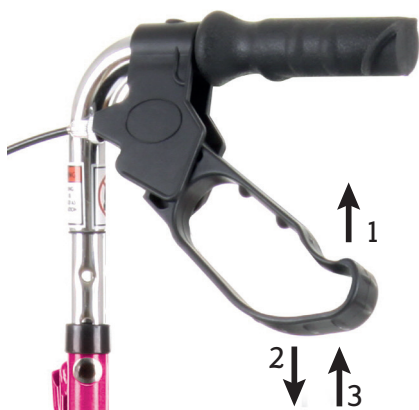

- Ensure the brakes are tested prior to use.
- Do not use on gradients greater than 7 degrees.
- Ensure the brakes are locked when using the seat.
- When sitting, ensure the user is sat in the centre of the seat

Operation

1. To operate the brakes squeeze the lever up to engage the brake
2. To lock the brakes, push down on the brake lever until it locks in place
3. To unlock the brakes, pull up on the brake lever until the lock is removed

Folding

For ease of storage and transportation the CareCo Endeavour has an easy fold mechanism.