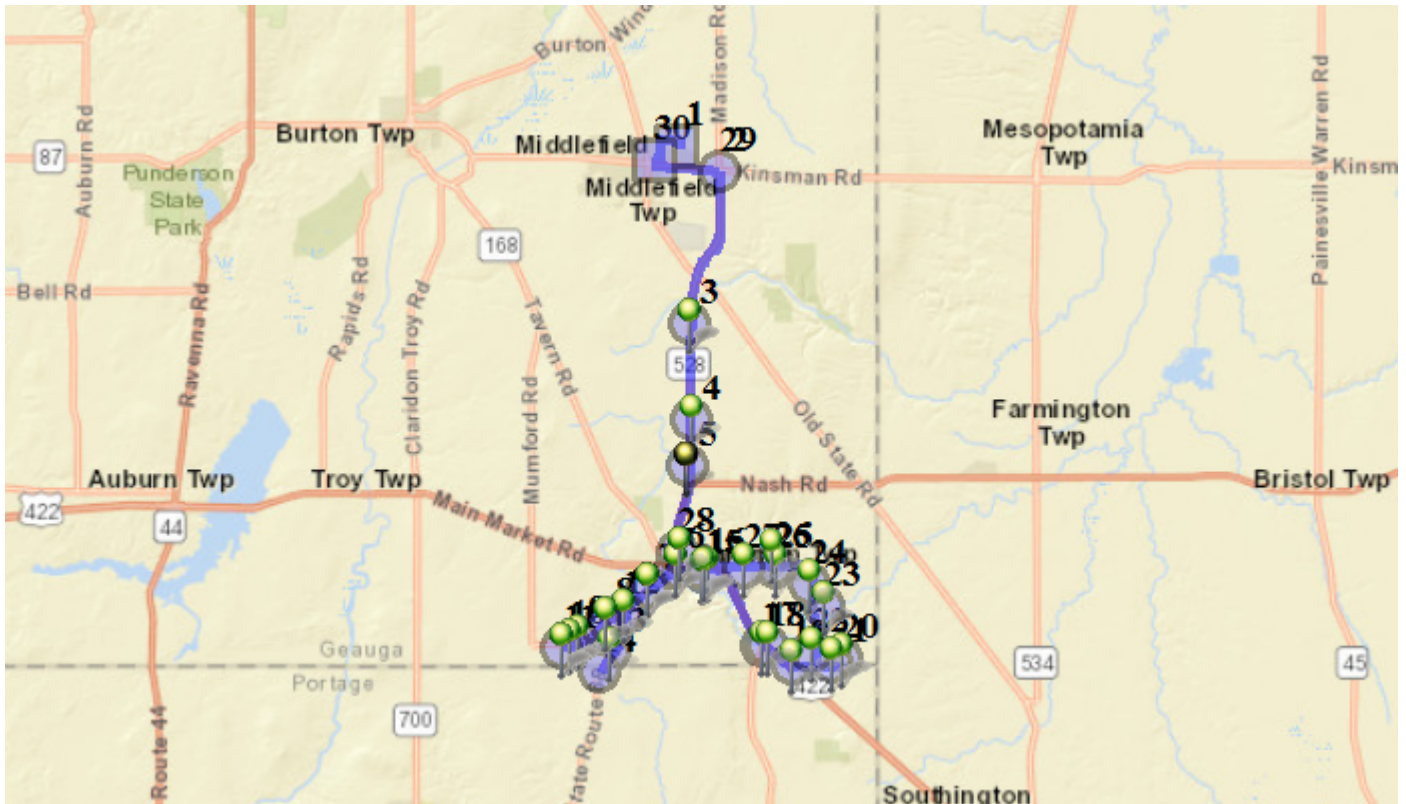

Run - 26 PM-Secondary(was Bus #7)

7/1/2018 - 6/30/2019

Driver:

Vehicle: 26

Mon, Tue, Wed, Thu, Fri

Time: 1 hr 16 min

Distance: 30.52 mi

Students: 0 / 45

Description: Parkman/All Children Day Care

Map

#1 - 2:30 PM - Cardinal Middle School / 16175 ALMEDA Drive

#2 - 2:35 PM - Turn Right / Madison Rd & Kinsman Rd

#3 - 2:37 PM - 16310 MADISON RD

#4 - 2:39 PM - 17131 Madison RD

#5 - 2:41 PM - 17506 Madison RD

#6 - 2:46 PM - 16205 Mccall Rd