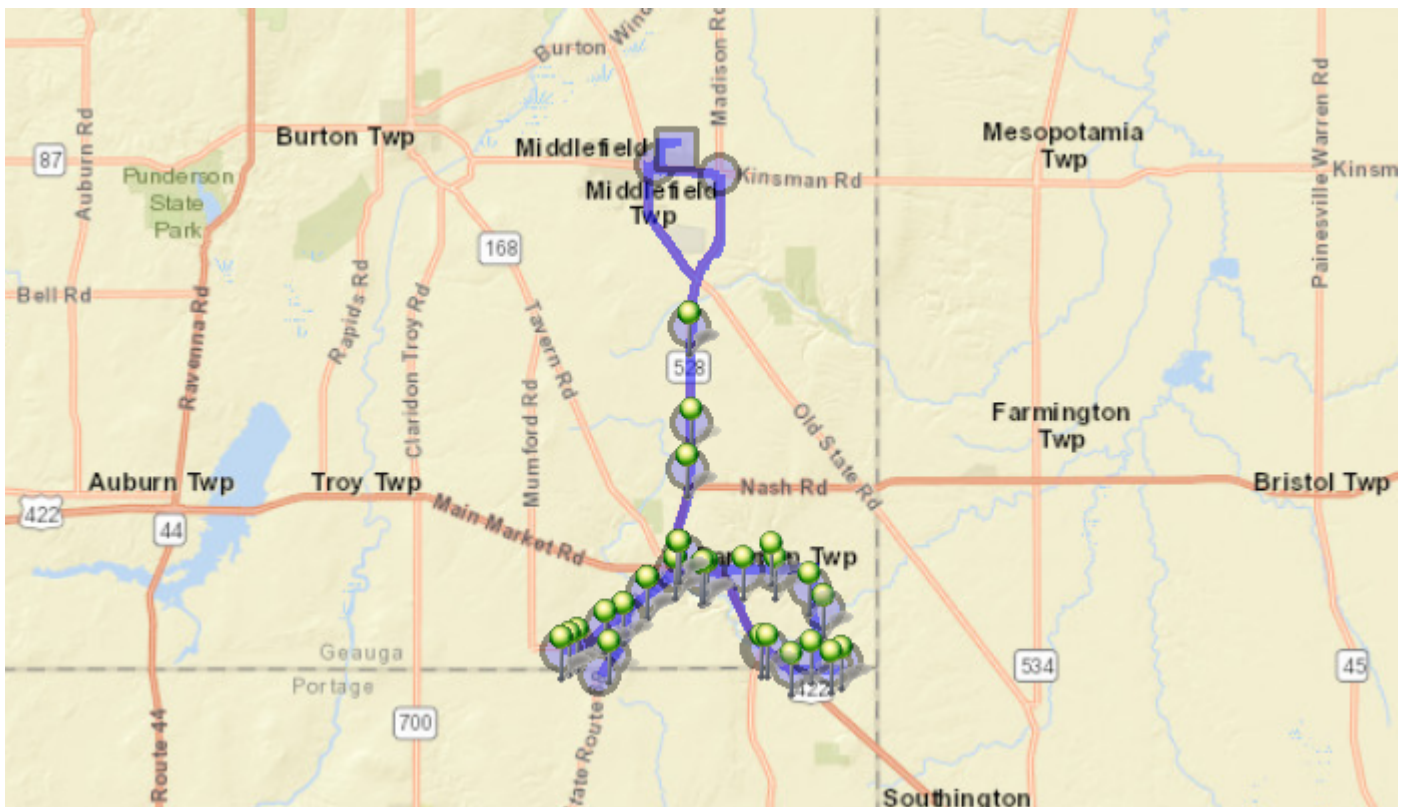

Description: Parkman/All Children Day Care

Map

#1 - 5:55 AM - Bus Garage / 16000 East HIGH St

#2 - 6:05 AM - 15950 McCall Rd

#3 - 6:09 AM - 15320 Grove Rd

#4 - 6:09 AM - 15254 Grove Rd

#5 - 6:10 AM - 15199 GROVE RD

#6 - 6:12 AM - 15580 GROVE RD

#7 - 6:14 AM - 15730 McCall Rd

#8 - 6:16 AM - 15640 McCall RD

#9 - 6:17 AM - Turn Around / 12974 Oh 88

#10 - 6:22 AM -16205 Mccall Rd

#11 - 6:24 AM - Turn Around / Vernon Dr & Grand River Dr

#12 - 6:25 AM - 18385 Grand River Dr

#13 - 6:28 AM - 19030 Nelson Ledge Rd

#14 - 6:28 AM - 16983 Main Market Rd

#15 - 6:30 AM - 17162 REYNOLDS RD

#16 - 6:32 AM - 17620 Reynolds Rd

#17 - 6:33 AM - 17530 REYNOLDS RD

#18 - 6:34 AM - 19070 HOBART RD

#19 - 6:36 AM - 18731 Hobart RD

#20 - 6:38 AM - 18480 Hobart Rd

#21 - 6:40 AM - 17033 Farmington Rd

#22 - 6:40 AM - Farmington Rd & Owen Rd

#23 - 6:42 AM - 16731 Farmington Rd