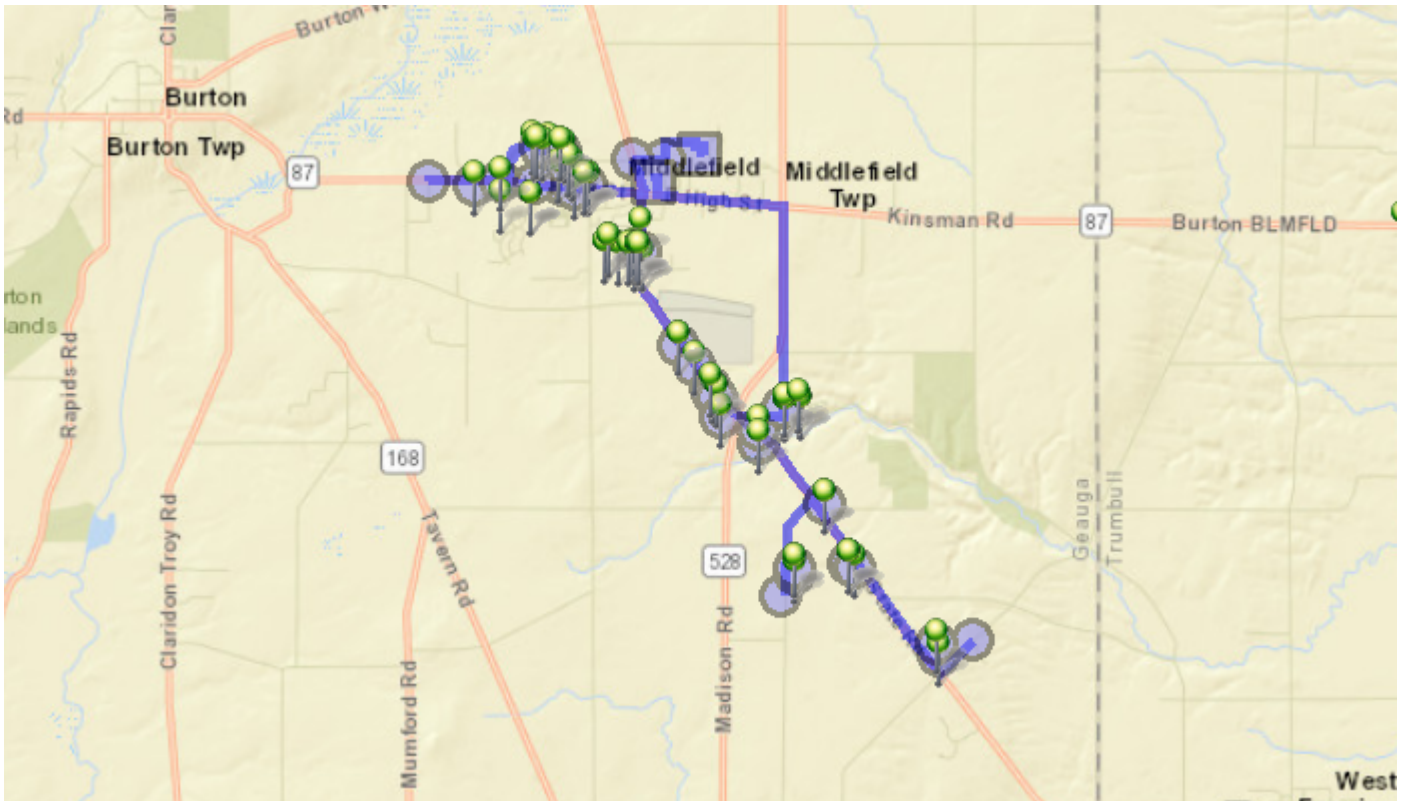

#18 - 6:56 AM - 15784 Old State Rd

#19 - 6:57 AM - 15702 Old State Road

#20 - 6:57 AM - 15590 Old State Rd

#21 - 6:58 AM - 15415 OLD STATE RD

#22 - 7:00 AM - Kenwood / S State Ave & Kenwood St

#23 - 7:02 AM - 608/Button / N State Ave & Button St

#24 - 7:03 AM - CHS / Button St & Thompson Ave

#25 - 7:04 AM - Cardinal Middle School / 16175 ALMEDA Drive

Run - 27 PM-Secondary-was Bus 29

7/1/2018 - 6/30/2019

Driver: Springer, Petra M

Vehicle: 27

Mon, Tue, Wed, Thu, Fri

Time: 1 hr 26 min

Distance: 18.32 mi

Students: 0 / 75

Description: Old State-South/87 Springdale

Map

#1 - 2:05 PM - Cardinal Middle School / 16175 ALMEDA Drive

#2 - 2:40 PM - CHS / Button St & Thompson Ave

#3 - 2:41 PM - 608/Button / N State Ave & Button St

#21 - 3:01 PM - 15834 Old State Rd

#22 - 3:01 PM - 15880 OLD STATE RD

#23 - 3:02 PM - 16020 Old State Rd

#24 - 3:07 PM - 16654 Hosmer Rd

#25 - 3:07 PM - 16575 Hosmer Rd

#26 - 3:07 PM - 16555 Hosmer Rd

#27 - 3:11 PM - 16530 Old State Rd