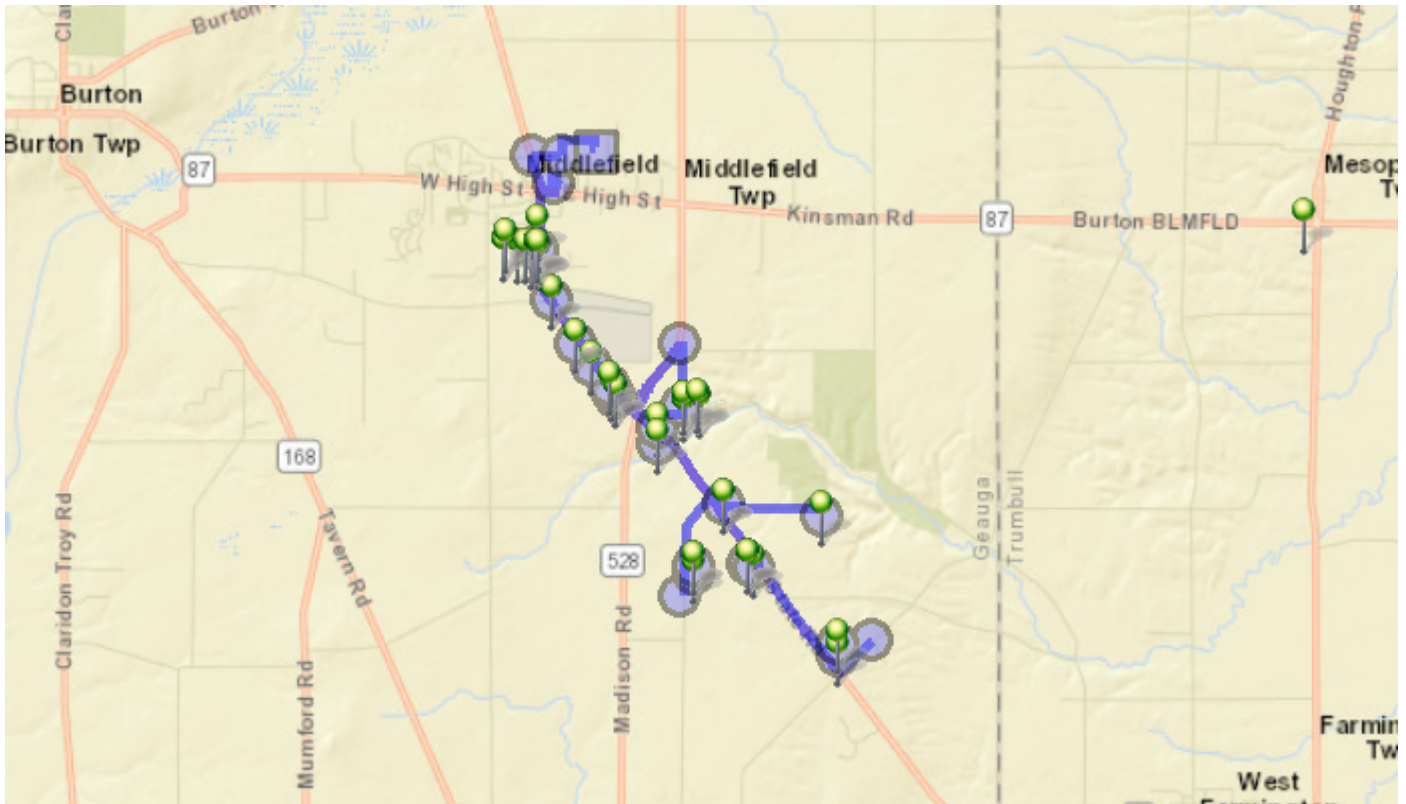

Run - 27 AM-Secondary-was Bus 29

7/1/2018 - 6/30/2019

Driver: Springer, Petra M

Vehicle: 27

Mon, Tue, Wed, Thu, Fri

Time: 49 min

Distance: 16.22 mi

Students: 52 / 0

Description: Old State-South/87 to Hayes

Map

#1 - 6:15 AM - Bus Garage / 16000 East HIGH St

#2 - 6:23 AM - 16020 Old State Rd

#3 - 6:27 AM - 16654 Hosmer Rd

#4 - 6:28 AM - 16575 Hosmer Rd

#5 - 6:28 AM - 16555 Hosmer Rd

#12 - 6:47 AM - 16720 Shedd Rd

#13 - 6:50 AM - 15985 Old State Rd

#14 - 6:52 AM - Trailer Park-Thomas / 15871 Adams Rd

#15 - 6:53 AM - Turn Left / Adams Rd & Madison Rd

#16 - 6:56 AM - 15834 Old State Rd

#17 - 6:56 AM - 15814 Old State Rd

#21 - 3:01 PM - 15834 Old State Rd

#22 - 3:01 PM - 15880 OLD STATE RD

#23 - 3:02 PM - 16020 Old State Rd

#24 - 3:07 PM - 16654 Hosmer Rd

#25 - 3:07 PM - 16575 Hosmer Rd

#26 - 3:07 PM - 16555 Hosmer Rd

#27 - 3:11 PM - 16530 Old State Rd