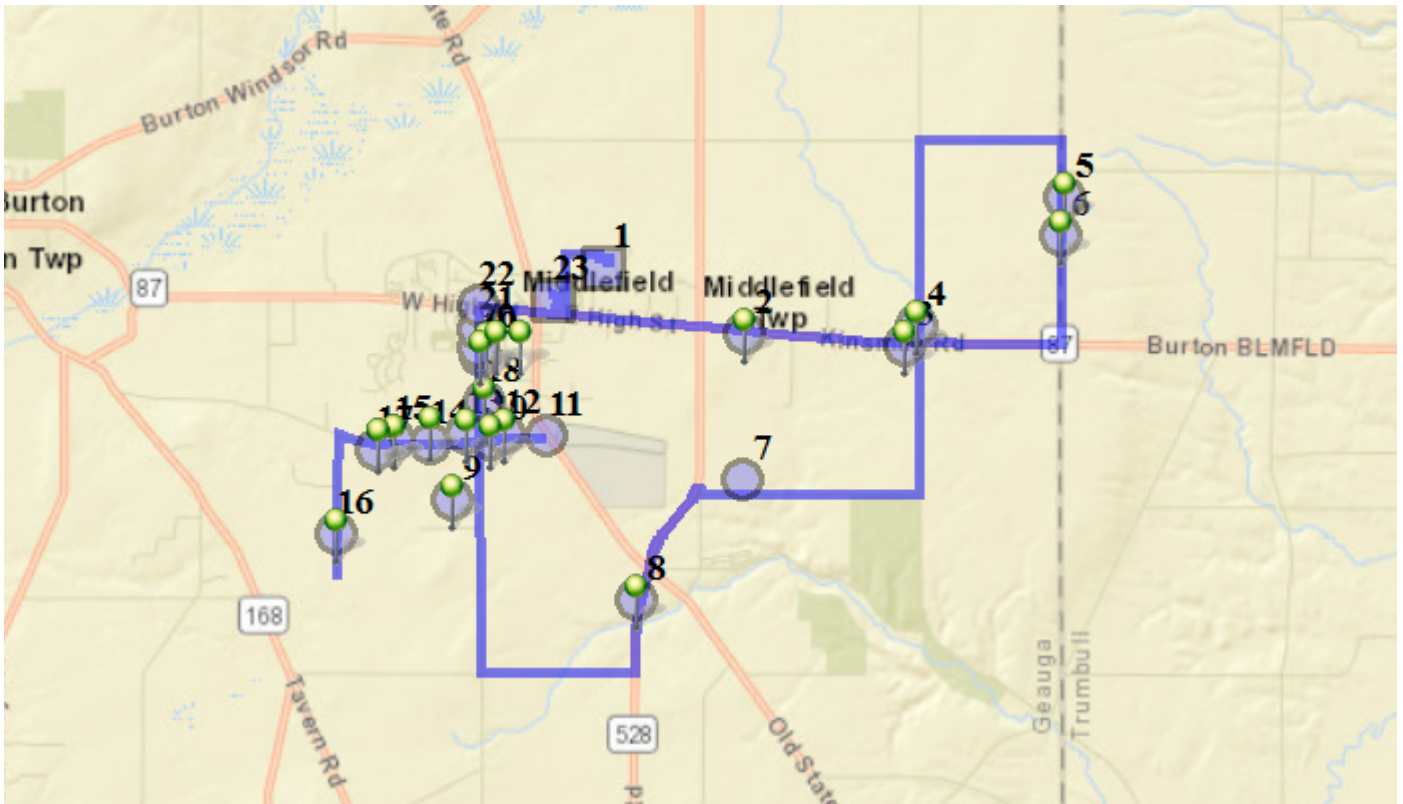

Run - 30 AM- Elementary

7/1/2018 - 6/30/2019

Driver: Callison, Paula B

Vehicle: 30

Mon, Tue, Wed, Thu, Fri

Time: 1 hr 3 min

Distance: 21.27 mi

Students: 23 / 0

Description: Kinsman/Newcomb/Georgia

Map

#1 - 7:30 AM - Cardinal Middle School / 16175 ALMEDA Drive

#2 - 7:36 AM - 16717 KINSMAN RD

#3 - 7:40 AM - 17319 Kinsman Rd

#4 - 7:40 AM - 14980 HAYES RD

#5 - 7:48 AM - 8966 BUNDYSBURG RD

#6 - 7:49 AM - 9766 Bundysburg Rd

#7 - 8:01 AM - 16750 Bridge Road

#8 - 8:04 AM - 16028 MADISON RD

1 Pickup