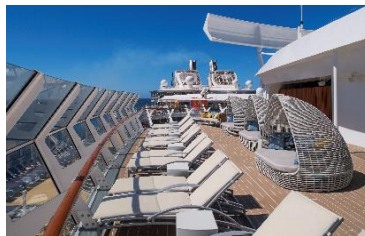

Bottom Floor

Sky Tier Suites include Exclusive Concierge Service and indulgent amenities, plus some exclusives including access to the Suite Lounge and Suite Sun Deck.

Other Sky Tier amenities include:

- **Priority embarkation and debarkation**
- **Unlimited high-speed internet**
- **All day Coastal Kitchen access (suite guests only)**
- **Priority Dining Reservations**
- **Reserved seating area in select entertainment venues**