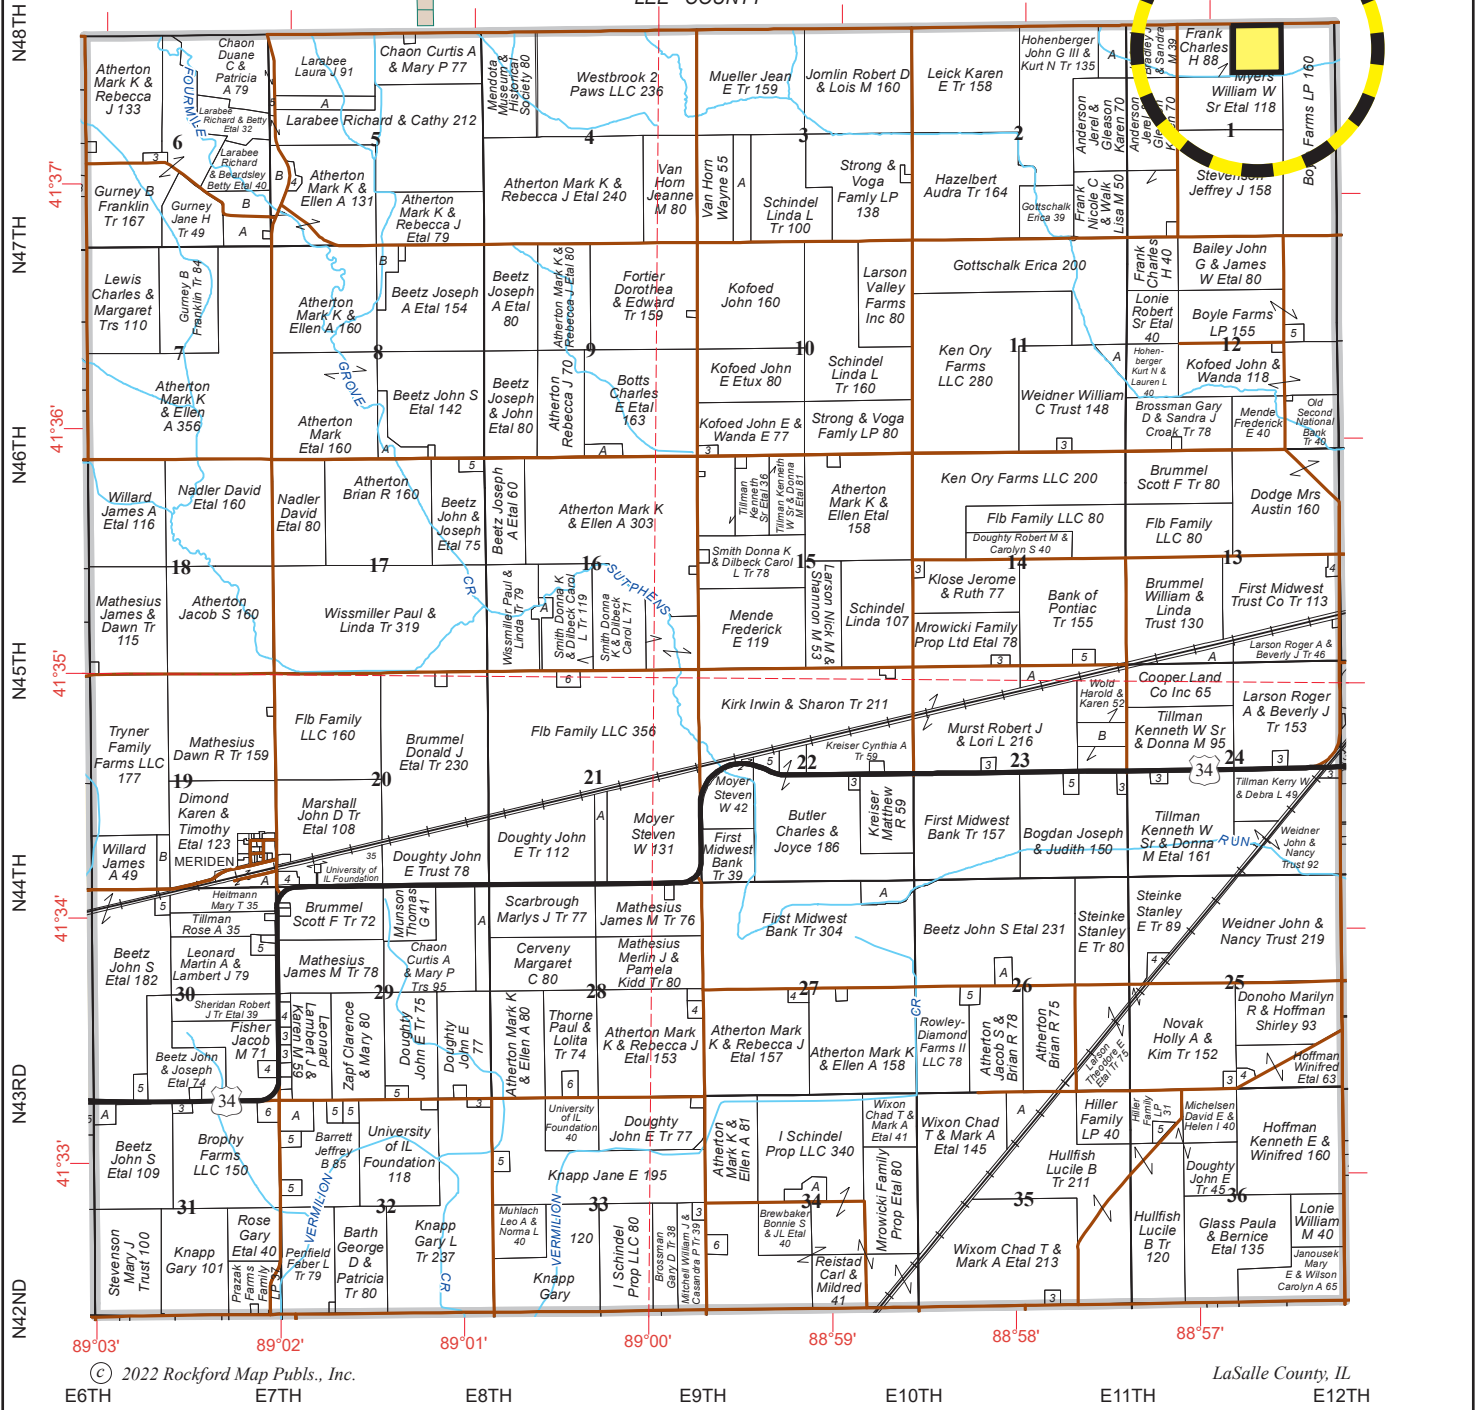

MERIDEN

LEE COUNTY

T.36N.-R.2E.

39.403± surveyed acres
36.43± tillable acres
PI 142.2
PIN
02.01.206.000