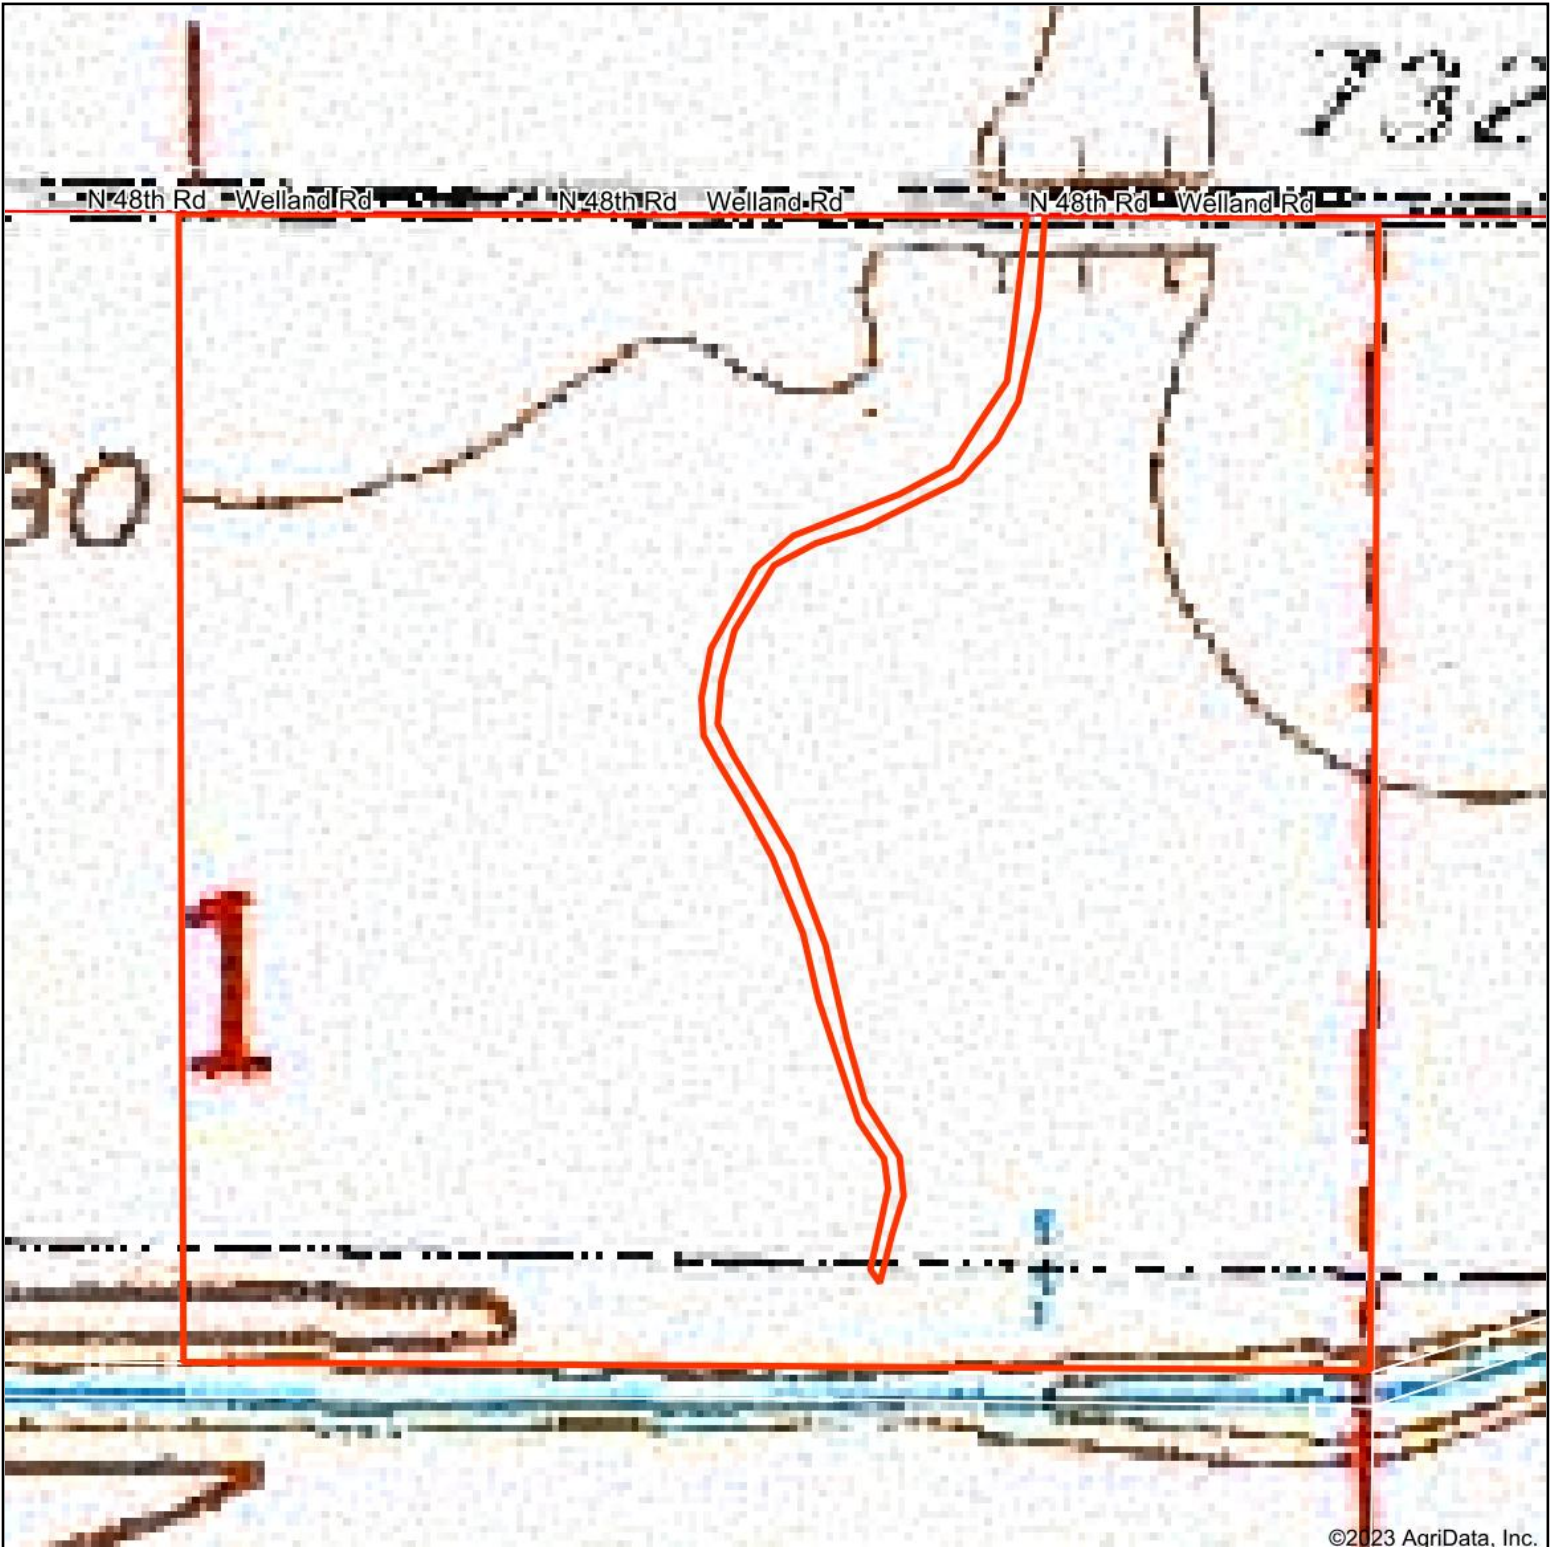

Topography Map

©2023 AgriData, Inc.

map center: 41° 37' 35.36, -88° 56' 45.05

Maps Provided By:

© AgriData, Inc. 2021

www.AgriDataInc.com

1-36N-2E
LaSalle County
Illinois

2/15/2023

Field borders provided by Farm Service Agency as of 5/21/2008.