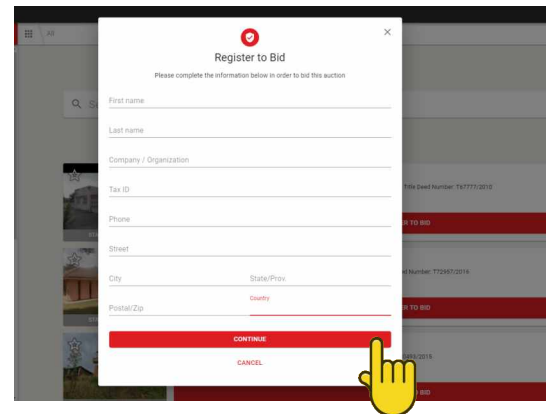

HOW TO REGISTER

Follow these simple steps to register and bid on our online auction:

1 Go to www.tirhani.co.za

2 Click on "your auction of interest"

3 Register for the auction

4 Register, Complete & Submit

* Once all the above have been verified, you will receive a notification stating you have been granted access.

CREATING YOUR BASKET LIST

You can use the "favourite list" to create a basket of the assets you are interested in and keep track of.