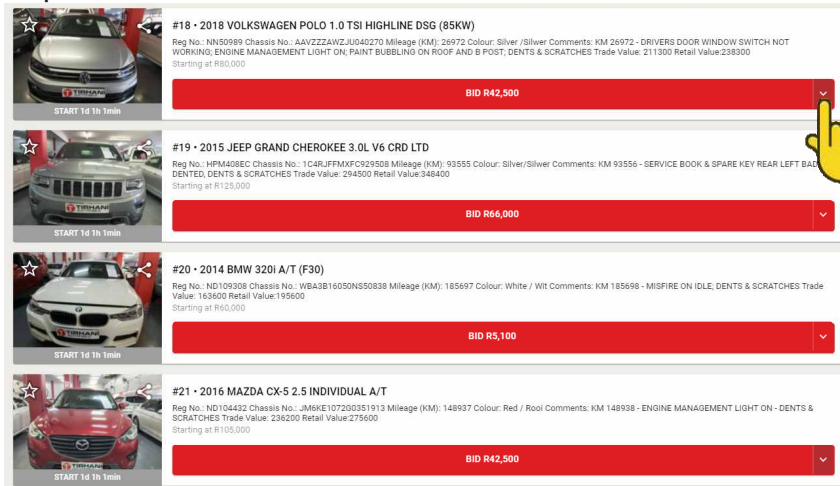

1 Select the drop down box.

Selecting the drop down box will present you with 3 options:

Bid - Manually place a bid (current or asking price)

Bid a specific amount - Enter a custom bid (Please note: Inserting a bid here will automatically update the current bid, regardless whether the reserve price has been achieved).

Create Maxbid - Allows the system to bid up to your maxbid