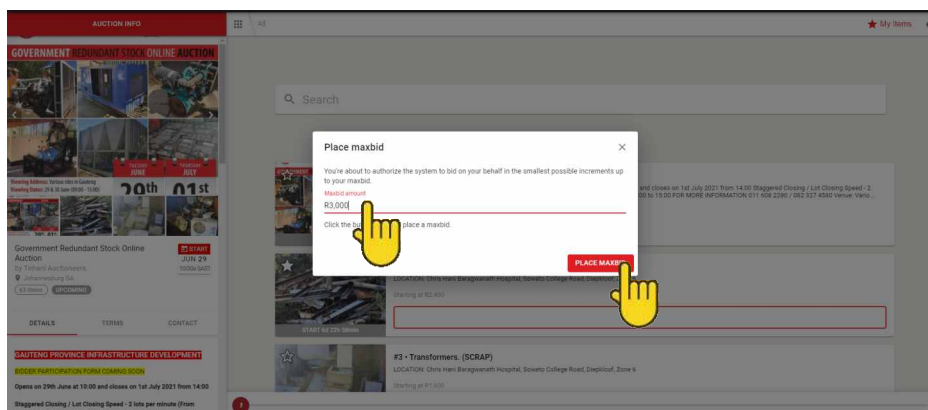

2 Insert your amount and select Maxbid

If the bidding goes beyond the set max bid, the bidder will be required to either place manual bids or alternatively reset the max bid to a higher nominated price.

* **Please note:** If you place bids on more than one asset, on conclusion of the auction, if you are the successful bidder on multiple assets, you will be liable and invoiced on all assets won. **No exceptions.**