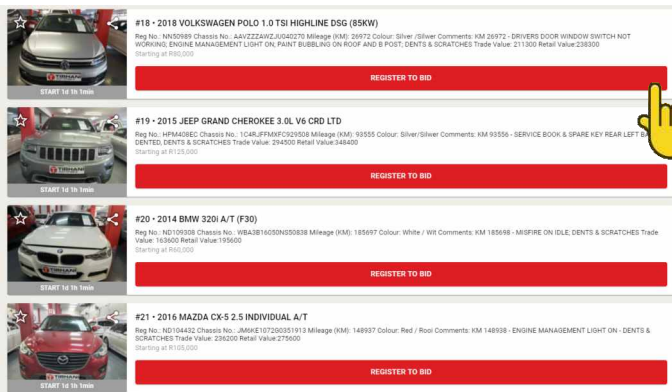

HOW TO REGISTER

Follow these simple steps to register and bid on our online auction:

1 Go to www.tirhani.co.za

2 Click on "your auction of interest"

3 Register for the auction

4 Register, Complete & Submit