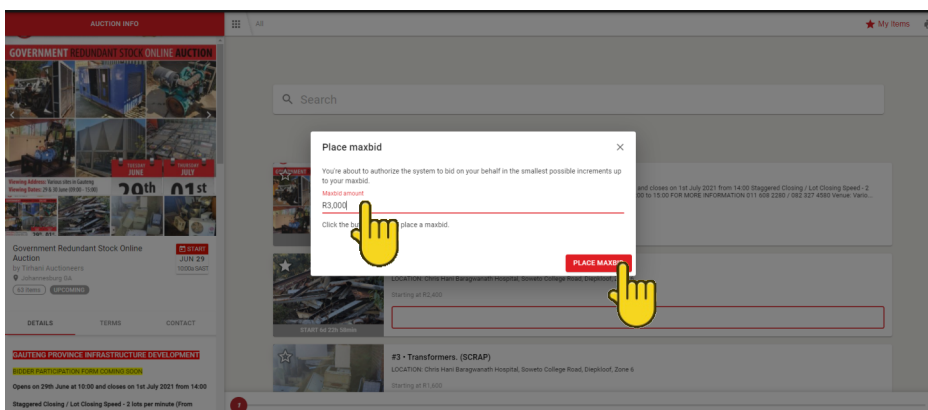

2 Insert your amount and select Maxbid

If the bidding goes beyond the set max bid, the bidder will be required to either place manual bids or alternatively reset the max bid to a higher nominated price.

* **Please note:** If you place bids on more than one asset, on conclusion of the auction, if you are the successful bidder on multiple assets, you will be liable and invoiced on all assets won. **No exceptions.**