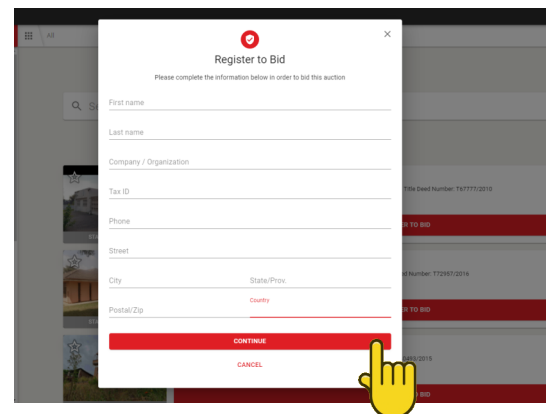

HOW TO REGISTER

Follow these simple steps to register and bid on our online auction:

1 Go to www.tirhani.co.za

2 Click on "your auction of interest"

3 Register for the auction

4 Register, Complete & Submit

* Once all the above have been verified, you will receive a notification stating you have been granted access.

CREATING YOUR BASKET LIST

You can use the "favourite list" to create a basket of the assets you are interested in and keep track of.