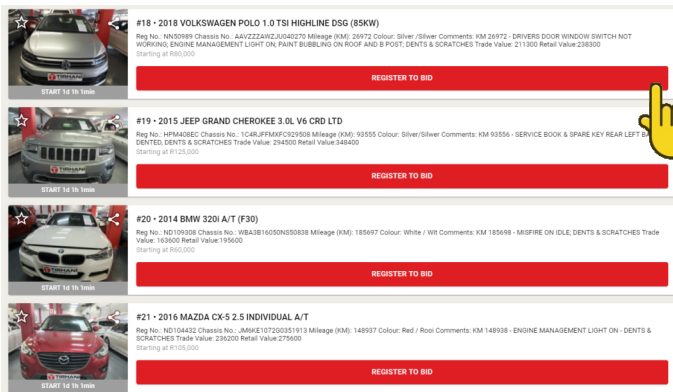

HOW TO REGISTER

Follow these simple steps to register and bid on our online auction:

1 Go to www.tirhani.co.za

2 Click on "your auction of interest"

3 Register for the auction

4 Register, Complete & Submit