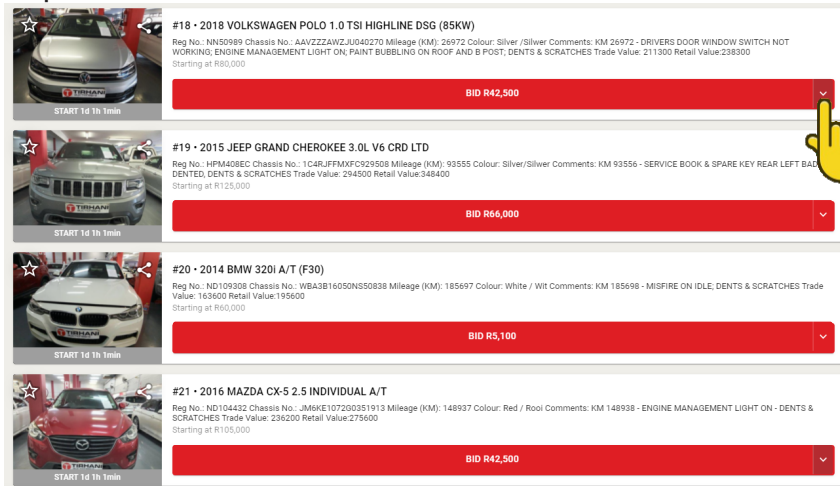

1 Select the drop down box.

Selecting the drop down box will present you with 3 options:

Bid - Manually place a bid (current or asking price)

Bid a specific amount - Enter a custom bid (Please note: Inserting a bid here will automatically update the current bid, regardless whether the reserve price has been achieved).

Create Maxbid - Allows the system to bid up to your maxbid