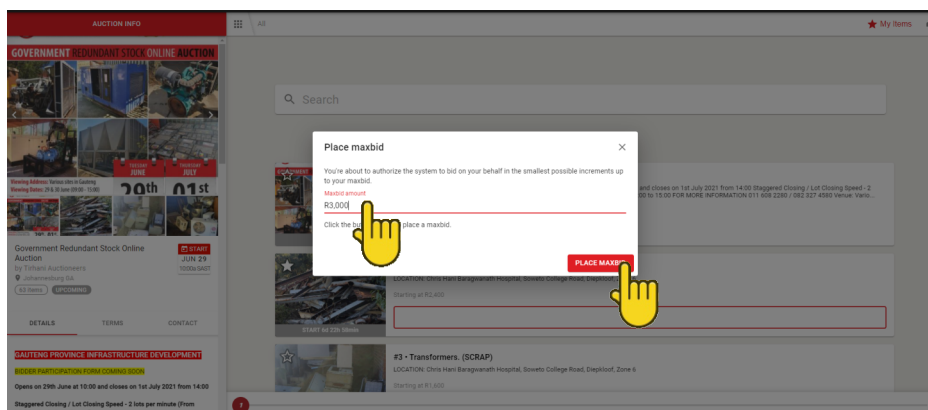

AUTOMATED BIDDING

Once you have been successfully approved to bid on auction.
We have created various bidding features to assist you.

1 Select the drop down box.

Selecting the drop down box will present you with 3 options:

Bid - Manually place a bid (current or asking price)

Bid a specific amount - Enter a custom bid (Please note: Inserting a bid here will automatically update the current bid, regardless whether the reserve price has been achieved).

Create Maxbid - Allows the system to bid up to your maxbid

2 Insert your amount and select Maxbid

If the bidding goes beyond the set max bid, the bidder will be required to either place manual bids or alternatively reset the max bid to a higher nominated price.