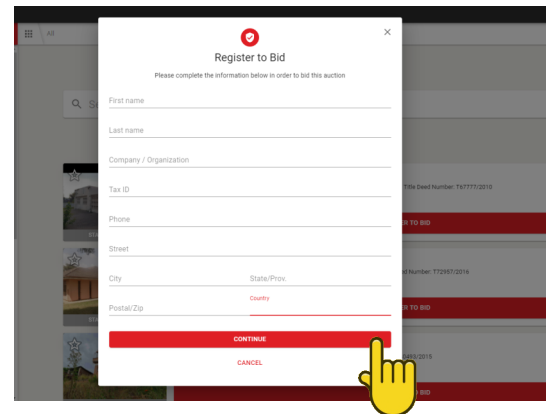

HOW TO REGISTER

Follow these simple steps to register and bid on our online auction:

1 Go to www.tirhani.co.za

2 Click on "your auction of interest"

3 Register for the auction

4 Register, Complete & Submit