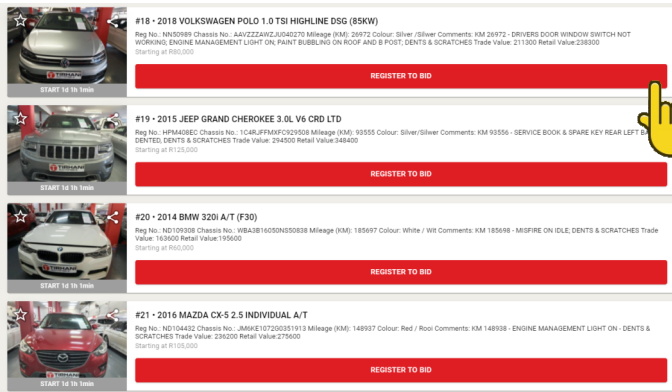

HOW TO REGISTER

Follow these simple steps to register and bid on our online auction:

1 Go to www.tirhani.co.za

2 Click on "your auction of interest"

3 Register for the auction

4 Register, Complete & Submit