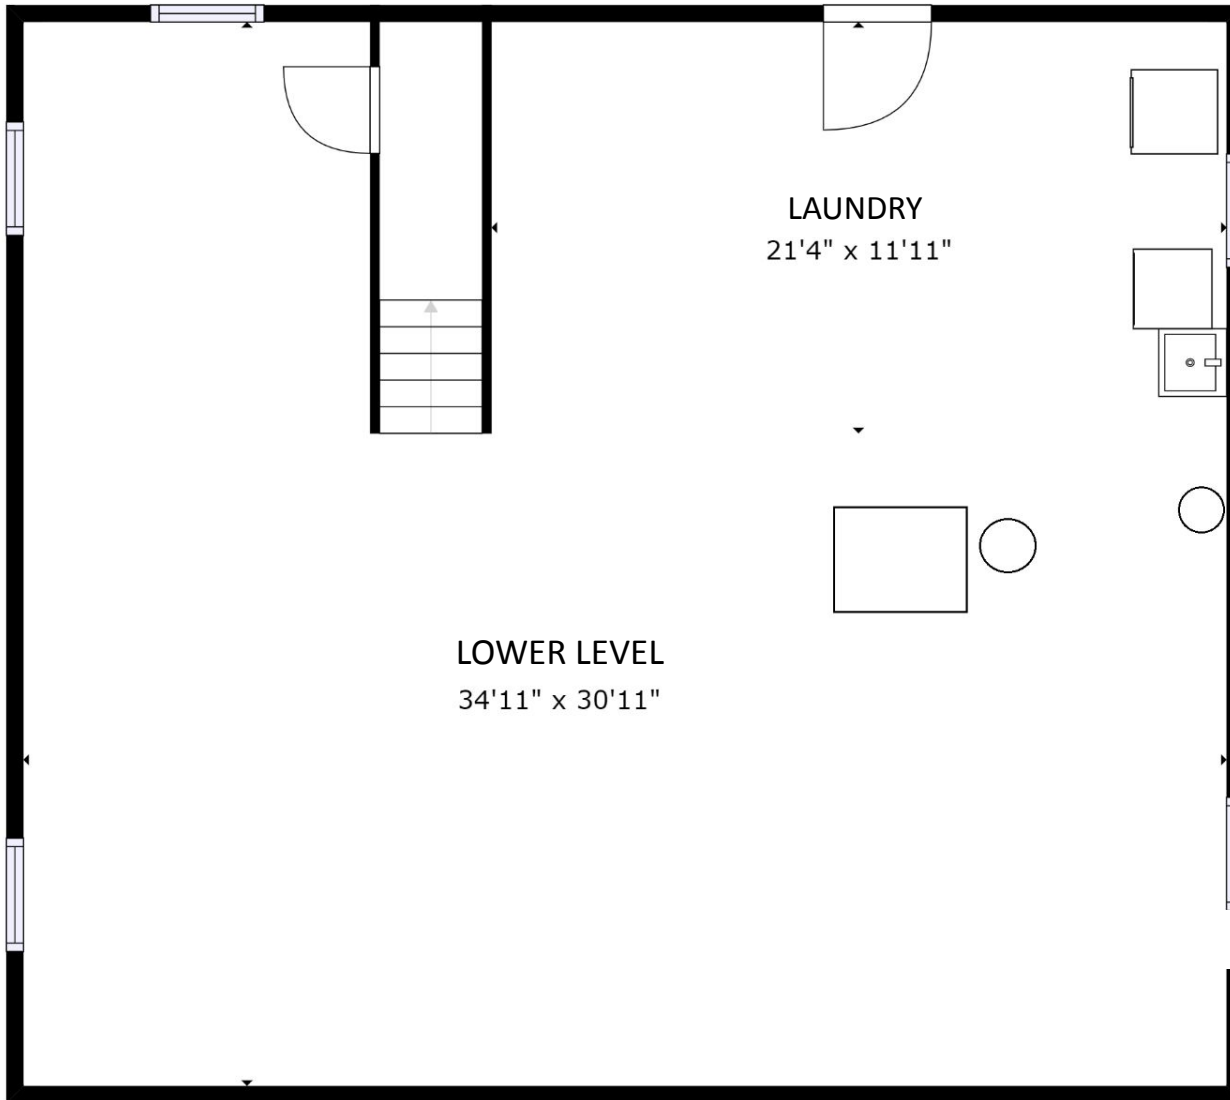

BeloitAuction.com
David Allen - (608) 333-4586

2211 E Huebbe Parkway
Beloit, WI 53511
Floor 2 – Main Level

GROSS INTERNAL AREA
FLOOR 1: 1080 sq ft, FLOOR 2: 1132 sq. ft
TOTAL: 2212 sq ft
SIZES AND DIMENSIONS ARE APPROXIMATE, ACTUAL MAY VARY.

BeloitAuction.com
David Allen - (608) 333-4586

2211 E Huebbe Parkway
Beloit, WI 53511
Floor 1 – Lower Level

GROSS INTERNAL AREA
FLOOR 1: 1080 sq ft, FLOOR 2: 1132 sq. ft
TOTAL: 2212 sq ft
SIZES AND DIMENSIONS ARE APPROXIMATE, ACTUAL MAY VARY.