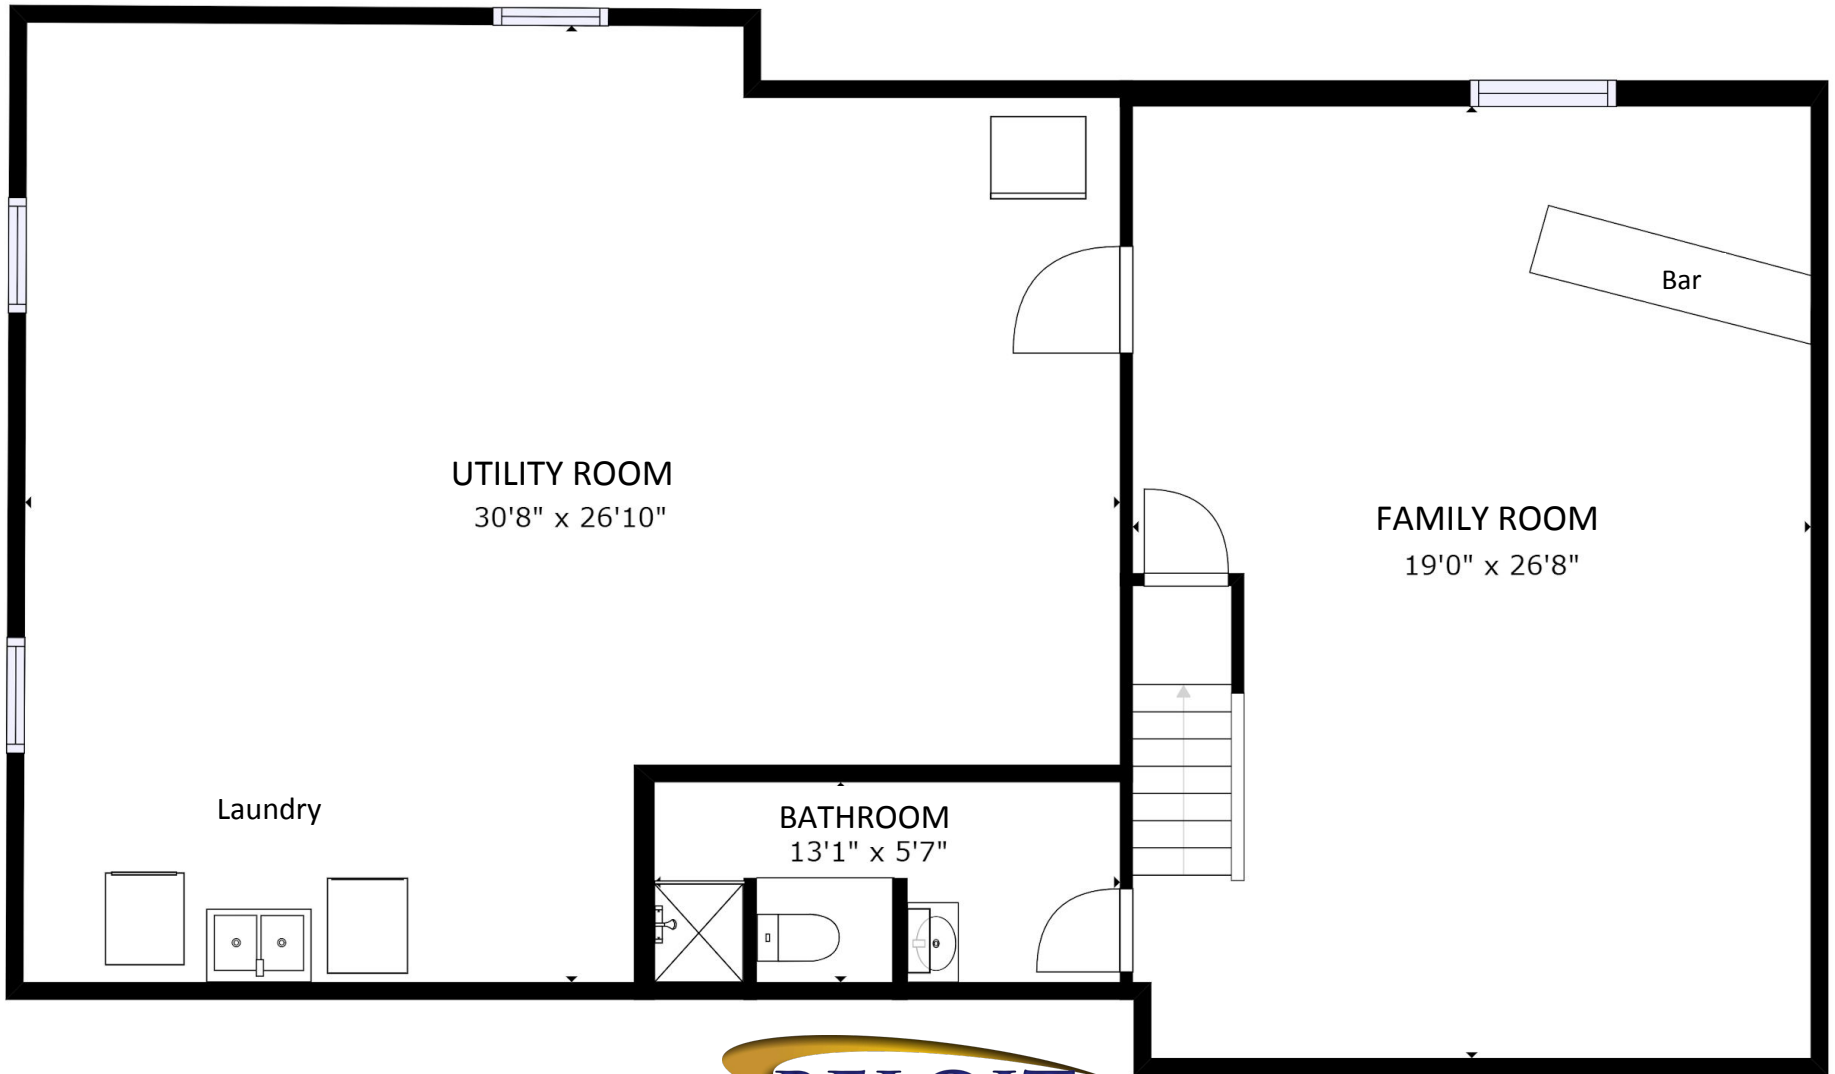

www.BeloitAuction.com
David Allen - (608) 333-4586
814 E Morning Glory Ln
Beloit WI 53511
Level 2 – Main Level

GROSS INTERNAL AREA
FLOOR 1: 1316 sq ft, FLOOR 2: 1579 sq ft
TOTAL: 2896 sq ft
SIZES AND DIMENSIONS ARE APPROXIMATE, ACTUAL MAY VARY.

www.BeloitAuction.com
 David Allen - (608) 333-4586
 814 E Morning Glory Ln
 Beloit WI 53511
 Level 1 – Lower Level

GROSS INTERNAL AREA
FLOOR 1: 1316 sq ft, **FLOOR 2:** 1579 sq ft
TOTAL: 2896 sq ft
 SIZES AND DIMENSIONS ARE APPROXIMATE, ACTUAL MAY VARY.